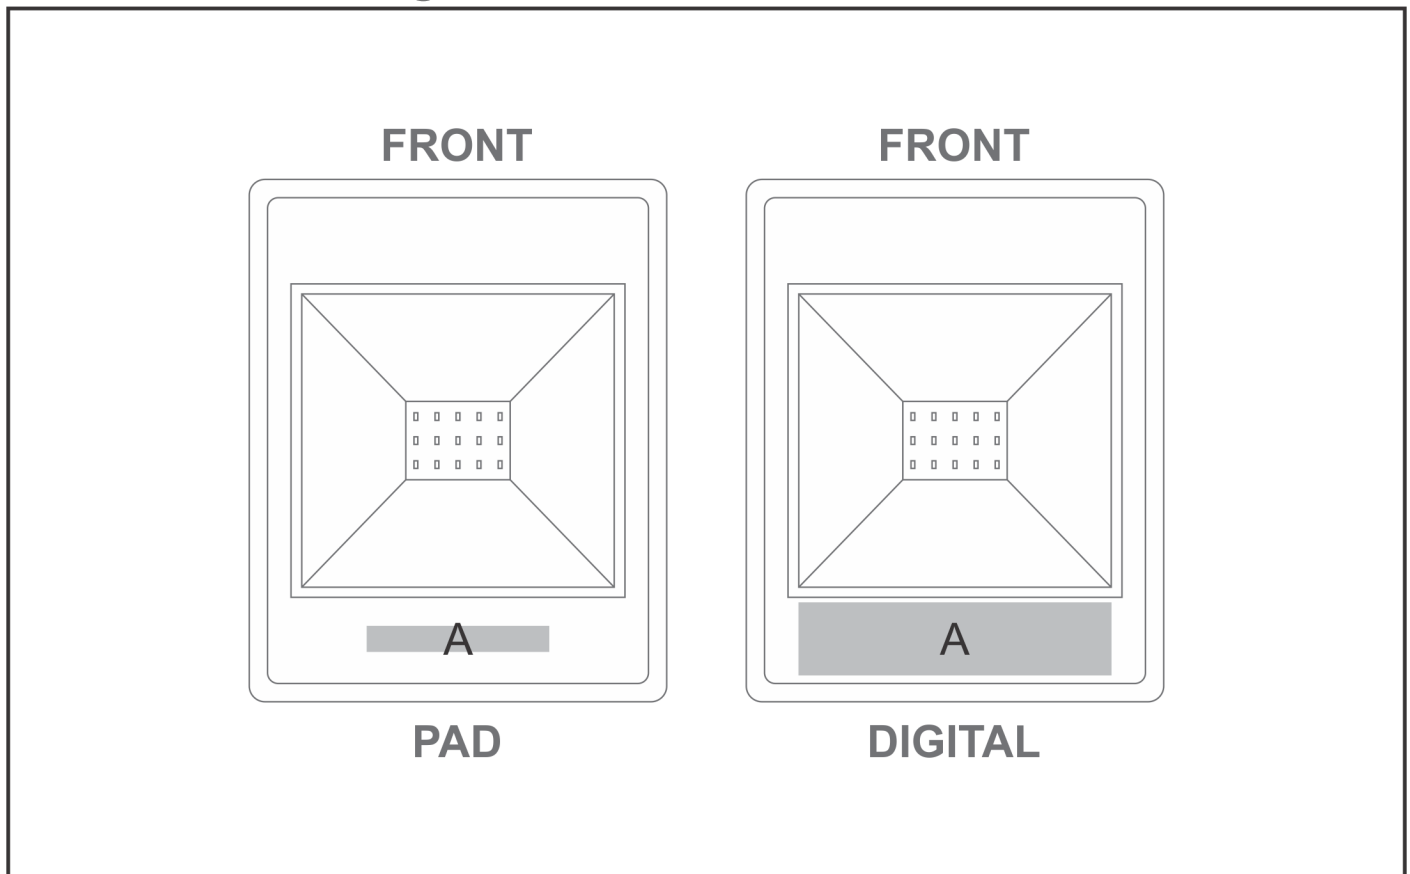

AH-AM-66-B

Brite Switch Light

Need to know:

- Includes 1-Colour, 1-Position Pad Print (setup fees apply)

Branding Options:

Position A

1. Pad Printing (PA)

4 Colours

Size: 35mm wide x 5mm high

2. Digital Dome Sticker (DB)

Full Colour

Size: 60mm wide x 14mm high