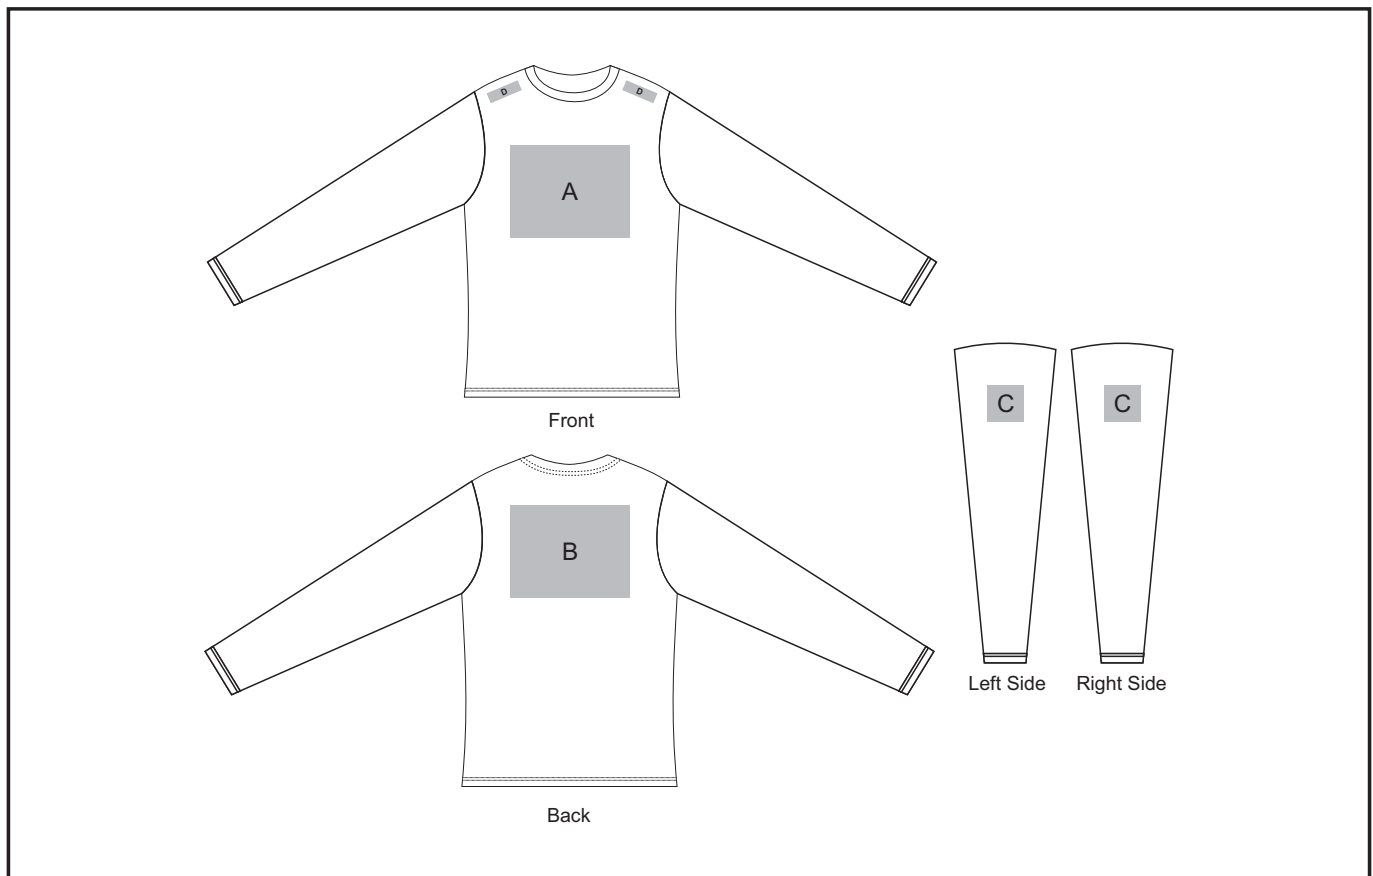

ALT-ASLL

Ladies Long Sleeve All Start T-Shirt

Need to know:

- Includes 1-Colour, 1-Position Screen Print (setup fee applies)
- Cannot guarantee a 100% straight branding on any clothing item with check or stripe detail
- **DTC/EMB** inclusive Parameters: Left/Right Chest or Back = 100mm x 100mm
- Please note Pos D will be branded +/- 20mm from the top seam

Branding Options:

Position A

1. Embroidery (EMB) - 9 colours
Size: 200mm wide x 200mm high
2. Screen Print (SA) - 6 colours
Size: 260mm wide x 200mm high
3. Digital Transfer Clothing (DTC) - Full colour
Size: 290mm wide x 200mm high

Position B

1. Embroidery (EMB) - 9 colours
Size: 80mm wide x 80mm high
2. Digital Transfer Clothing (DTC) - Full colour
Size: 80mm wide x 80mm high
3. Screen Print (SA) - 6 Colours
Size: 60mm wide x 60mm high

Position D

1. Digital Transfer Clothing (DTC) - Full Colour
Size: 70mm wide x 20mm high