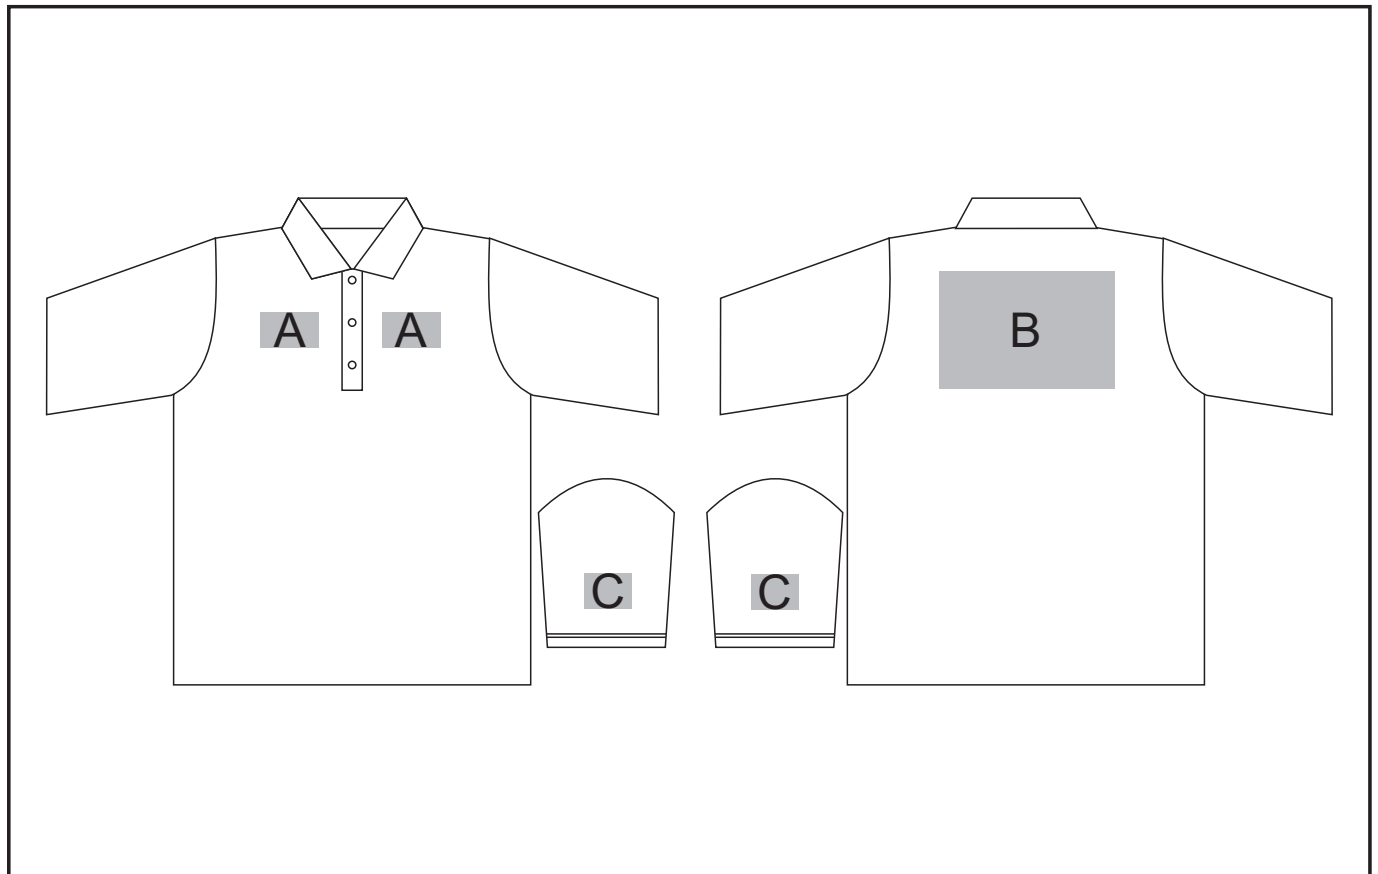

ALT-BAY

Bayside Golfer

Need to know:

- Includes 1-Position Digital Transfer (setup fee applies)
- **DTC/EMB inclusive Parameters: Left/Right Chest or Back = 100mm x 100mm**

Branding Options:

Position A

1. Embroidery (EMB) - 9 colours
Size: 100mm diameter
2. Screen Print (SA) - 6 colours
Size: 100mm wide x 60mm high
3. Digital Transfer Clothing (DTC) - Full colour
Size: 100mm wide x 100mm high

Position B

1. Embroidery (EMB) - 9 colours
Size: 200mm wide x 200mm high
2. Screen Print (SA) - 6 colours
Size: 260mm wide x 200mm high
3. Digital Transfer Clothing (DTC) - Full colour
Size: 210mm wide x 148mm high

Position C

1. Embroidery (EMB) - 9 colours
Size: 80mm diameter
2. Screen Print (SA) - 6 colours
Size: 60mm wide x 60mm high
3. Digital Transfer Clothing (DTC) - Full colour
Size: 80mm wide x 80mm high