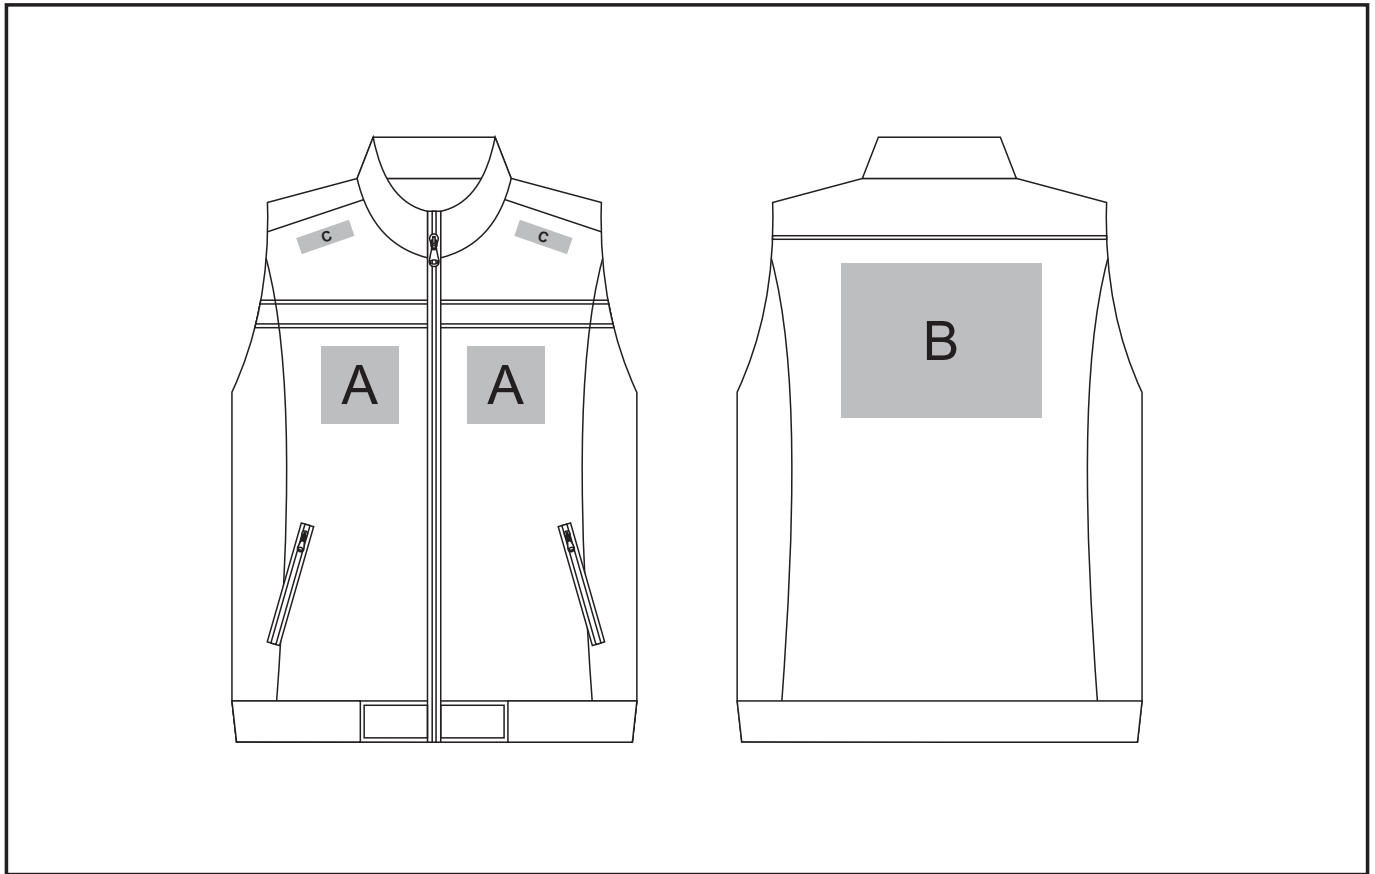

### Need to know:

- Includes 1-Position Digital Transfer (setup fee applies)
- Please note Pos C will be branded +/- 20mm from the top seam
- Please note position will differ between gender
- **DTC/EMB** inclusive Parameters: Left/Right Chest or Back = 100mm x 100mm
- **NB:** Inclusive Branding is **NOT** applicable to Items marked as Reduced to Clear.

#### **Position A**

1. Embroidery (EMB) - 9 colours  
Size: 100mm wide x 100mm high
2. Digital Transfer (DTC) - Full colour  
Size: 100mm wide x 100mm high

#### **Position B**

1. Embroidery (EMB) - 9 colours  
Size: 200mm wide x 200mm high
1. Digital Transfer (DTC) - Full colour  
Size: 210mm wide x 148mm high

#### **Position C**

1. Digital Transfer (DTC) - Full Colour

Size: 70mm wide x 20mm high