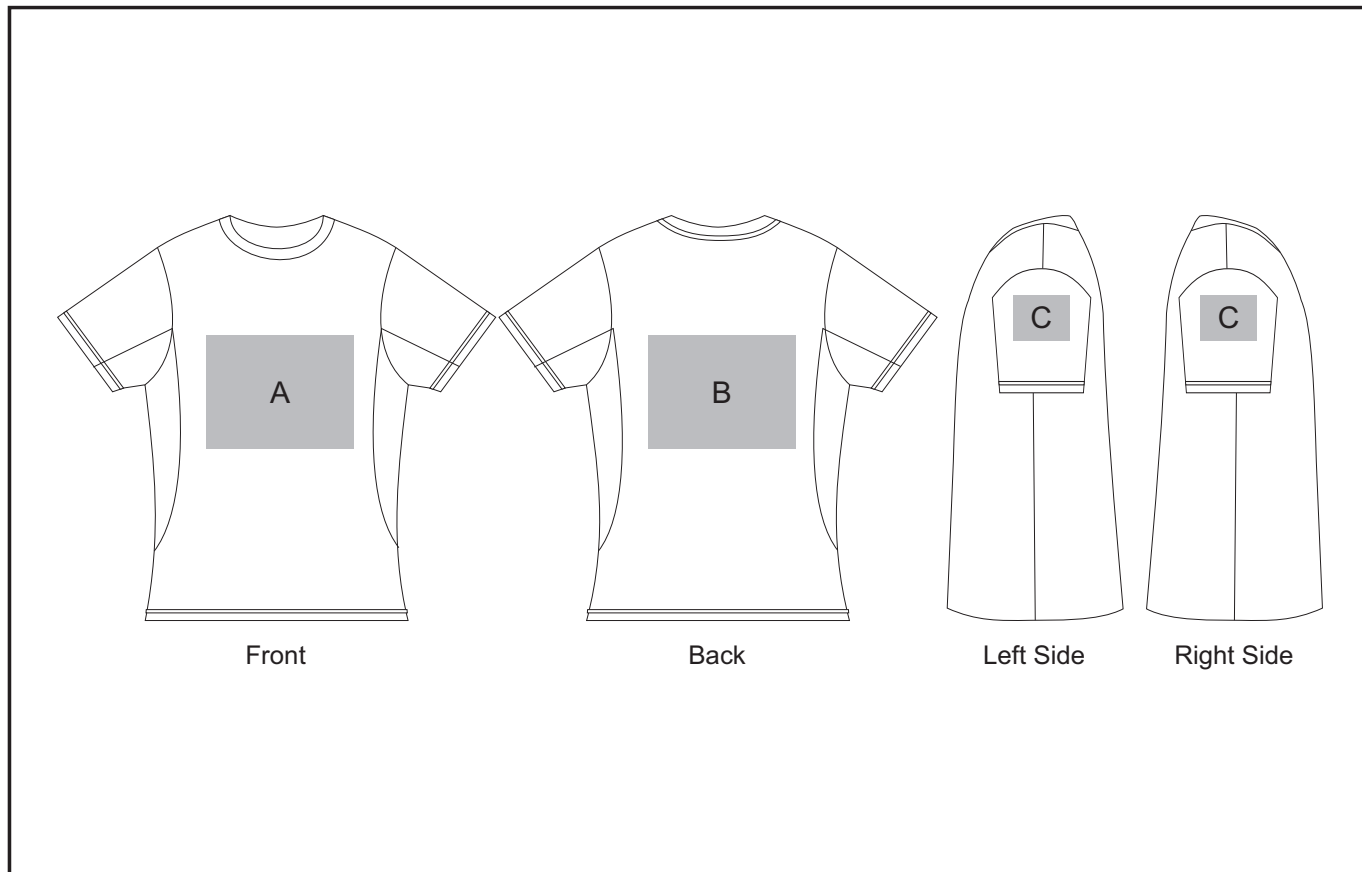

ALT-CPTL

Ladies Championship T-Shirt

Need to know:

- Includes 1-Position Digital Transfer (setup fee applies)
- **DTC/EMB inclusive Parameters: Left/Right Chest or Back = 100mm x 100mm**
- **Branding size will vary according to the kids garment size**

Branding Options:

Position A

1. Embroidery (EMB) - 9 colours
Size: 200mm wide x 200mm high
2. Screen Print (SA) - 6 colours
Size: 260mm wide x 200mm high
3. Digital Transfer Clothing (DTC) - Full colour
Size: 290mm wide x 200mm high

Position B

1. Embroidery (EMB) - 9 colours
Size: 80mm diameter
2. Screen Print (SA) - 6 colours
Size: 60mm wide x 60mm high
3. Digital Transfer Clothing (DTC) - Full colour
Size: 80mm wide x 80mm high

Position C

1. Embroidery (EMB) - 9 colours
Size: 200mm wide x 200mm high
2. Screen Print (SA) - 6 colours
Size: 260mm wide x 200mm high
3. Digital Transfer Clothing (DTC) - Full colour
Size: 290mm wide x 200mm high