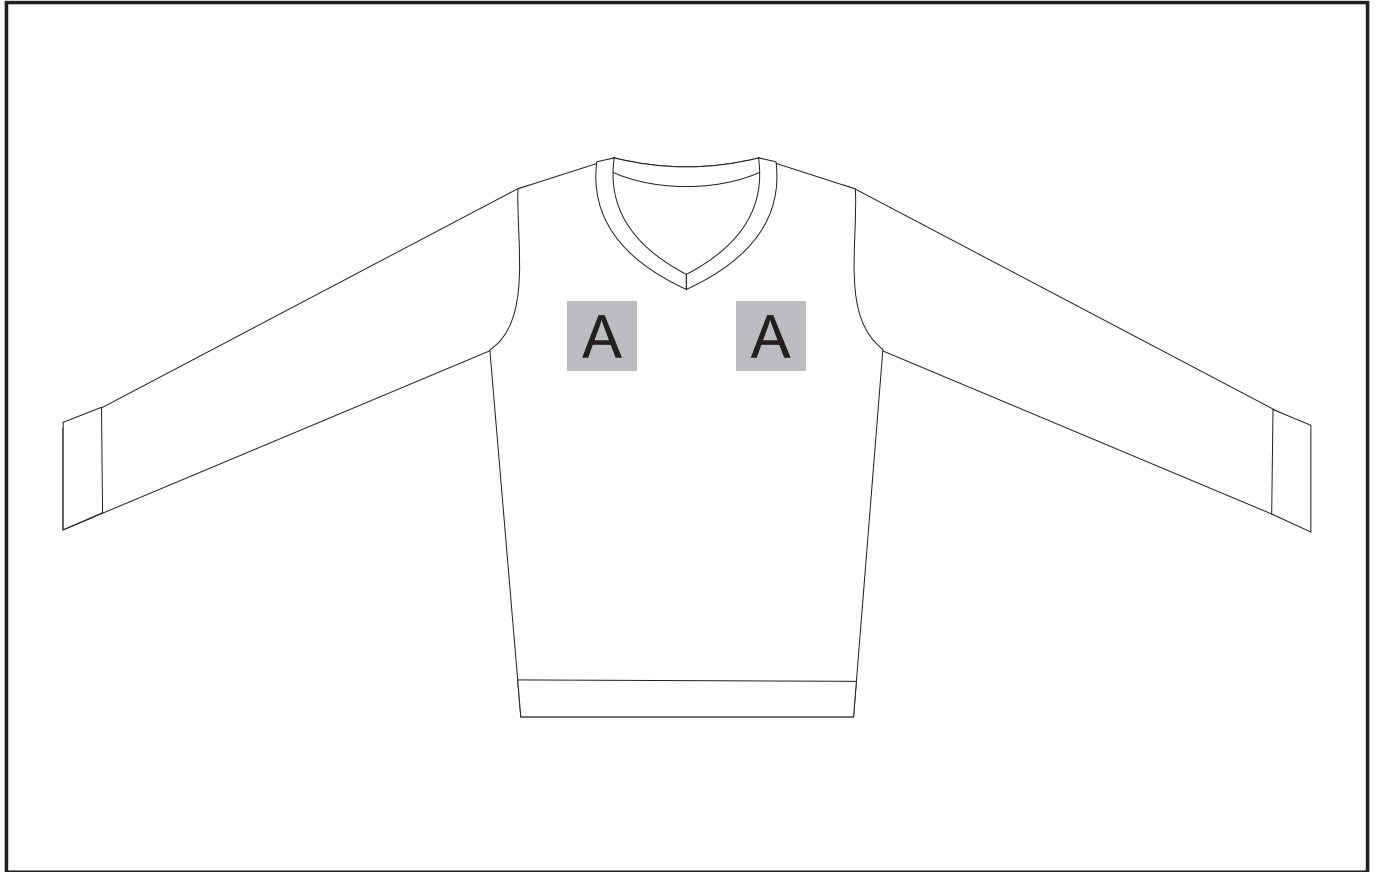

ALT-PRUL

Mens Long Sleeve Peru V-Neck Jersey

Need to know:

- Includes 1-Position Embroidery (setup fee applies)
- **DTC/EMB inclusive Parameters: Left/Right Chest or Back = 100mm x 100mm**

Branding Options:

Position A

1. Embroidery (EMB) - 9 Colour
Size: 80mm wide x 80mm high