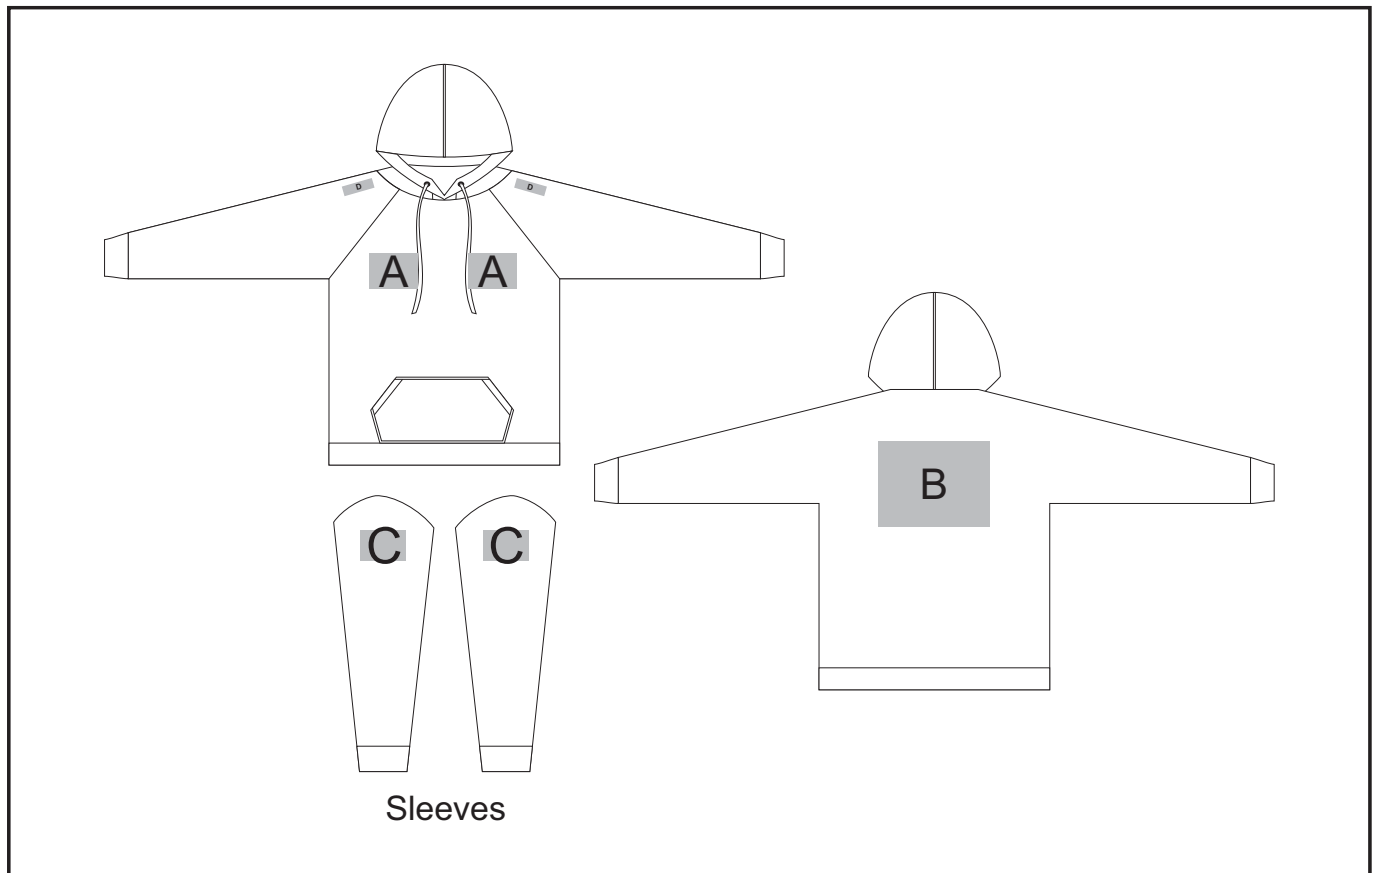

ALT-PSSM

Mens Physical Hoodie

Need to know:

- Includes 1-Position Digital Transfer (setup fee applies)
- **DTC/EMB inclusive Parameters: Left/Right Chest or Back = 100mm x 100mm**
- **Please note Pos D will be branded +/- 20mm from the top seam**

Branding Options:

Position A

1. Embroidery (EMB) - 9 colours
  Size: 100mm diameter
2. Screen Print (SB) - 1 colours
  Size: 100mm wide x 80mm high
3. Digital Transfer Clothing (DTC) - Full colour
  Size: 100mm wide x 100mm high

Position B

1. Embroidery (EMB) - 9 colours
  Size: 200mm wide x 200mm high
2. Screen Print (SB) - 1 colours
  Size: 260mm wide x 200mm high
3. Digital Transfer Clothing (DTC) - Full colour
  Size: 290mm wide x 200mm high

Position C

1. Embroidery (EMB) - 9 colours
  Size: 80mm diameter
2. Screen Print (SB) - 1 colours
  Size: 60mm wide x 60mm high
3. Digital Transfer Clothing (DTC) - Full colour
  Size: 80mm wide x 80mm high

Position D

1. Digital Transfer Clothing (DTC) - Full Colour
  Size: 70mm wide x 20mm high