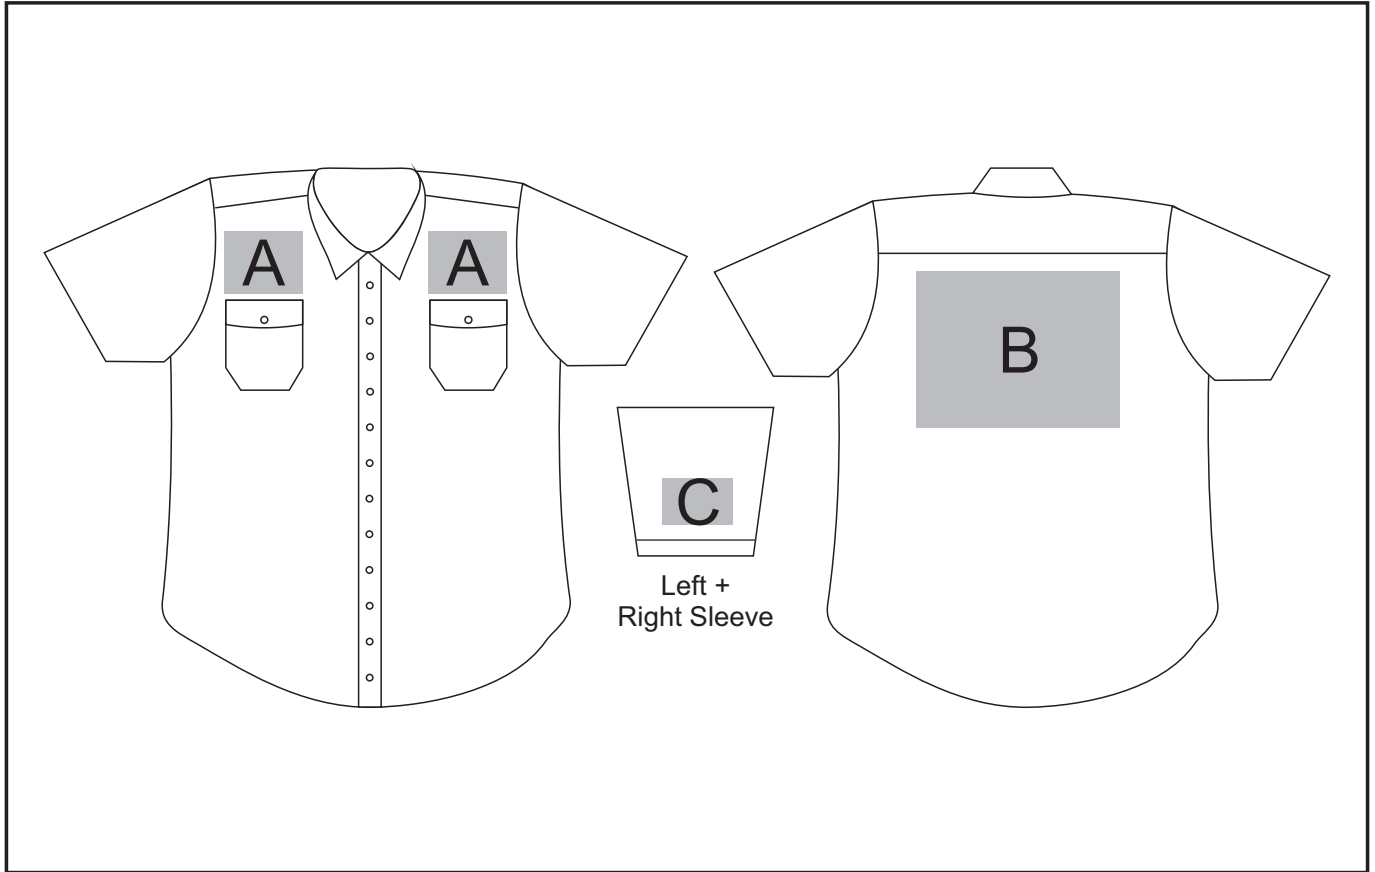

### Need to know:

- Includes 1-Position Embroidery **OR** 1-Position Digital Transfer (setup fee applies)
- **EMB/DTC inclusive parameters: Left/Right Chest OR Back = 100mm x 100mm**
- **Cannot guarantee a 100% straight branding on any clothing item with check or stripe detail**

#### **Position A**

1. Embroidery (EMB) - 9 colours  
Size: 100mm diameter
2. Digital Transfer Clothing (DTC) - Full colour  
Size: 100mm wide x 100mm high

#### **Position B**

1. Embroidery (EMB) - 9 colours  
Size: 200mm wide x 200mm high
2. Digital Transfer Clothing (DTC) - Full colour  
Size: 210mm wide x 148mm high

#### **Position C**

1. Embroidery (EMB) - 9 colours  
Size: 80mm diameter
2. Digital Transfer Clothing (DTC) - Full colour  
Size: 80mm wide x 80mm high