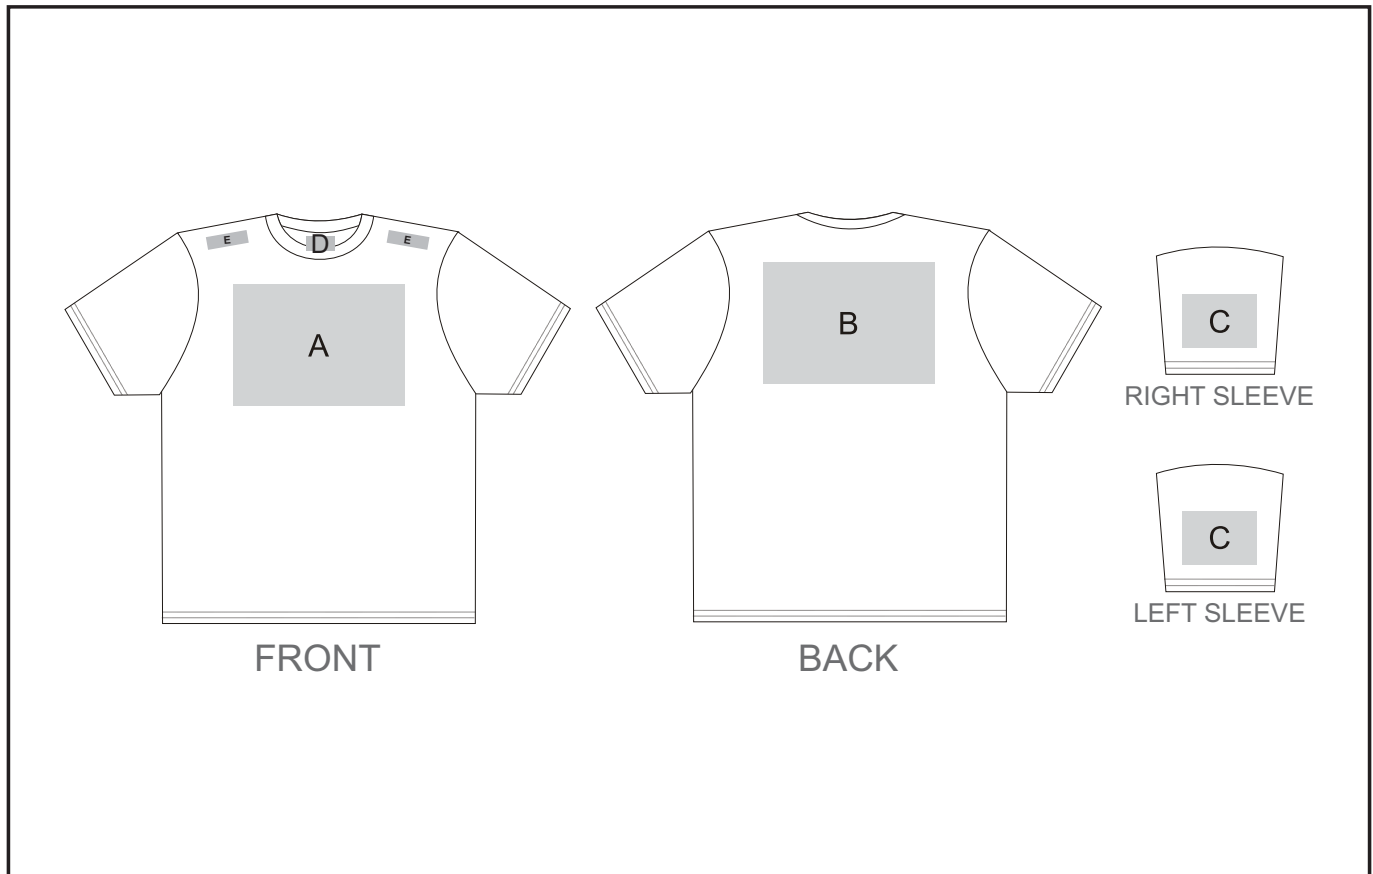

BAS-3432

Unisex Super Club 180 T-Shirt

Need to know:

- Includes 1-Colour, 1-Position Screen Print (setup fee applies)
- Please note Pos E will be branded +/- 20mm from the top seam

Branding Options:

Position A

1. Embroidery (EMB) - 9 colours
Size: 200mm wide x 200mm high
2. Screen Print (SA) - 6 colours
Size: 290mm wide x 200mm high
3. Digital Transfer Clothing (DTC) - Full colour
Size: 290mm wide x 200mm high

Position B

1. Embroidery (EMB) - 9 colours
Size: 200mm wide x 200mm high
2. Screen Print (SA) - 6 colours
Size: 290mm wide x 200mm high
3. Digital Transfer Clothing (DTC) - Full colour
Size: 290mm wide x 200mm high

1. Screen Print (SA) - 1 colours
Size: 50mm wide x 25mm high

Position E

1. Digital Transfer Clothing (DTC) - Full Colour
Size: 70mm wide x 20mm high