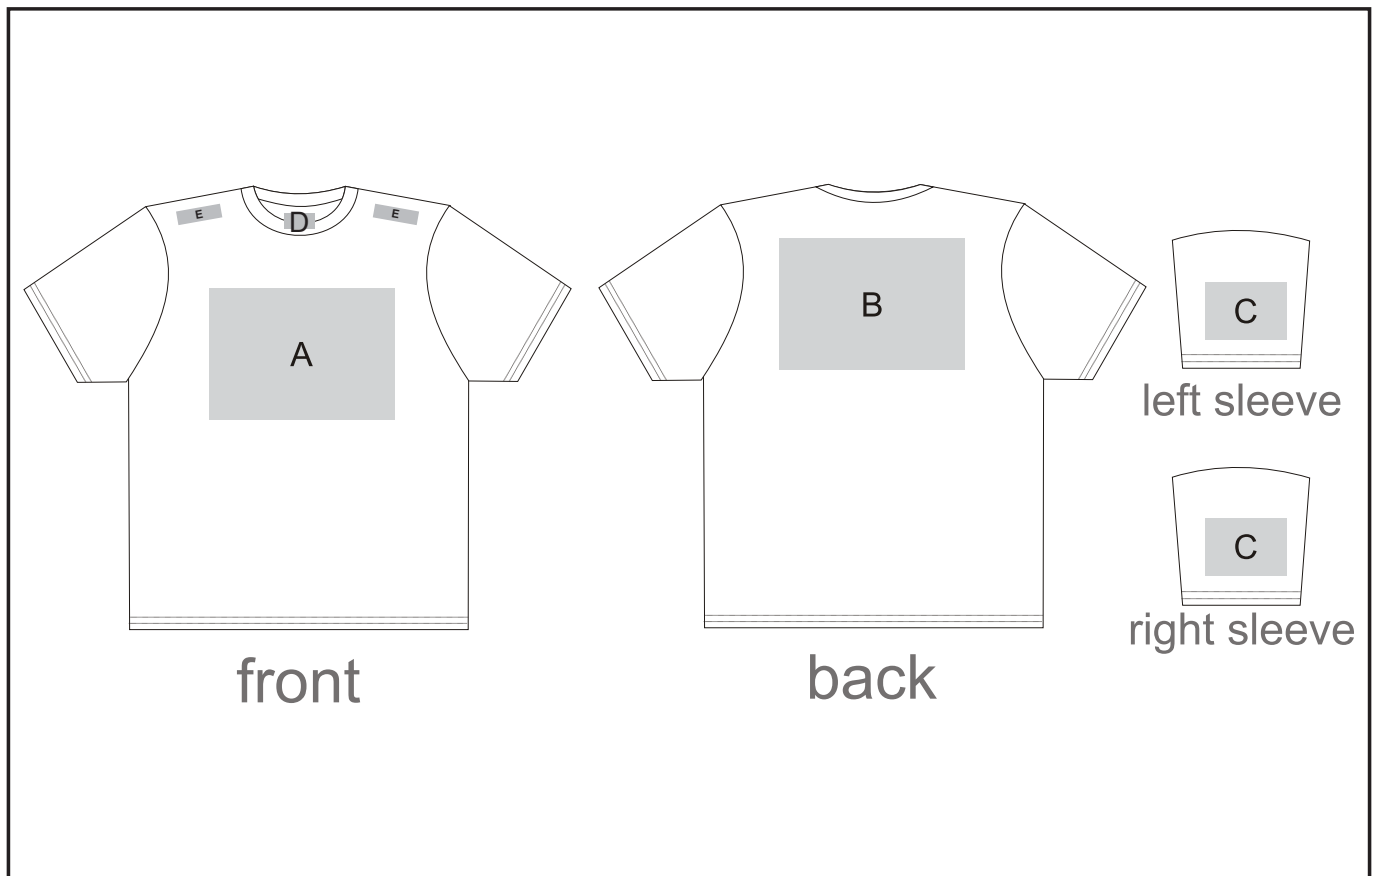

BAS-4770

Unisex Super Club 165 T-Shirt

Need to know:

- Includes 1-Colour, 1-Position Screen Print (setup fee applies)
- Please note Pos E will be branded +/- 20mm from the top seam

Branding Options:

Position A

1. Embroidery (EMB) - 9 colours
  Size: 200mm wide x 200mm high
2. Screen Print (SA) - 6 colours
  Size: 290mm wide x 200mm high
3. Digital Transfer Clothing (DTC) - Full colour
  Size: 290mm wide x 200mm high

Position B

1. Embroidery (EMB) - 9 colours
  Size: 200mm wide x 200mm high
2. Screen Print (SA) - 6 colours
  Size: 290mm wide x 200mm high
3. Digital Transfer Clothing (DTC) - Full colour
  Size: 290mm wide x 200mm high

Position C

1. Embroidery (EMB) - 9 colours
  Size: 80mm diameter
2. Screen Print (SA) - 6 colours
  Size: 90mm wide x 60mm high
3. Digital Transfer Clothing (DTC) - Full colour
  Size: 80mm wide x 80mm high

Position D

1. Screen Print (SA) - 1 colours
  Size: 50mm wide x 25mm high

Position E

1. Digital Transfer Clothing (DTC) - Full Colour
  Size: 70mm wide x 20mm high