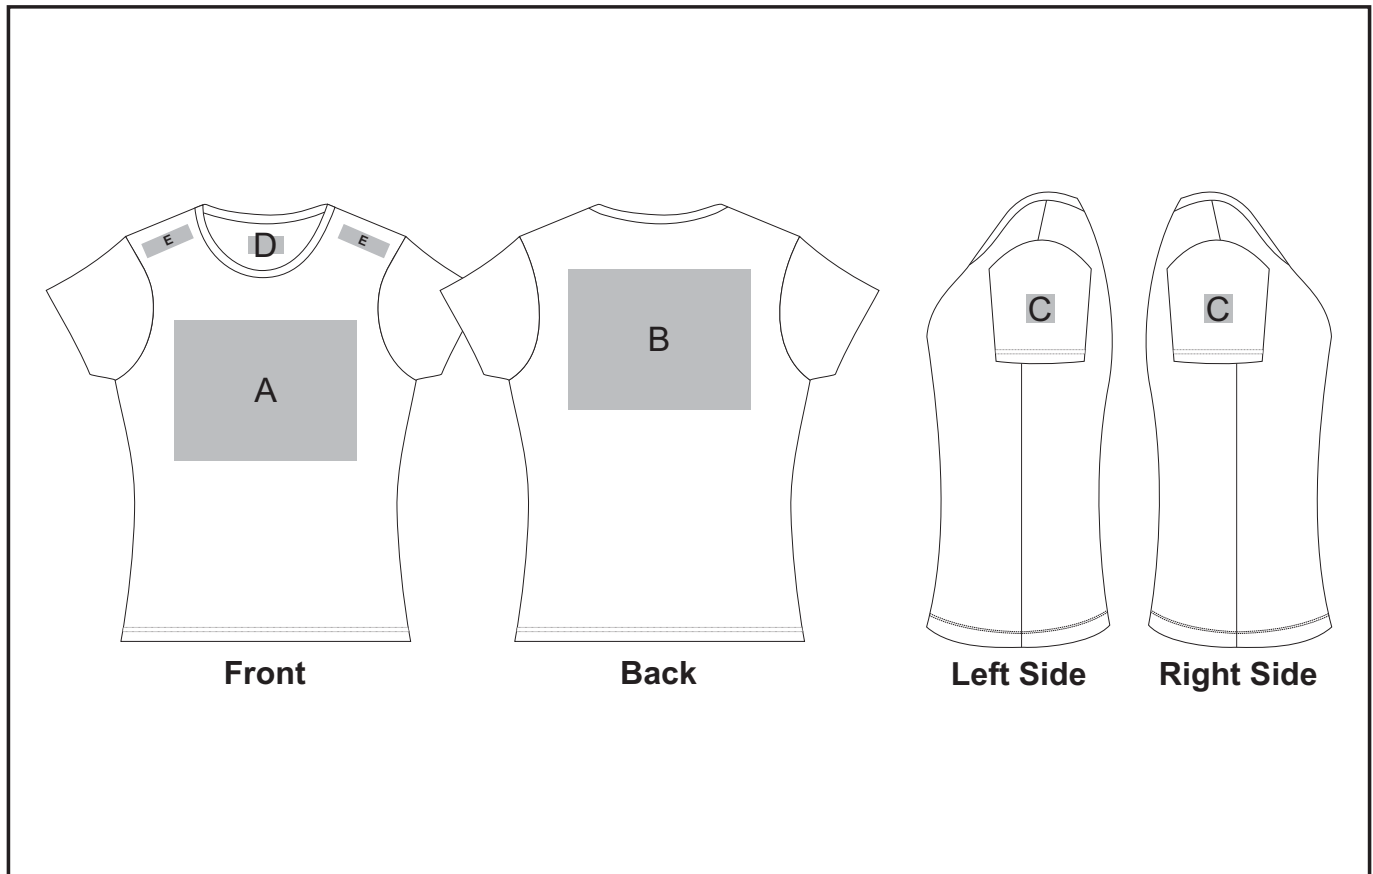

BAS-9015

Ladies California T-Shirt

Need to know:

- Includes 1-Colour, 1-Position Screen Print (setup fee applies)
- Please note Pos E will be branded +/- 20mm from the top seam

Branding Options:

Position A

1. Embroidery (EMB) - 9 colours
  Size: 200mm wide x 200mm high
2. Screen Print (SA) - 6 colours
  Size: 260mm wide x 200mm high
3. Digital Transfer Clothing (DTC) - Full colour
  Size: 260mm wide x 200mm high

Position B

1. Embroidery (EMB) - 9 colours
  Size: 200mm wide x 200mm high
2. Screen Print (SA) - 6 colours
  Size: 260mm wide x 200mm high
3. Digital Transfer Clothing (DTC) - Full colour
  Size: 260mm wide x 200mm high

Position C

1. Embroidery (EMB) - 9 colours
  Size: 40mm diameter
2. Screen Print (SA) - 6 colours
  Size: 40mm wide x 40mm high
3. Digital Transfer Clothing (DTC) - Full colour
  Size: 40mm wide x 40mm high

Position D

1. Screen Print (SA) - 6 colours
  Size: 50mm wide x 25mm high

Position E

1. Digital Transfer Clothing (DTC) - Full Colour
  Size: 70mm wide x 20mm high