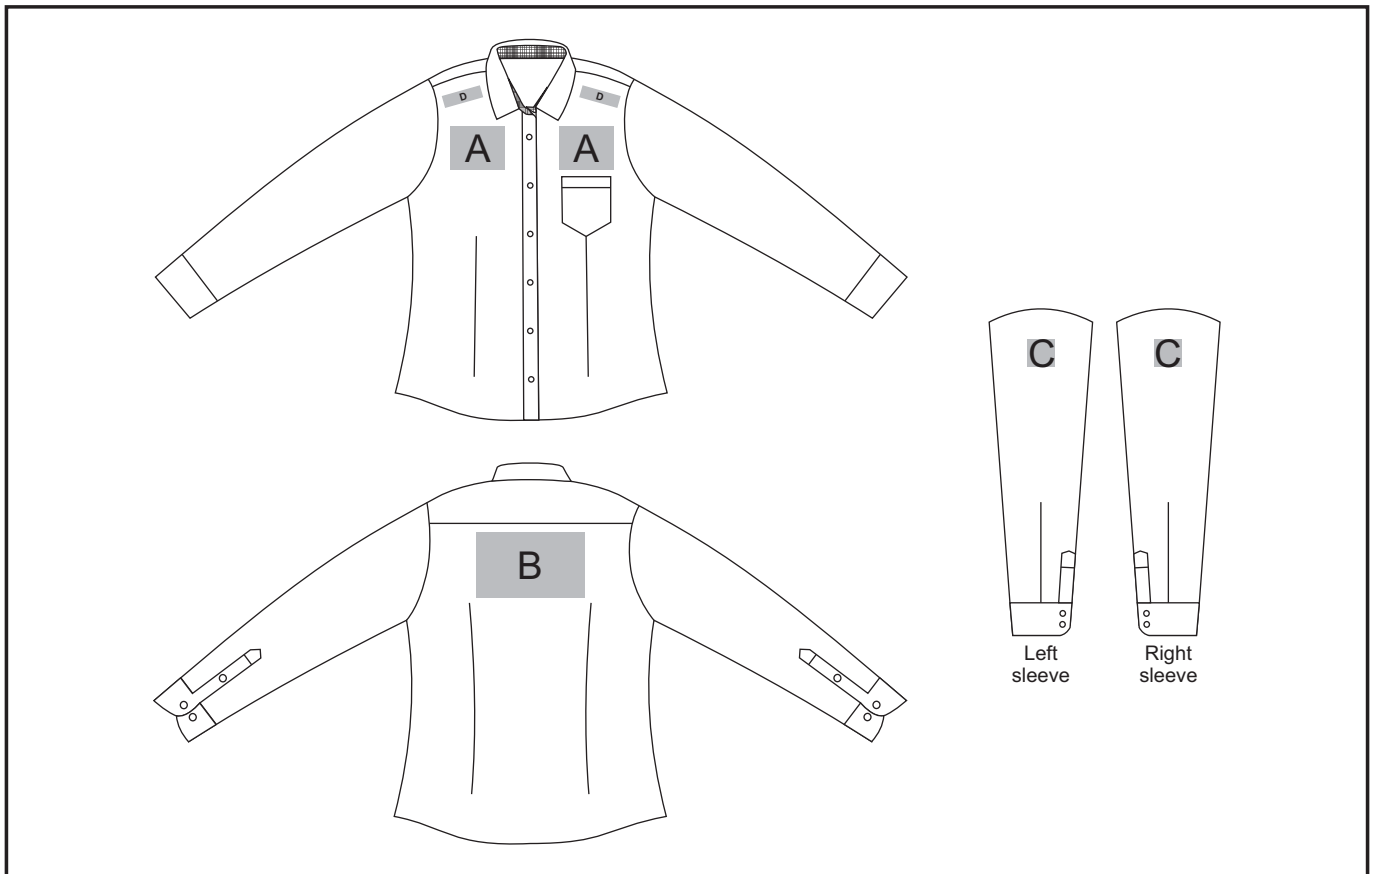

BAS-9503

Warrington Long Sleeve Shirt - Ladies

Need to know:

- Includes 1-Position Embroidery **OR** 1-Position Digital Transfer (setup fee applies)
- **EMB/DTC inclusive parameters: Left/Right Chest = 100mm x 100mm OR Back = 8000mm²**
- Please note Pos D will be branded +/- 20mm from the top seam

Branding Options:

Position A

1. Embroidery (EMB) - 9 colours
Size: 100mm diameter
2. Digital Transfer Clothing (DTC) - Full colour
Size: 100mm wide x 100mm high

Position B

1. Embroidery (EMB) - 9 colours
Size: 200mm wide x 120mm high
2. Digital Transfer Clothing (DTC) - Full colour
Size: 210mm wide x 120mm high

Position C

1. Embroidery (EMB) - 9 colours
Size: 50mm diameter
2. Digital Transfer Clothing (DTC) - Full colour
Size: 50mm wide x 50mm high

Position D

1. Digital Transfer Clothing (DTC) - Full Colour
Size: 70mm wide x 20mm high