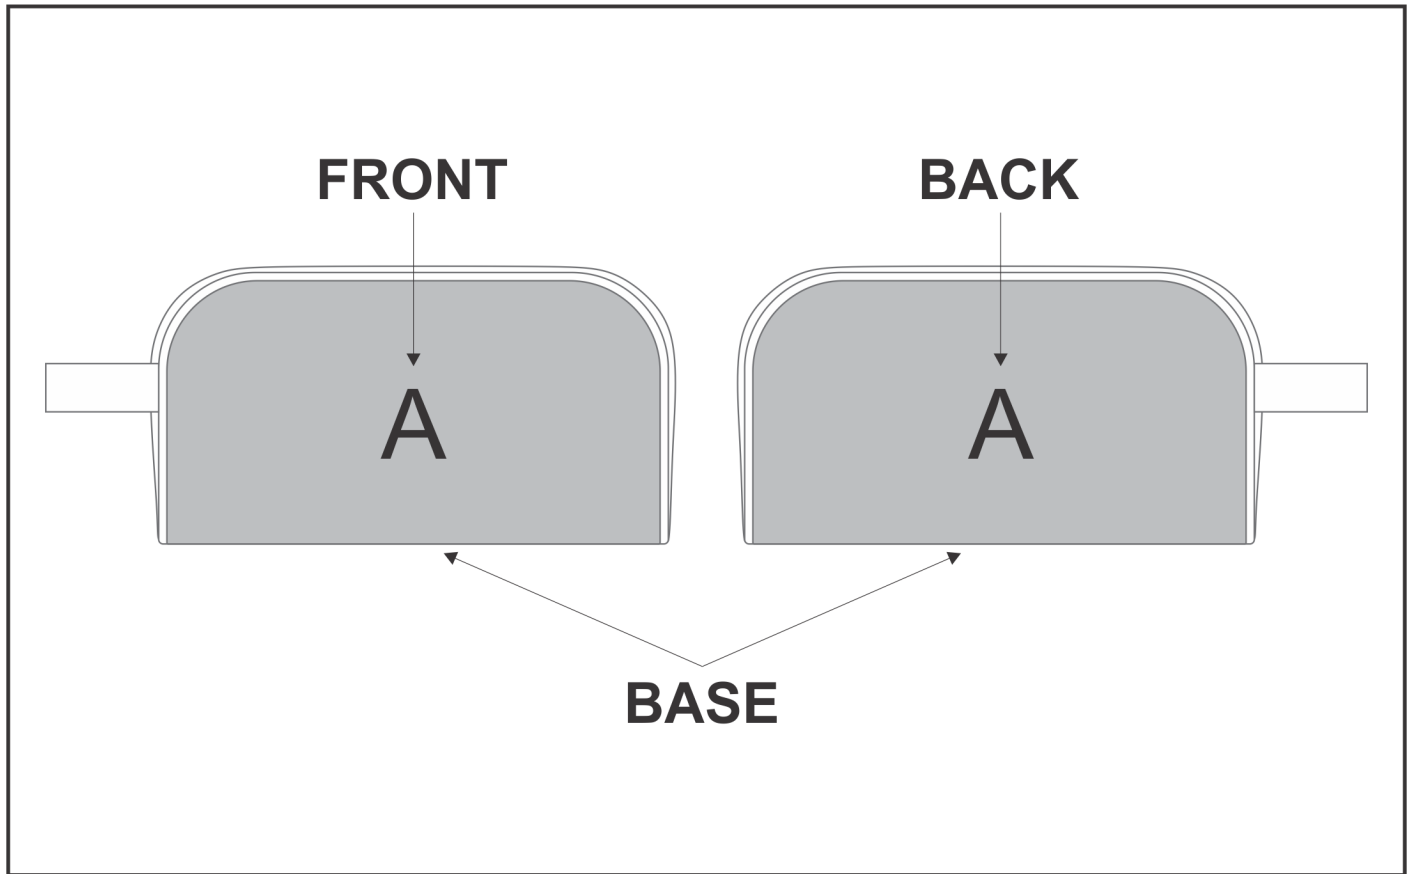

BC-HP-1-G

Hoppla Somerset Toiletry Bag

Need to know:

- Includes 1-Position Sublimation (setup fees apply)
- **Please Note: We cannot guarantee 100% logo Alignment on all Brandable Panels.**

Branding Options:

Position A

1. Custom Sublimation A (CPSUB-A)
Full Colour
Size: 248mm wide x 374mm high