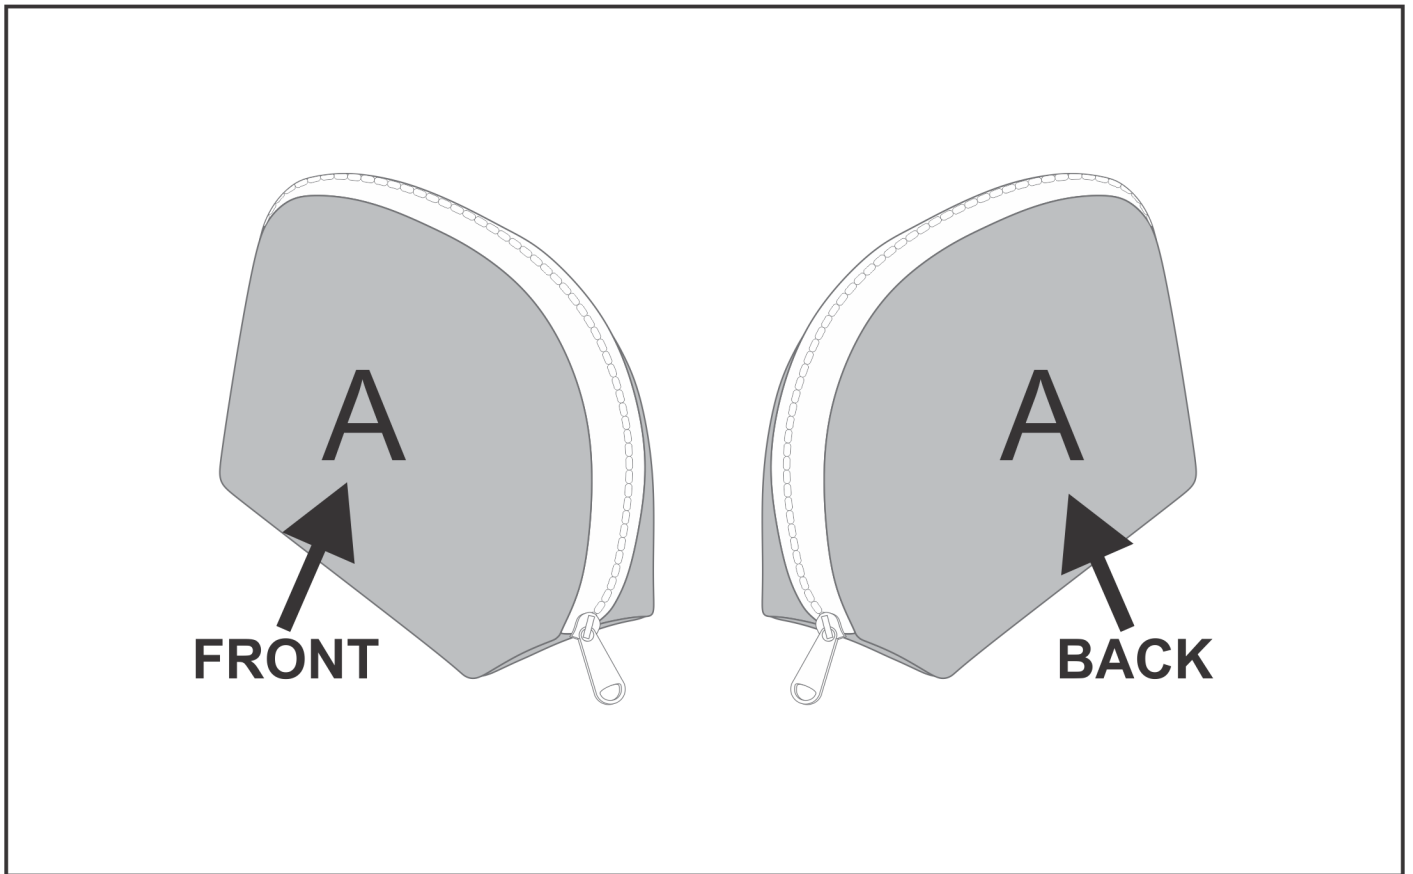

# BC-HP-10-G

## Hoppla Victoria Midi Cosmetic Bag

### Need to know:

- Includes 1-Position Sublimation (setup fees apply)
- **Please Note: We cannot guarantee 100% logo Alignment on all Brandable Panels.**

#### **Position A**

1. Custom Sublimation A (CPSUB-A)  
Full Colour  
Size: 273mm wide x 400mm high