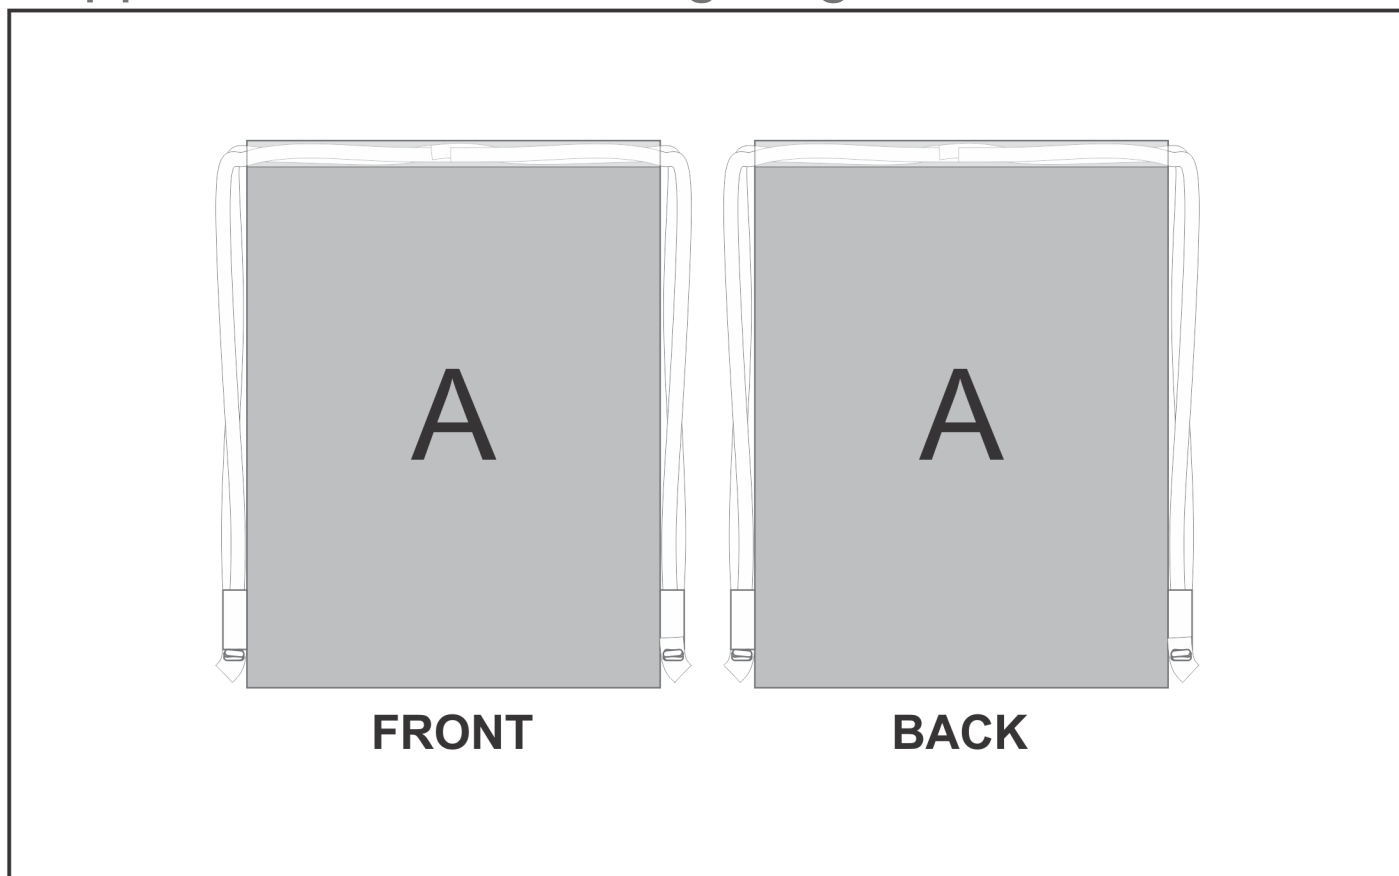

BC-HP-11-G

Hoppla Credo Drawstring Bag

Need to know:

- Includes 1-Position Sublimation (setup fees apply)
- **Please Note: We cannot guarantee 100% logo Alignment on all Brandable Panels.**

Branding Options:

Position A

1. Custom Sublimation A (CPSUB-A)
Full Colour
Size: 337mm wide x 879mm high