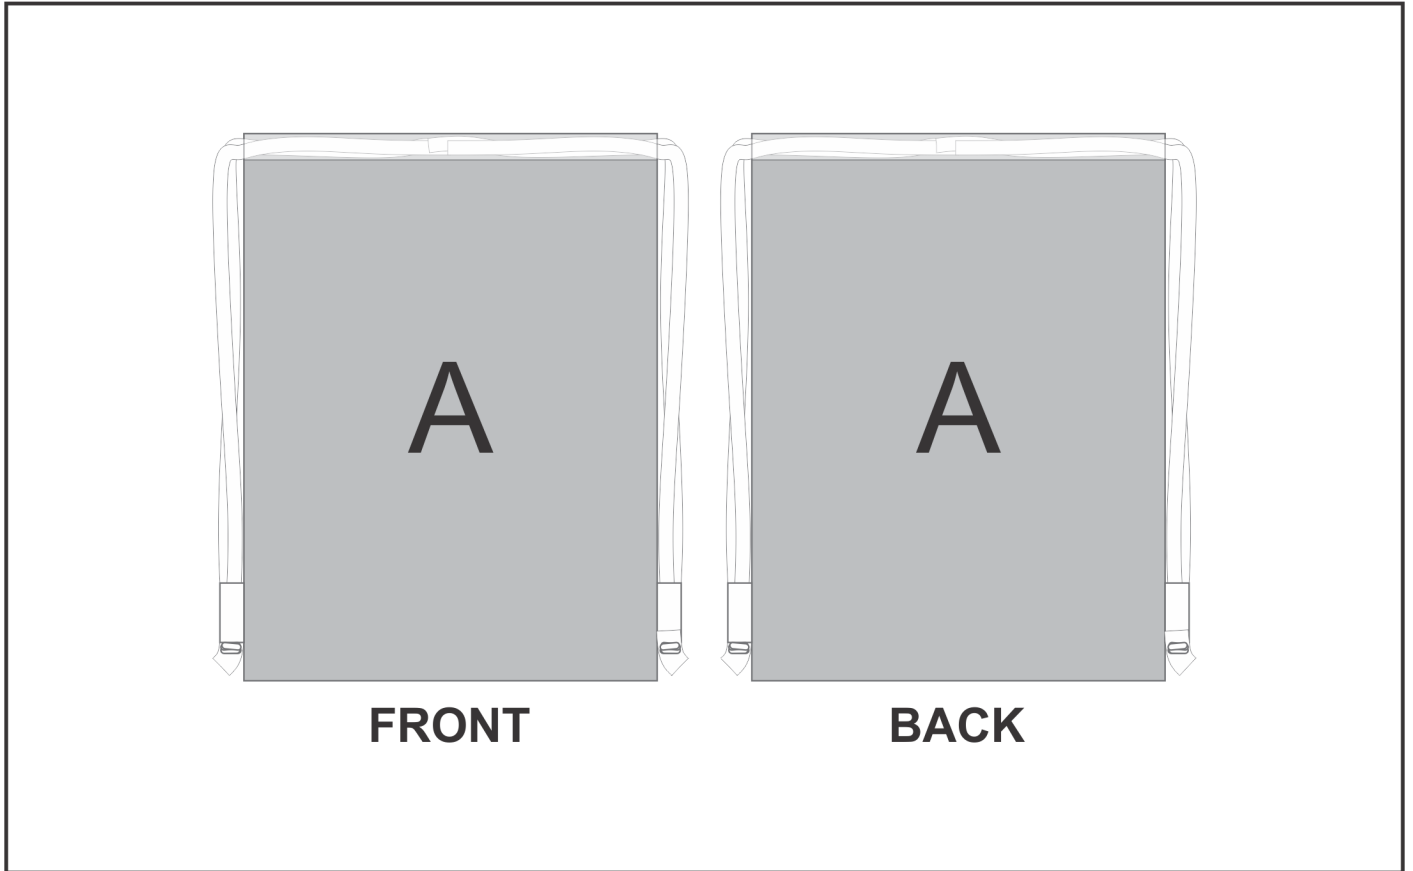

BC-HP-11-G

Hoppla Credo Drawstring Bag

Need to know:

- Includes 1-Position Sublimation (setup fees apply)
- **Please Note: We cannot guarantee 100% logo Alignment on all Brandable Panels.**

Branding Options:

Position A

1. Custom Sublimation A (CPSUB-A)
Full Colour
Size: 380mm wide x 890mm high