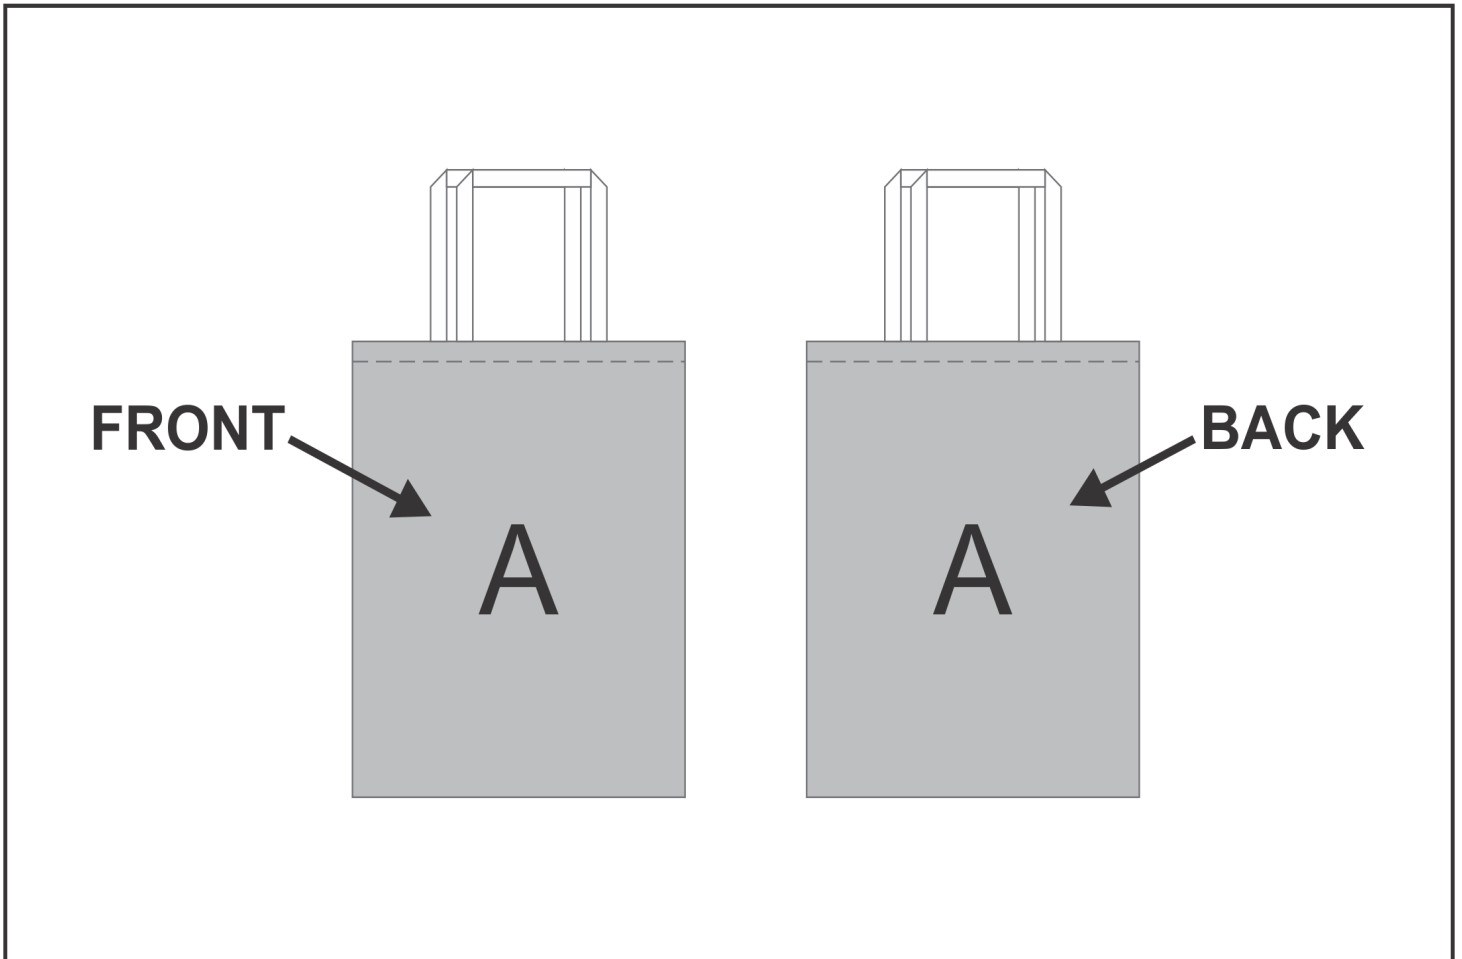

BC-HP-13-G

Hoppla Waterfront Shopper

Need to know:

Includes 1-Position Sublimation (setup fees apply)

- Please Note: We cannot guarantee 100% logo Alignment on all Brandable Panels.

Branding Options:

Position	Branding Method (Branding Code)	No. of Colours	Dimension
A	Custom Sublimation A (CPSUB-A)	Full Colour	390mm wide x 879mm high