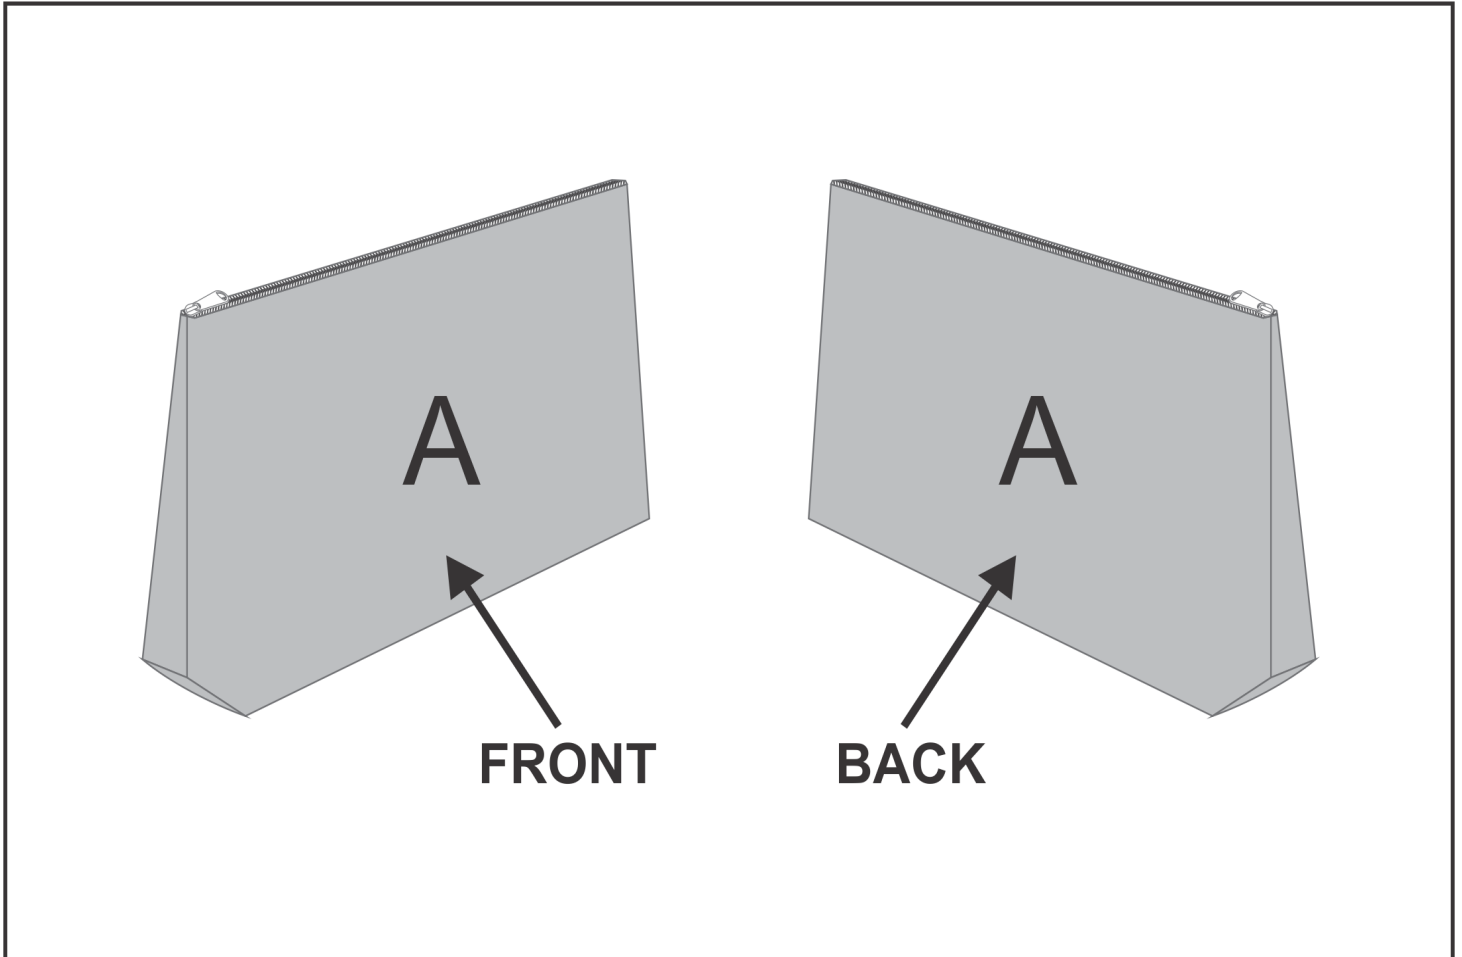

# BC-HP-18-G

Hoppla Kosi Midi Toiletry Bag

## Need to know:

Includes 1-Position Sublimation (setup fees apply)

- Please Note: We cannot guarantee 100% logo Alignment on all Brandable Panels.

## Branding Options:

Position	Branding Method (Branding Code)	No. of Colours	Dimension
A	Custom Sublimation A (CPSUB-A)	Full Colour	300mm wide x 410mm high