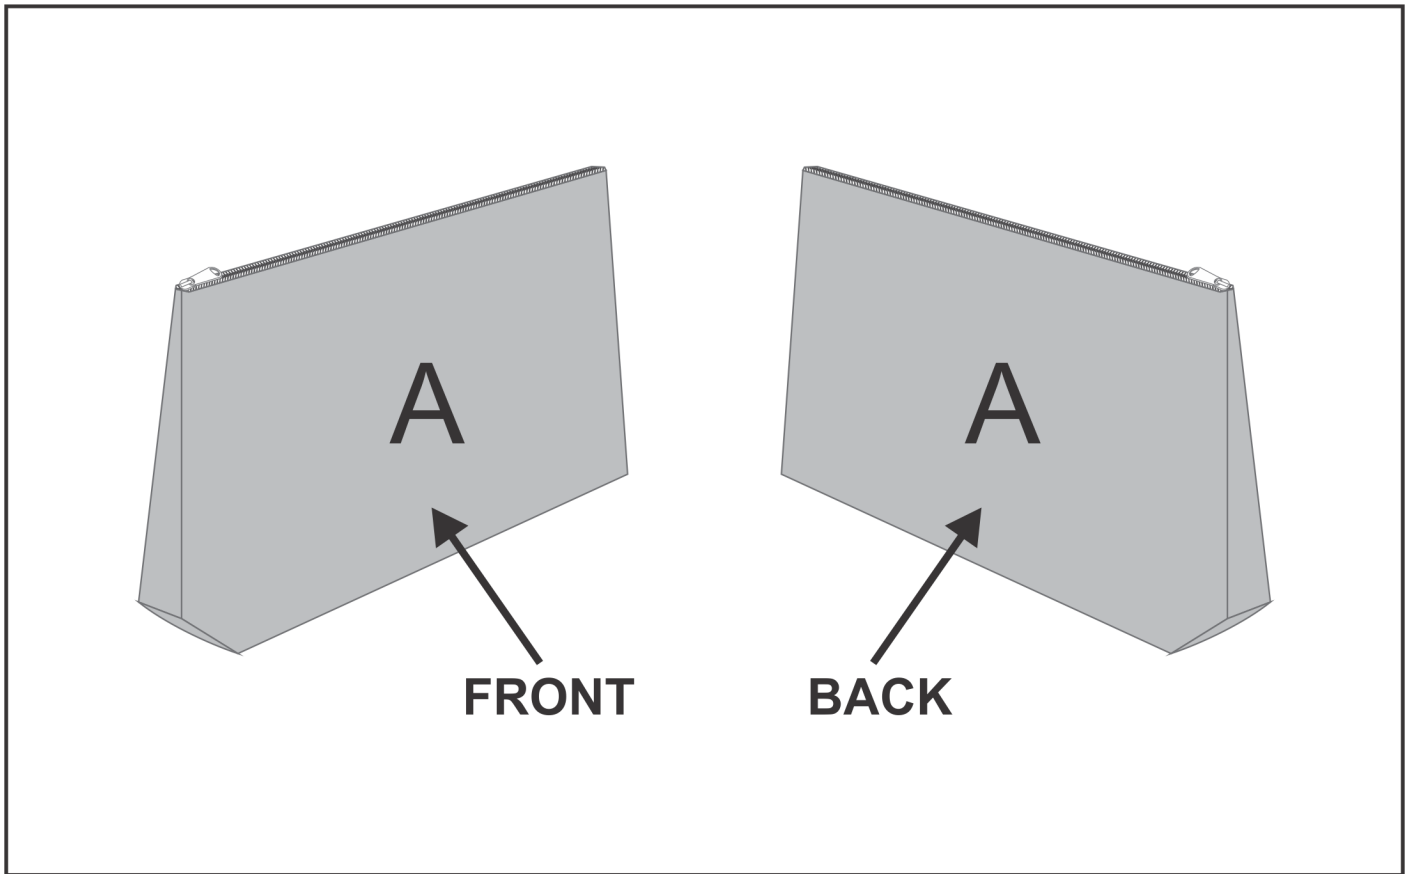

BC-HP-21-G

Hoppla Kosi Mini Toiletry Bag

Need to know:

- Includes 1-Position Sublimation (setup fees apply)
- **Please Note: We cannot guarantee 100% logo Alignment on all Brandable Panels.**

Branding Options:

Position A

1. Custom Sublimation A (CPSUB-A)
Full Colour
Size: 241mm wide x 315mm high