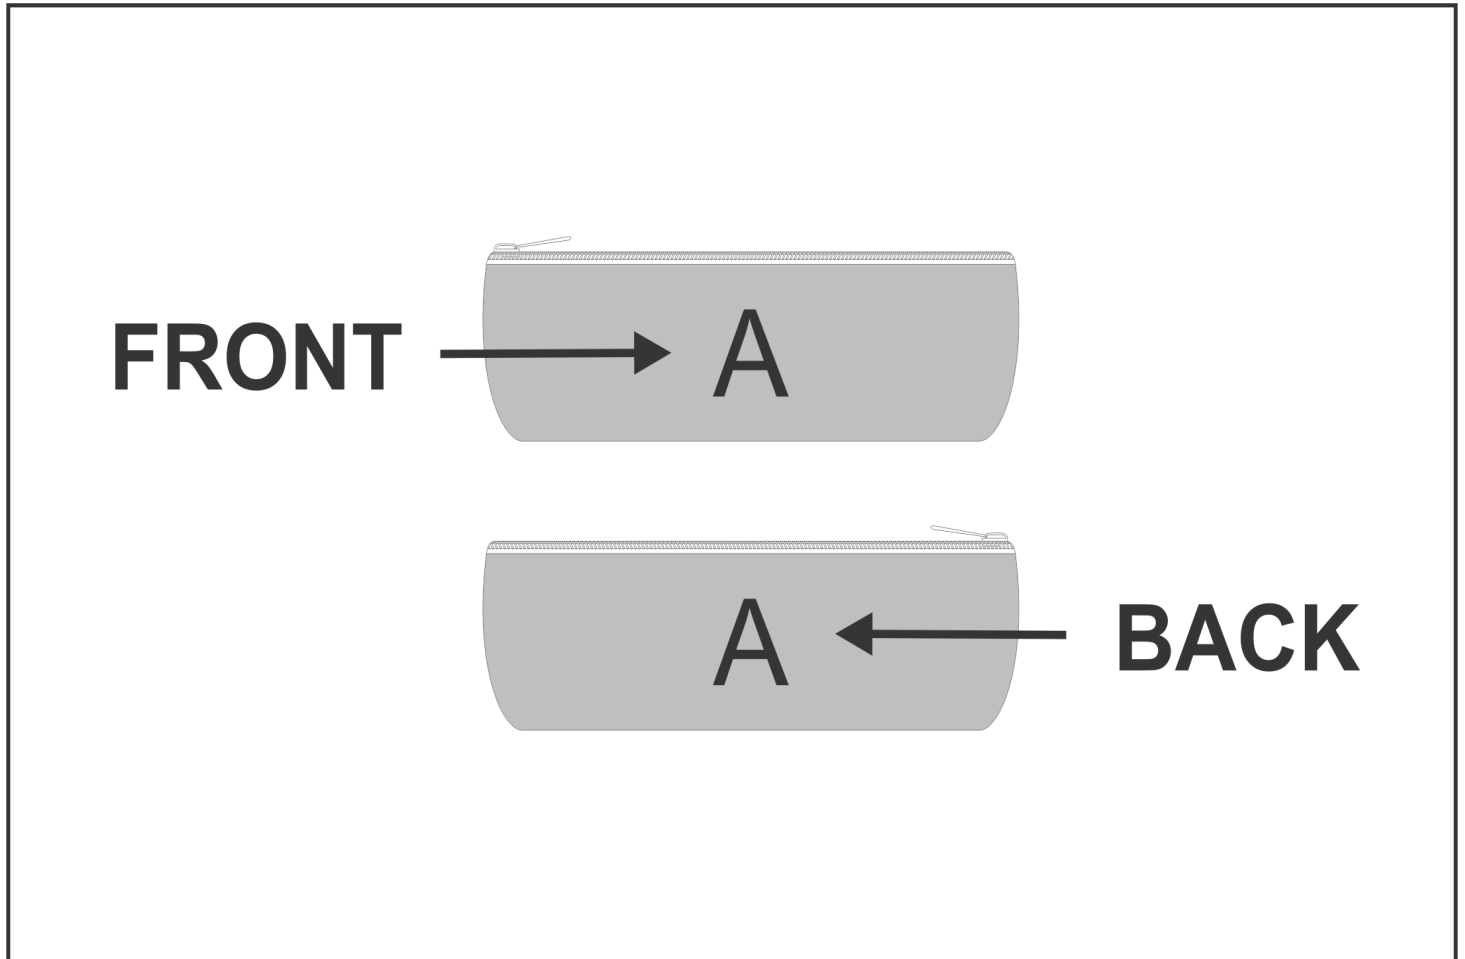

BC-HP-23-G

Hoppla Sandy Lipstick Purse

Need to know:

Includes 1-Position Sublimation (setup fees apply)

- Please Note: We cannot guarantee 100% logo Alignment on all Brandable Panels.

Branding Options:

Position	Branding Method (Branding Code)	No. of Colours	Dimension
A	Custom Sublimation A (CPSUB-A)	Full Colour	275mm wide x 215mm high