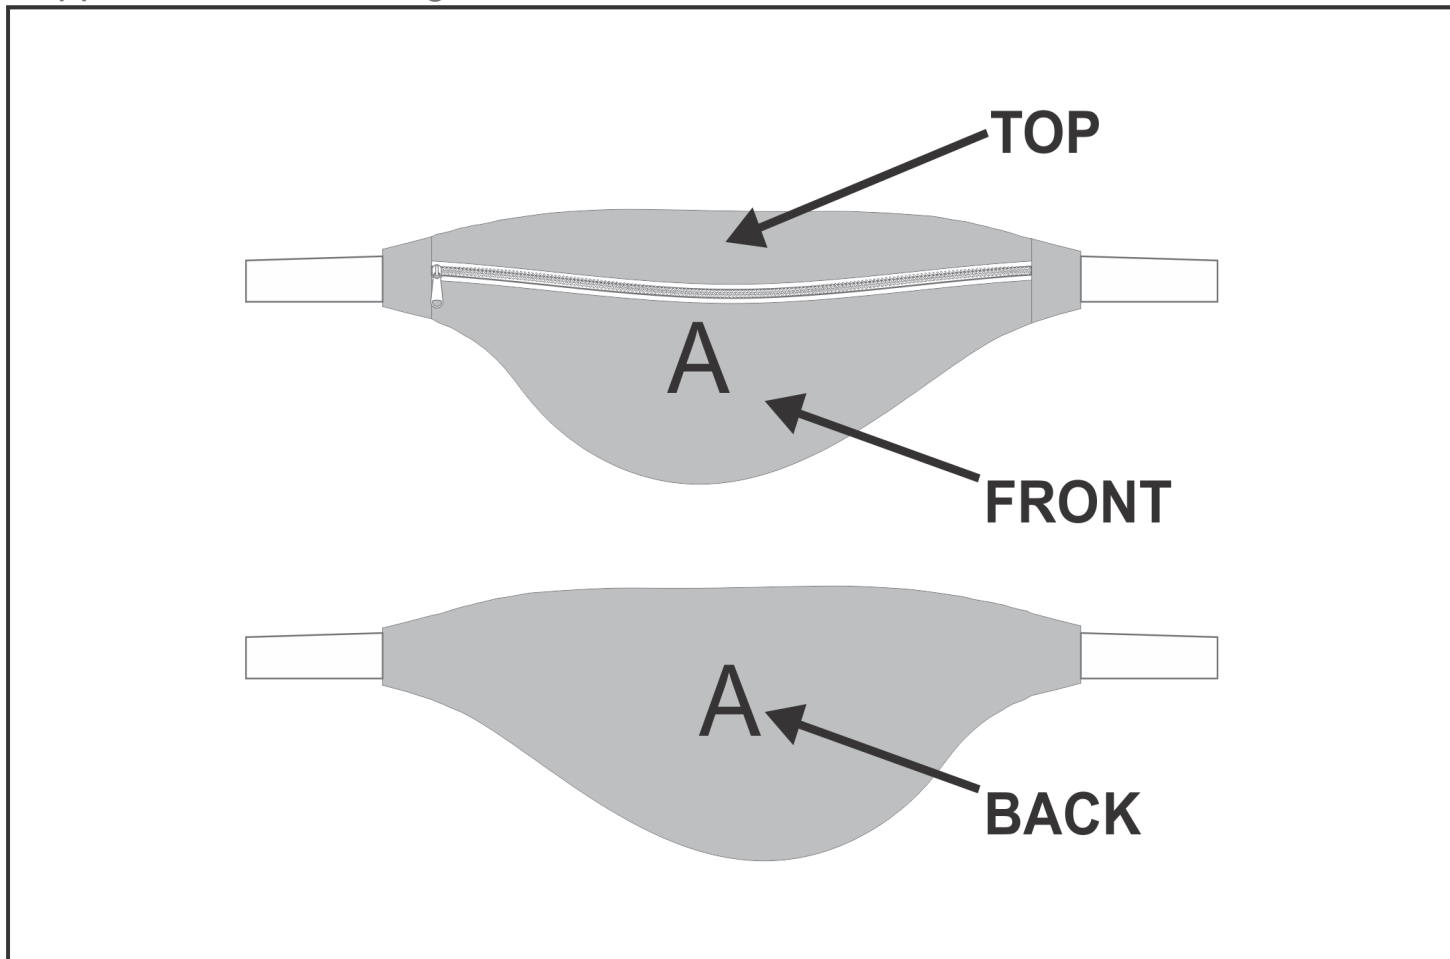

BC-HP-28-G

Hoppla Ballito Waist Bag

Need to know:

Includes 1-Position Sublimation (setup fees apply)

- Please Note: We cannot guarantee 100% logo Alignment on all Brandable Panels.

Branding Options:

Position	Branding Method (Branding Code)	No. of Colours	Dimension
A	Custom Sublimation A (CPSUB-A)	Full Colour	552mm wide x 426mm high