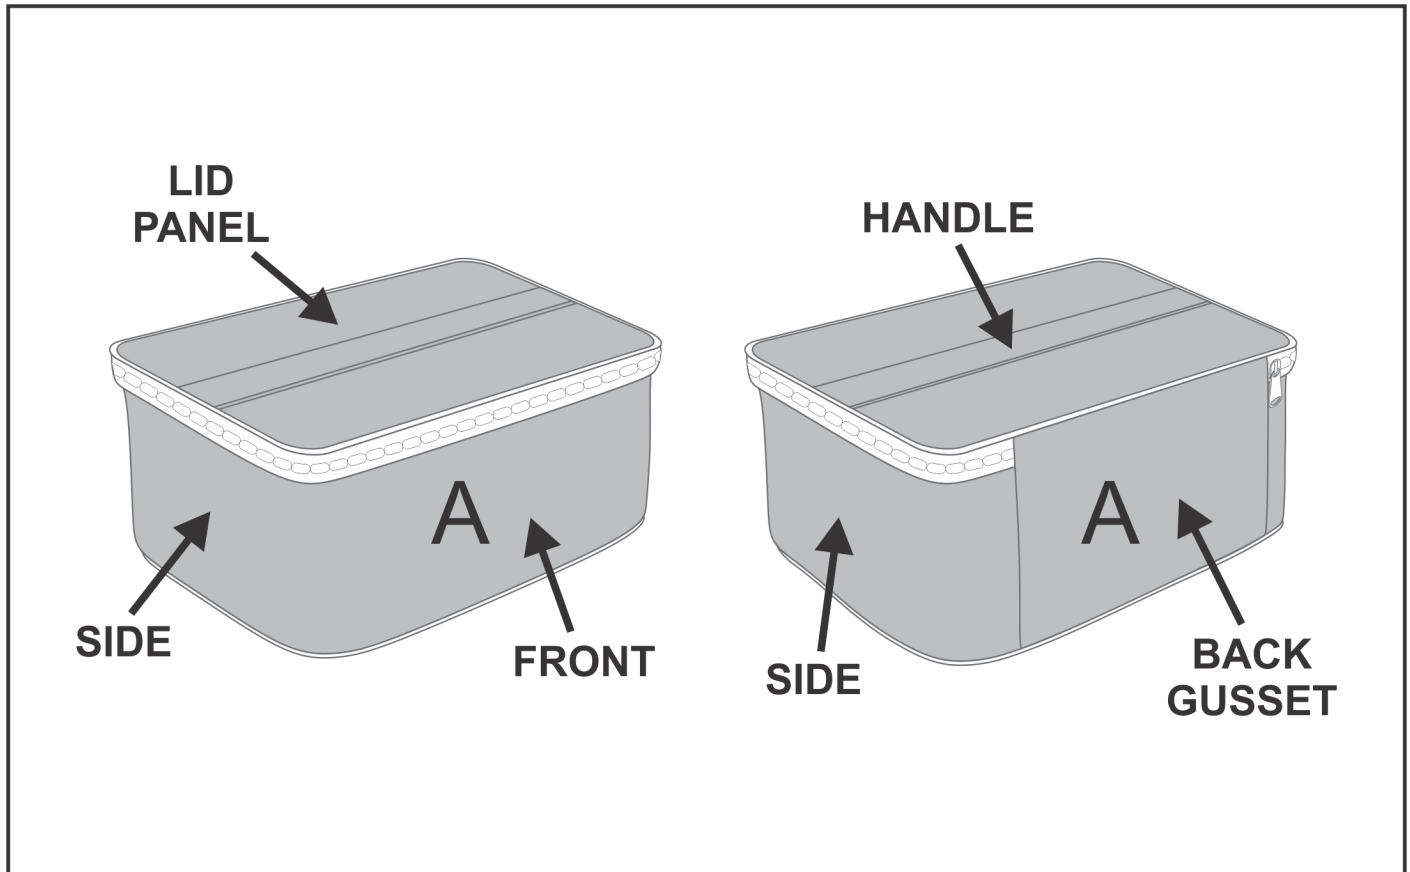

### Need to know:

- Includes 1-Position Sublimation (setup fees apply)
- **Please Note: We cannot guarantee 100% logo Alignment on all Brandable Panels.**

#### **Position A**

1. Custom Sublimation A (CPSUB-A)  
Full Colour  
Size: 697mm wide x 730mm high