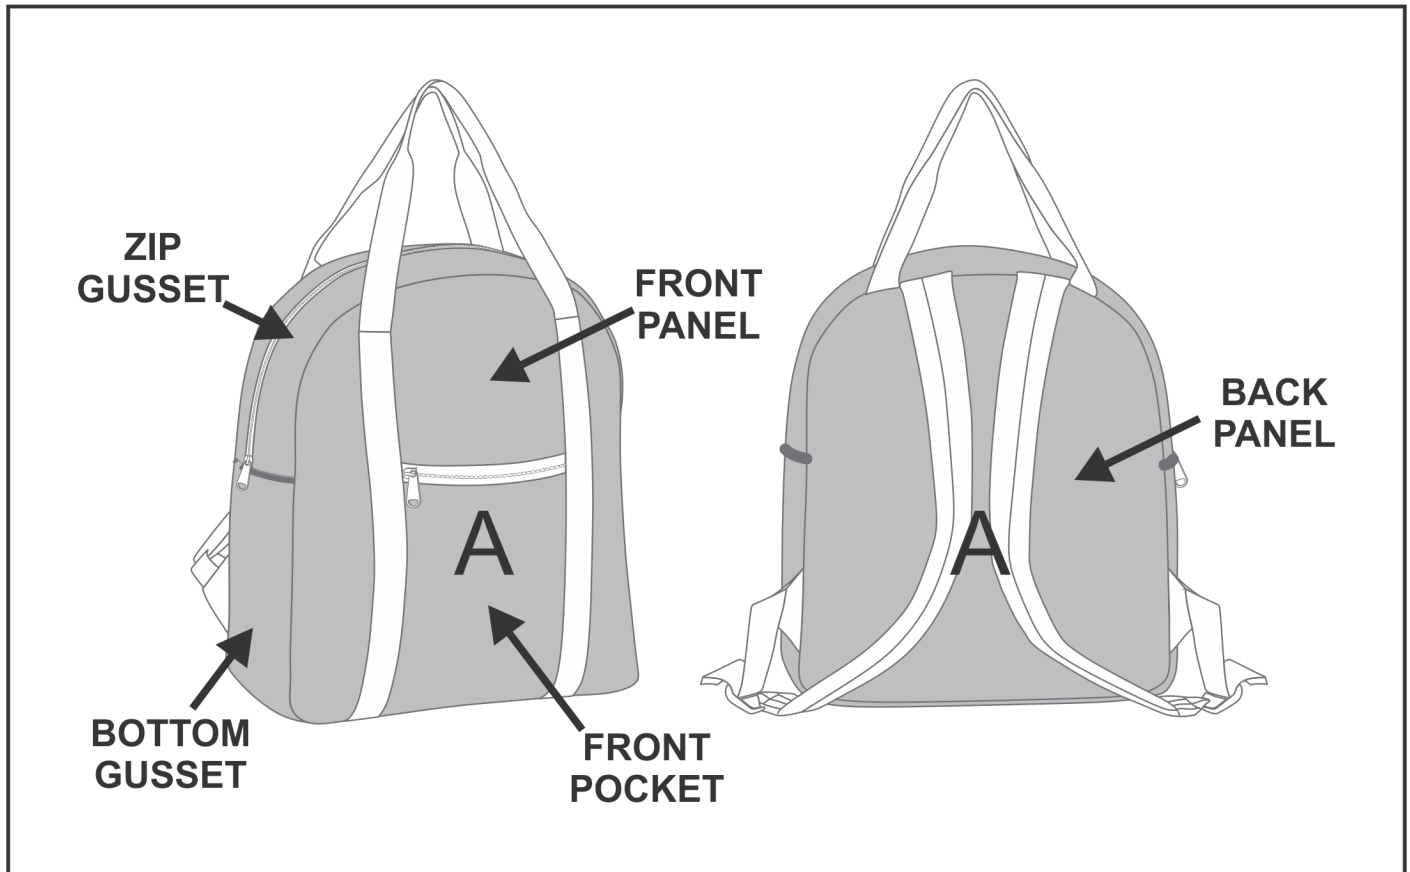

BC-HP-30-G

Hoppla Motley Backpack

Need to know:

- Includes 1-Position Sublimation (setup fees apply)
- **Please Note: We cannot guarantee 100% logo Alignment on all Brandable Panels.**

Branding Options:

Position A

1. Custom Sublimation A (CPSUB-A)
Full Colour
Size: 1042mm wide x 808mm high