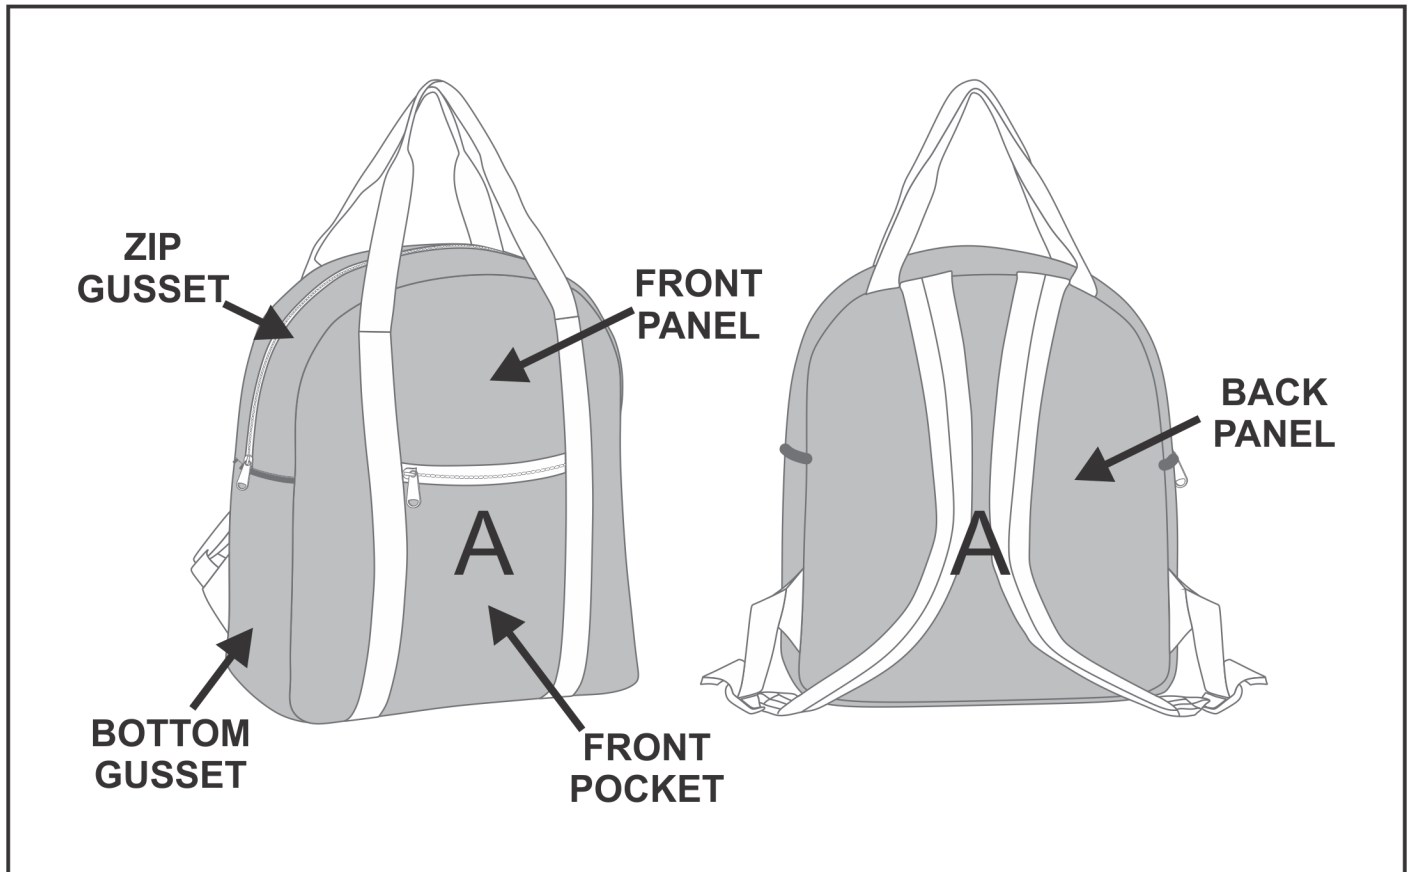

BC-HP-30-G

Hoppla Motley Backpack

Need to know:

- Includes 1-Position Sublimation (setup fees apply)
- **Please Note: We cannot guarantee 100% logo Alignment on all Brandable Panels.**

Branding Options:

Position A

1. Custom Sublimation A (CPSUB-A)
Full Colour
Size: 803mm wide x 759mm high