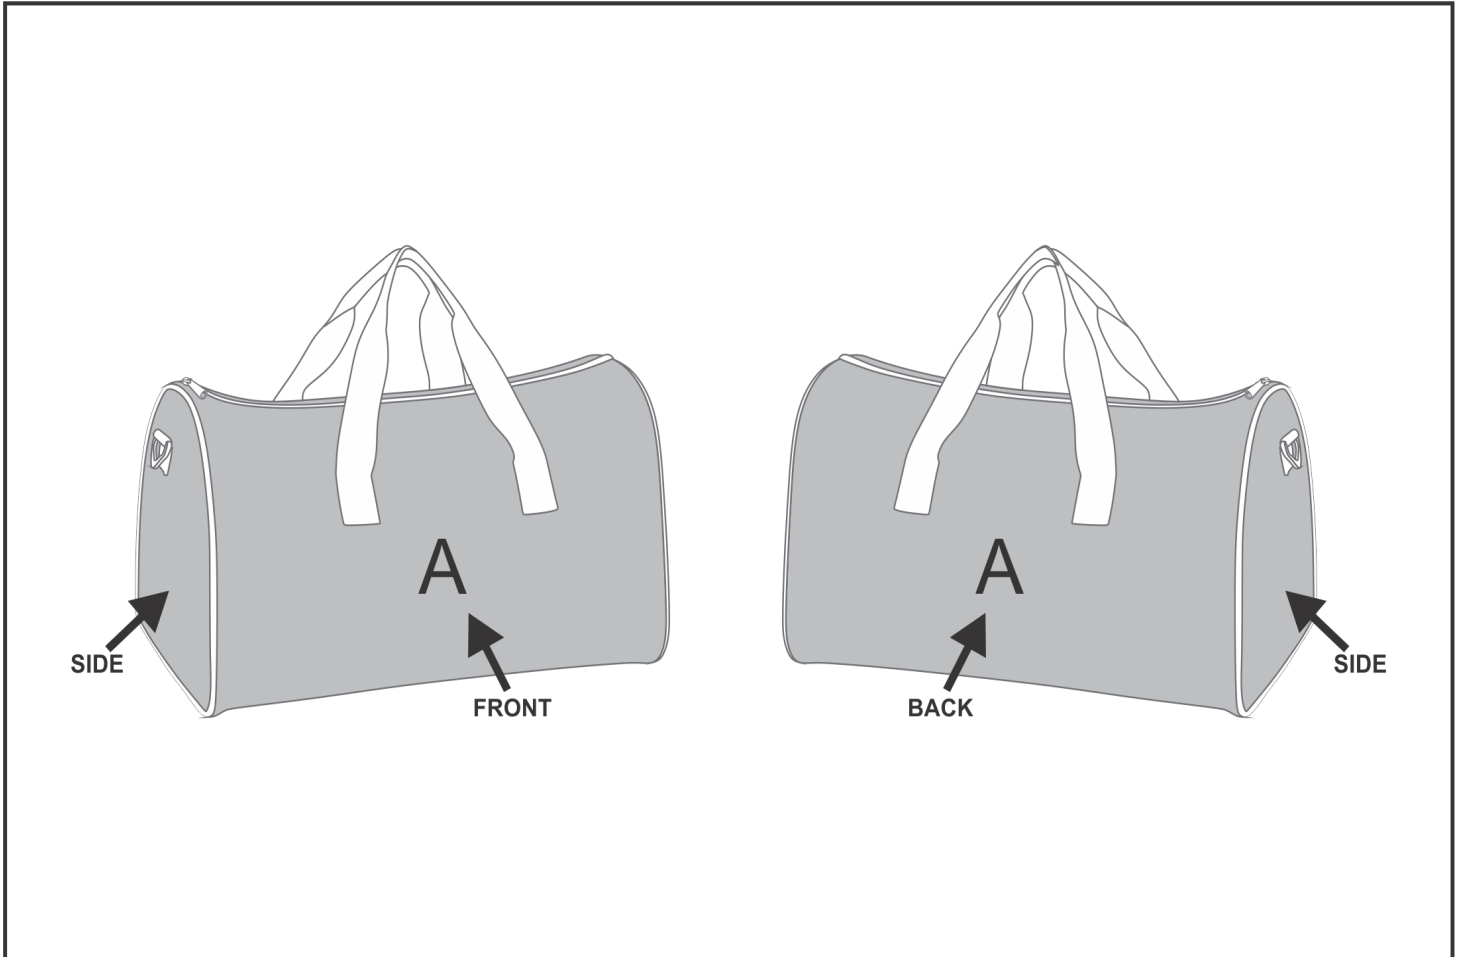

BC-HP-32-G

Hoppla Kit Sports Bag

Need to know:

Includes 1-Position Sublimation (setup fees apply)

- Please Note: We cannot guarantee 100% logo Alignment on all Brandable Panels.

Branding Options:

| Position | Branding Method (Branding Code) | No. of Colours | Dimension |
|----------|---------------------------------|----------------|--------------------------|
| A | Custom Sublimation A (CPSUB-A) | Full Colour | 1192mm wide x 969mm high |