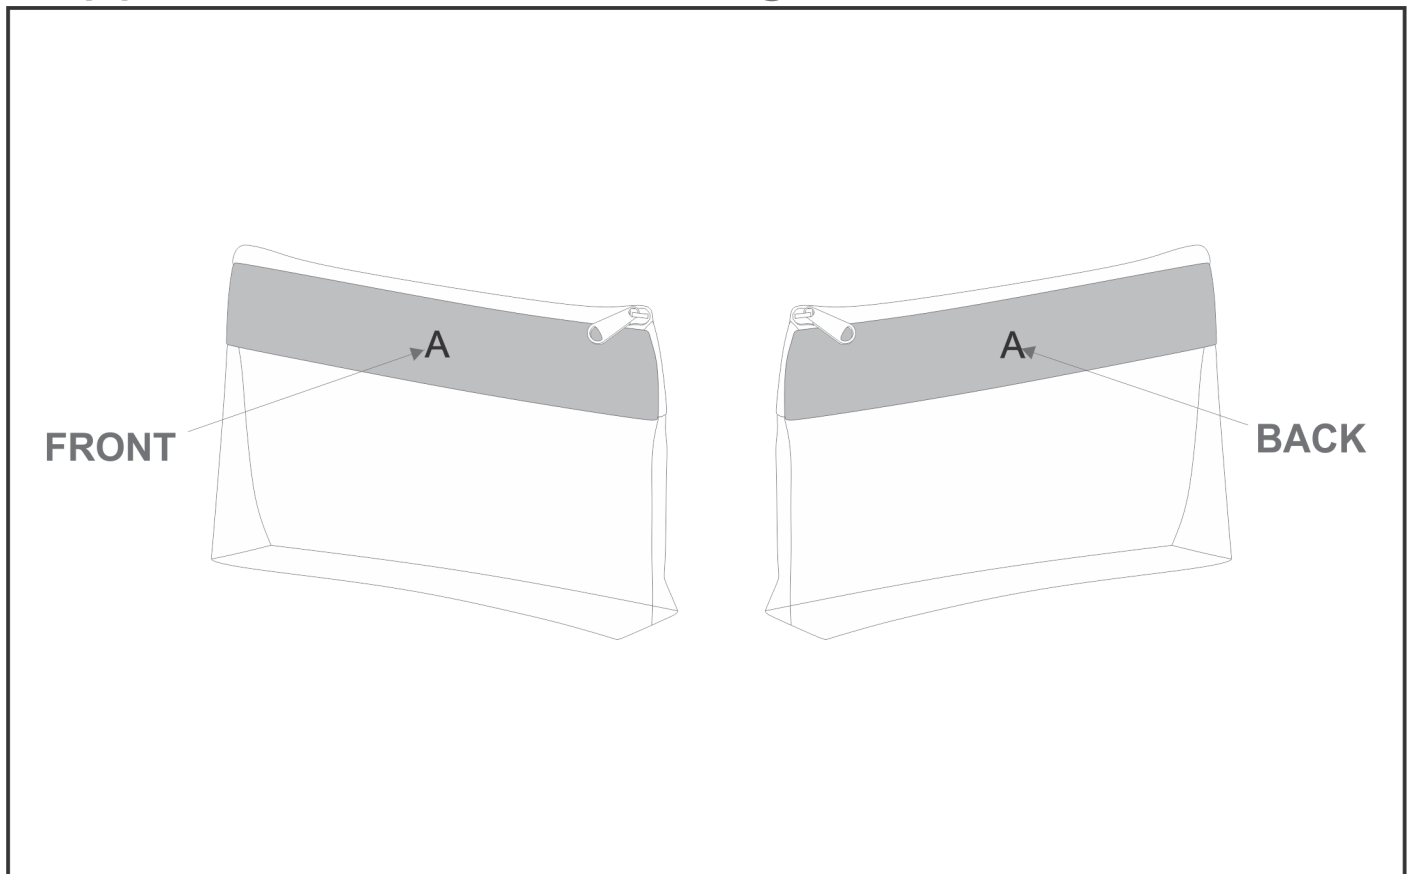

BC-HP-35-G

Hoppla Cairo Cosmetic Bag

Need to know:

- Includes 1-Position Sublimation (setup fees apply)
- **Please Note: We cannot guarantee 100% logo Alignment on all Brandable Panels.**

Branding Options:

Position A

1. Custom Sublimation A (CPSUB-A)
Full Colour
Size: 262mm wide x 123mm high