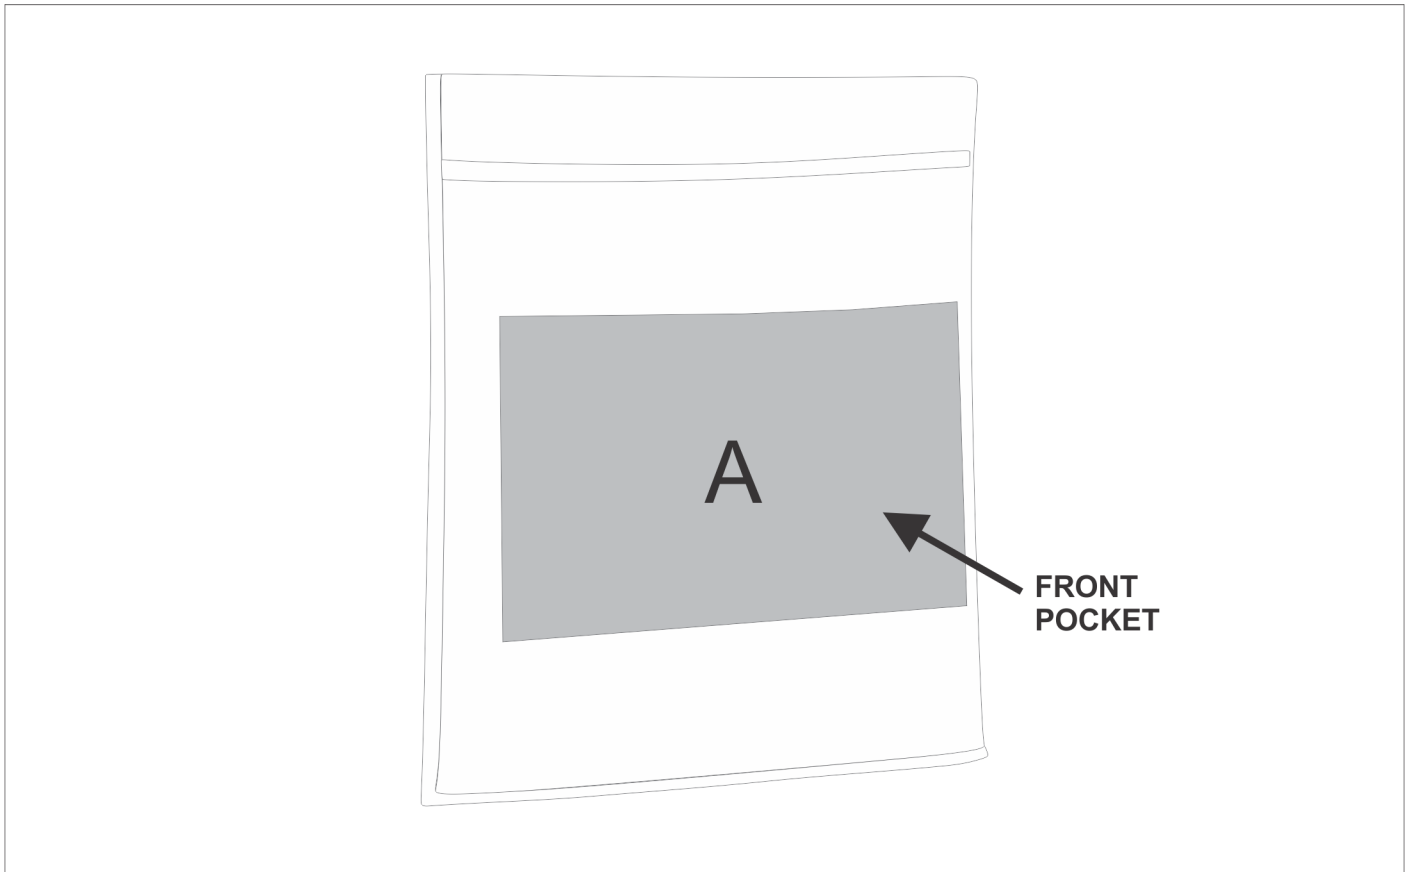

BC-HP-37-G

Hoppla Killarney Multi Purpose Carry Pouch

Need to know:

- Includes 1-Position Sublimation (setup fees apply)
- **Please Note: We cannot guarantee 100% logo Alignment on all Brandable Panels.**

Branding Options:

Position A

1. Custom Sublimation A (CPSUB-A)
Full Colour
Size: 270mm wide x 150mm high