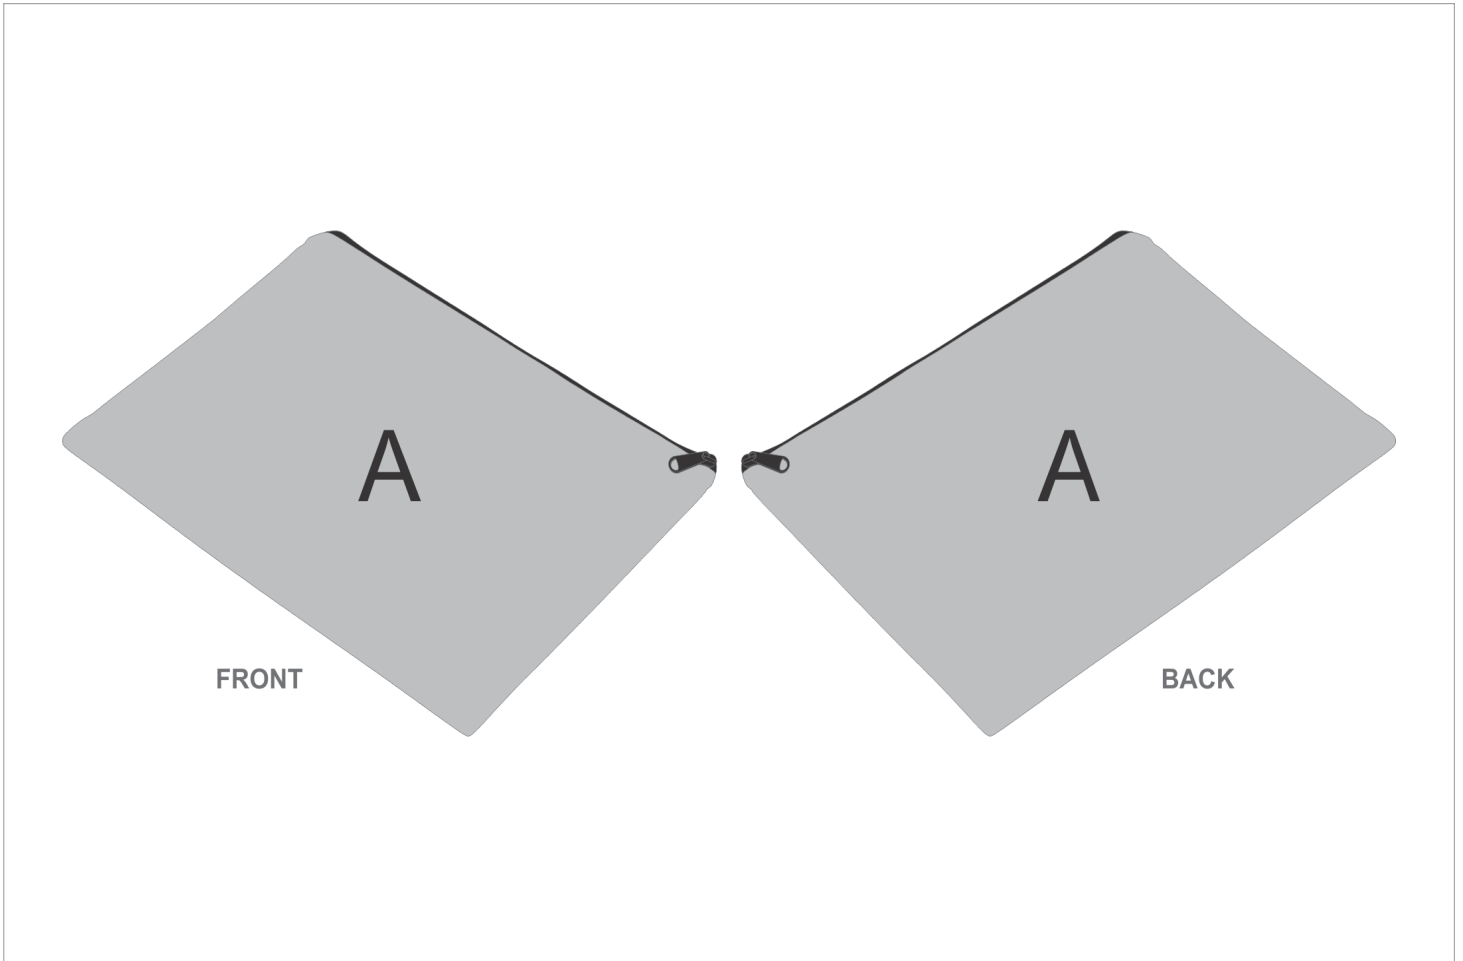

BC-HP-40-G

Hoppla Clifton A4 Document Bag

Need to know:

Includes 1-Position Sublimation (setup fees apply)

- Please Note: We cannot guarantee 100% logo Alignment on all Brandable Panels.

Branding Options:

Position	Branding Method (Branding Code)	No. of Colours	Dimension
A	Custom Sublimation A (CPSUB-A)	Full Colour	370mm wide x 540mm high