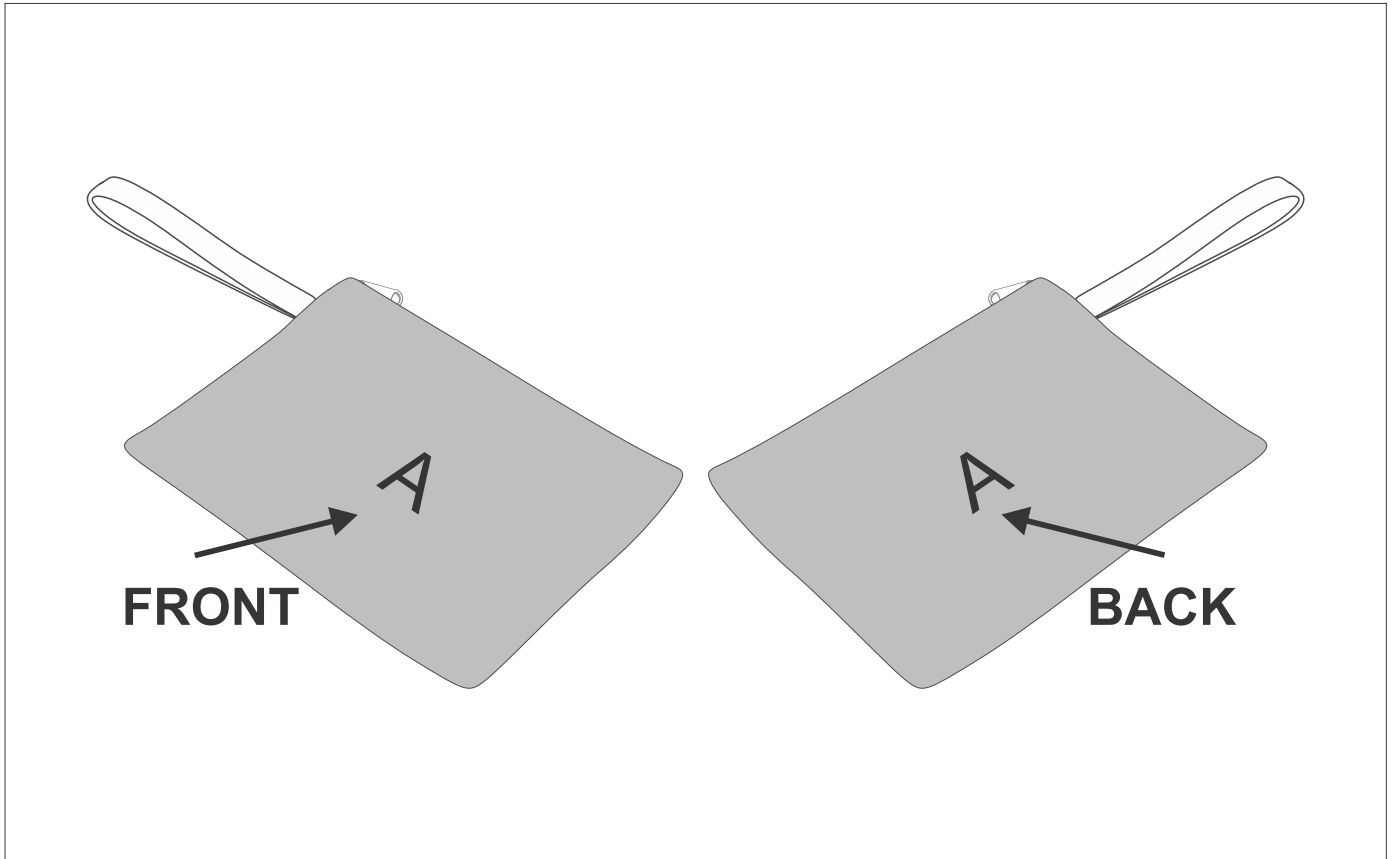

BC-HP-54-G

Hoppla Summit A5 Document Pouch

Need to know:

- Includes 1-Position Sublimation (setup fees apply)
- **Please Note: We cannot guarantee 100% logo Alignment on all Brandable Panels.**

Branding Options:

Position A

1. Custom Sublimation A (CPSUB-A)
Full Colour
Size: 289mm wide x 397mm high