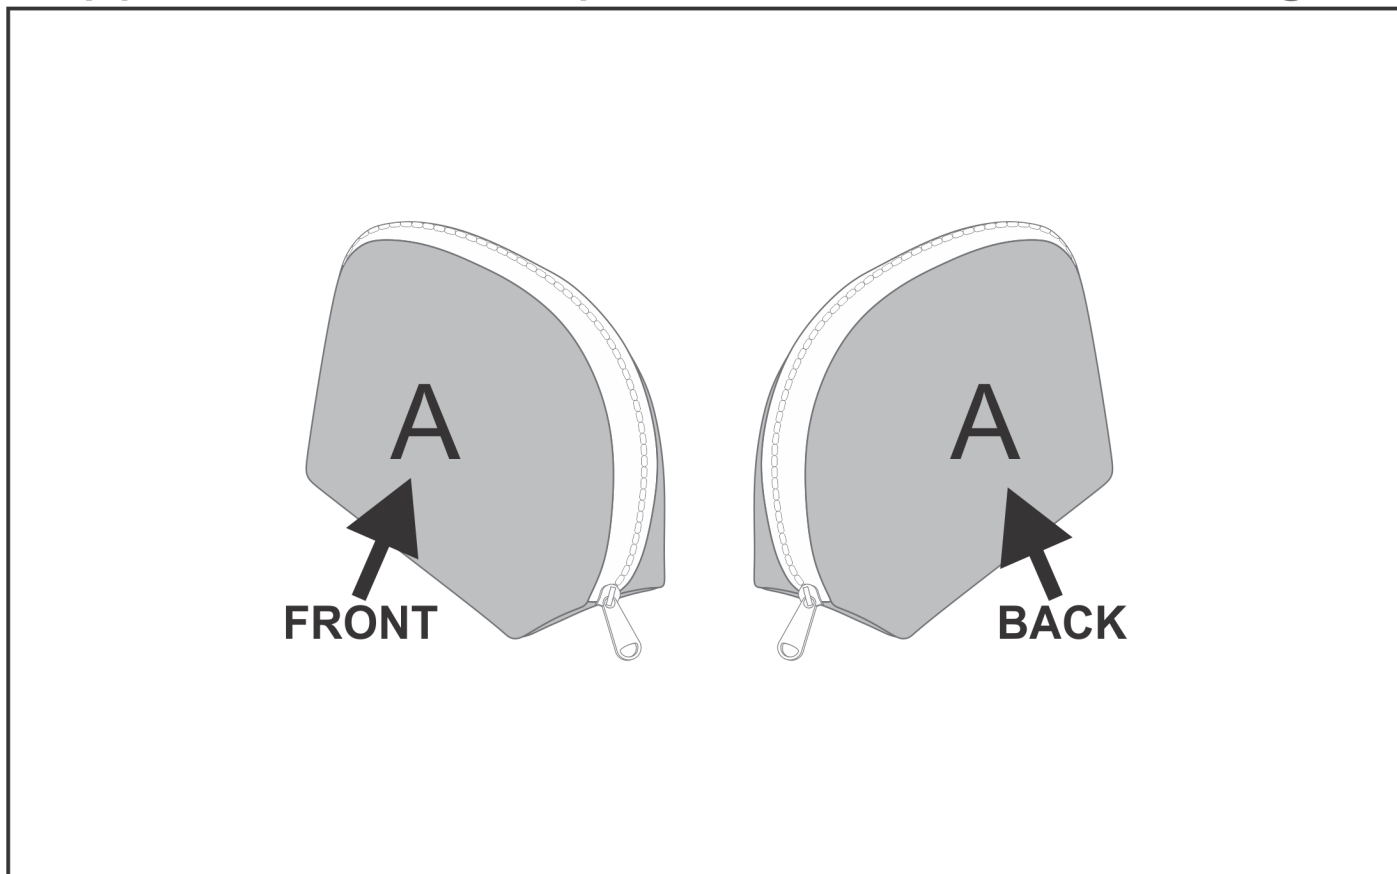

BC-HP-57-G

Hoppla Isabella Neoprene Maxi Cosmetic Bag

Need to know:

- Includes 1-Position Sublimation (setup fees apply)
- Please Note: We cannot guarantee 100% logo Alignment on all Brandable Panels.
- NB: Please note that Neoprene material is not conducive to having predominantly white back grounds due to the print transferring nature of the fabric and process used to complete the print. We always advise to have a background colour within the design as this mitigates the chances of material blemishes and ghosting of print.

Branding Options:

Position A

1. Custom Sublimation A (CPSUB-A)
Full Colour
Size: 330mm wide x 525mm high