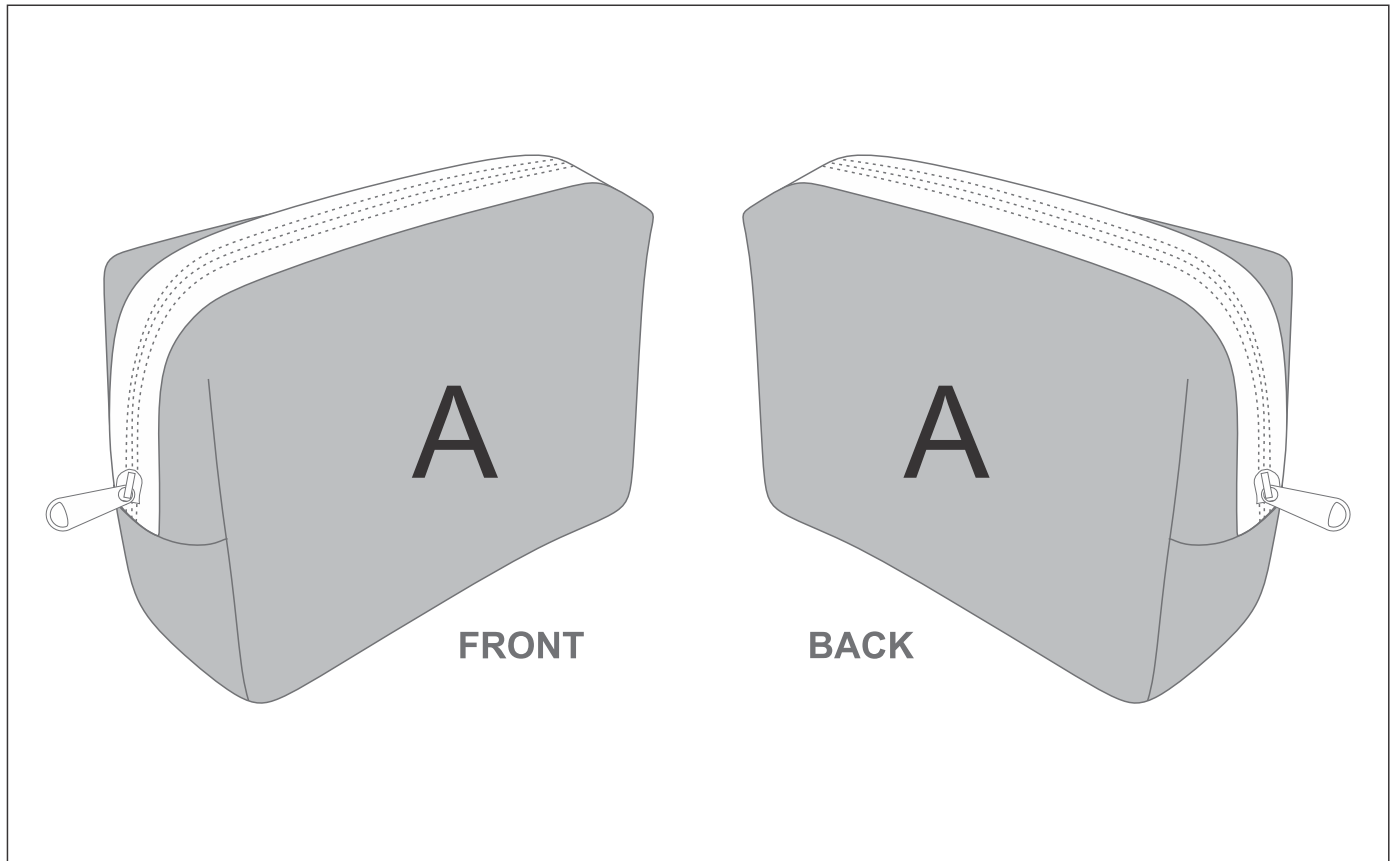

BC-HP-59-G

Hoppla Emma Neoprene Cosmetic Bag

Need to know:

- Includes 1-Position Sublimation (setup fees apply)
- **Please Note: We cannot guarantee 100% logo Alignment on all Brandable Panels.**
- **NB: Please note that Neoprene material is not conducive to having predominantly white back grounds due to the print transferring nature of the fabric and process used to complete the print. We always advise to have a background colour within the design as this mitigates the chances of material blemishes and ghosting of print.**

Branding Options:

Position A

1. Custom Sublimation A (CPSUB-A)
Full Colour
Size: 290mm wide x 351mm high