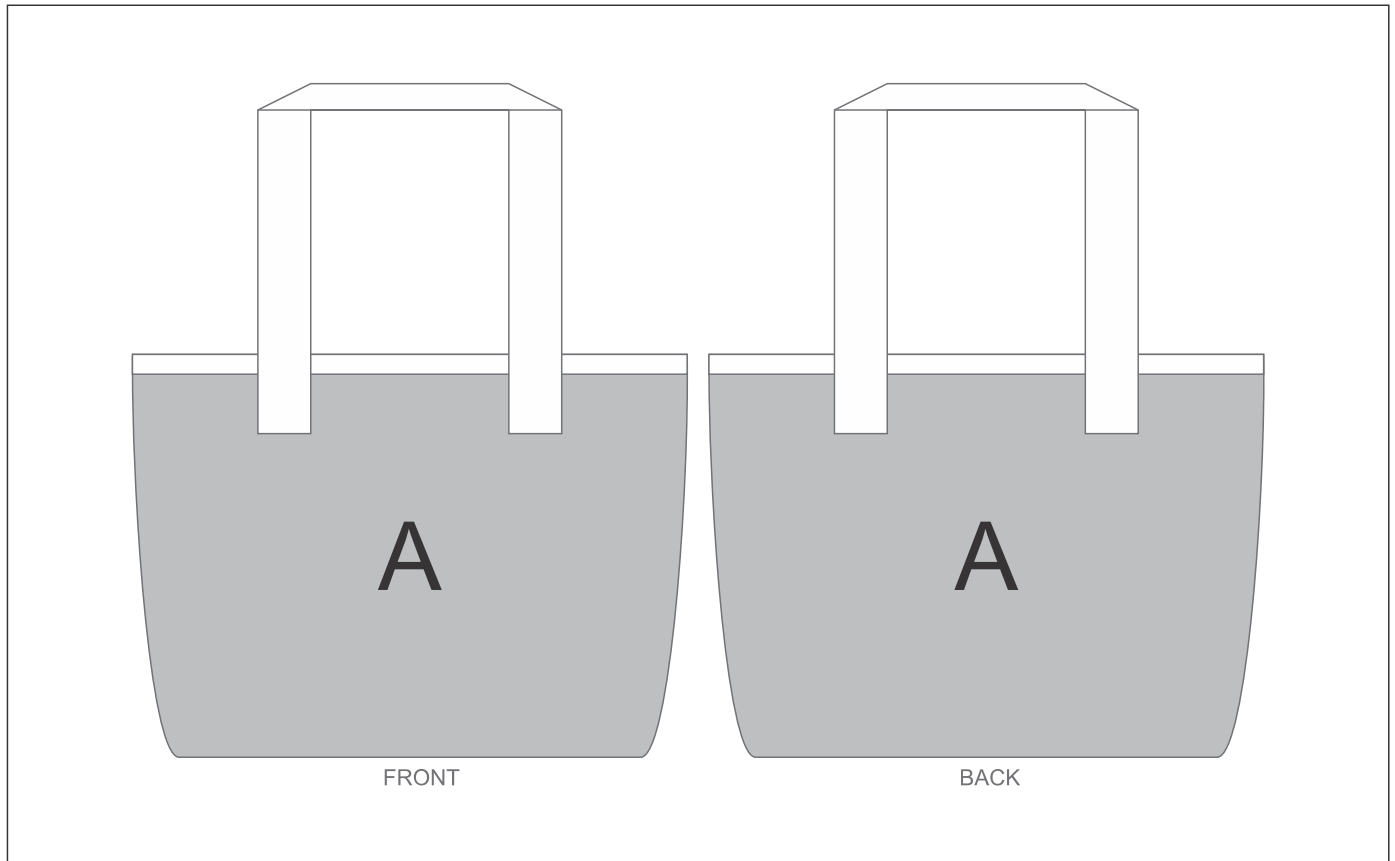

BC-HP-65-G

Hoppla Boulders Neoprene Beach Bag

Need to know:

- Includes 1-Position Sublimation (setup fees apply)
- **Please Note: We cannot guarantee 100% logo Alignment on all Brandable Panels.**
- **NB: Please note that Neoprene material is not conducive to having predominantly white back grounds due to the print transferring nature of the fabric and process used to complete the print. We always advise to have a background colour within the design as this mitigates the chances of material blemishes and ghosting of print.**

Branding Options:

Position A

1. Custom Sublimation A (CPSUB-A)
Full Colour
Size: 1406mm wide x 555mm high