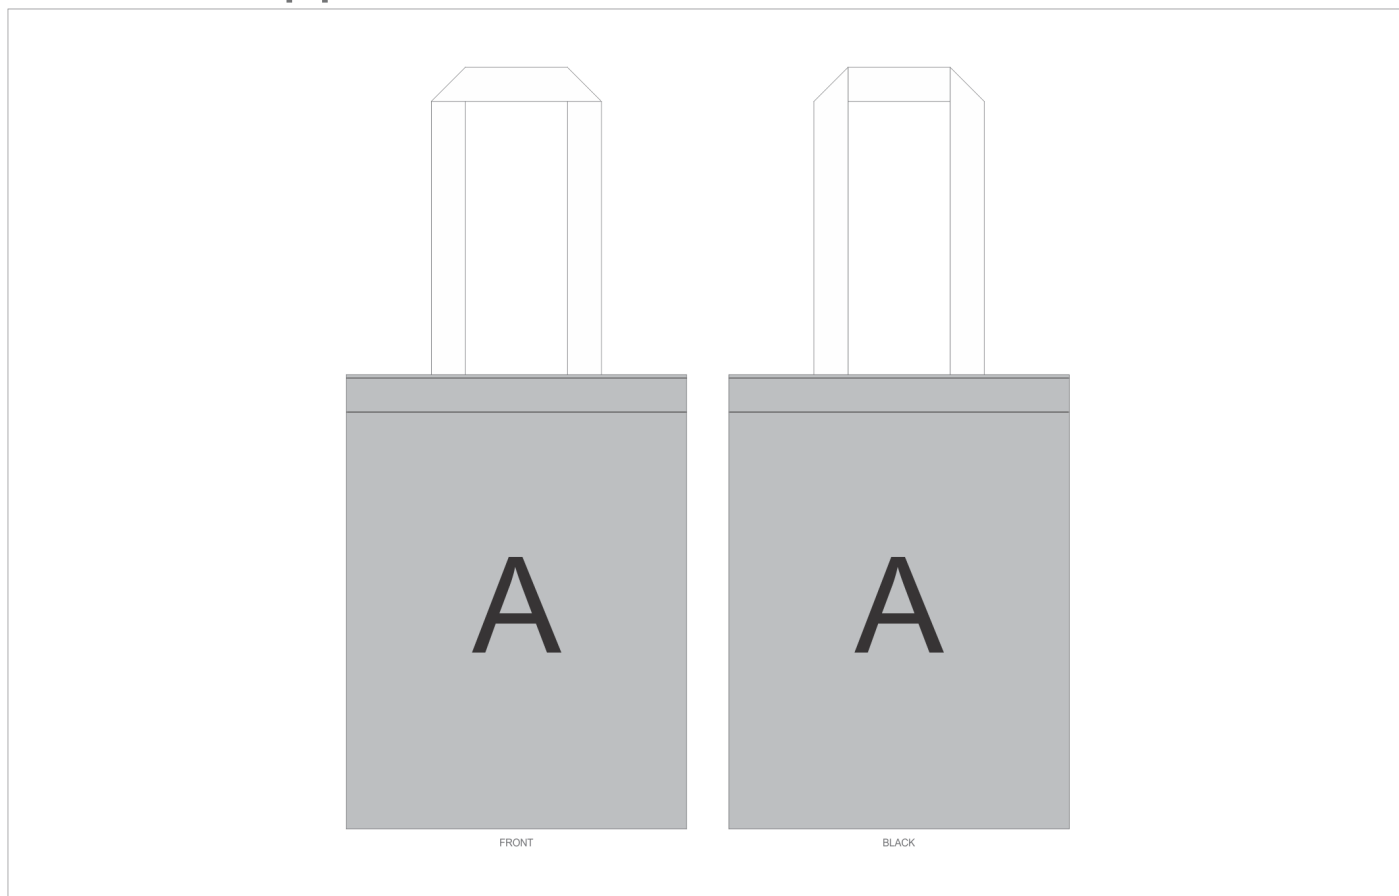

### Need to know:

- Includes 1-Position Sublimation (setup fees apply)
- **Please Note: We cannot guarantee 100% logo Alignment on all Brandable Panels.**

#### **Position A**

1. Custom Sublimation A (CPSUB-A)  
Full Colour  
Size: 400mm wide x 900mm high