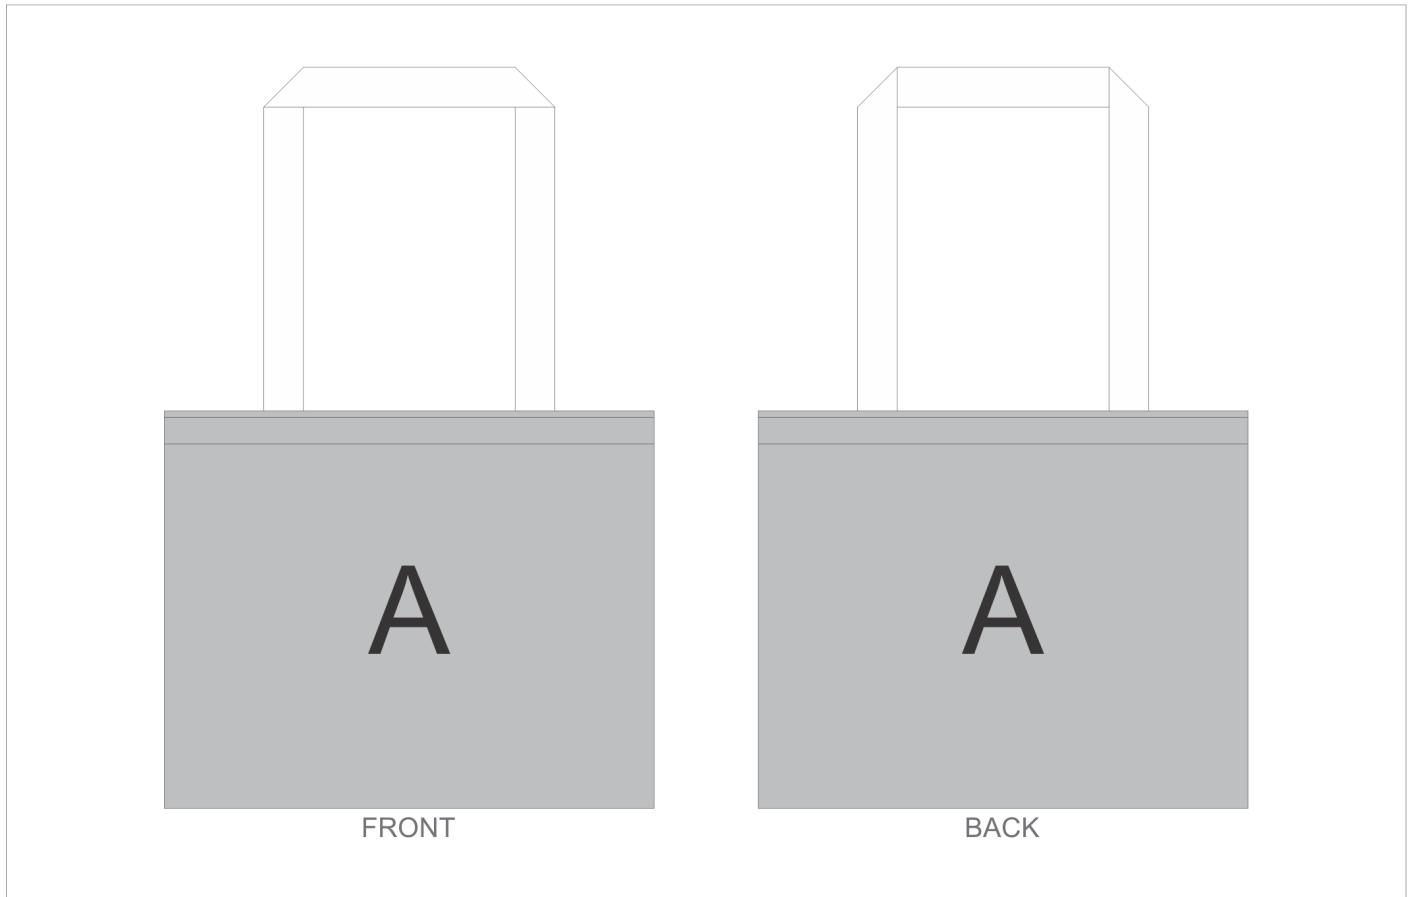

BC-HP-69-G

Hoppla Menlyn RPET Stitch-Bond Shopper

Need to know:

- Includes 1-Position Sublimation (setup fees apply)
- **Please Note: We cannot guarantee 100% logo Alignment on all Brandable Panels.**

Branding Options:

Position A

1. Custom Sublimation A (CPSUB-A)
  Full Colour
  Size: 1099mm wide x 778mm high