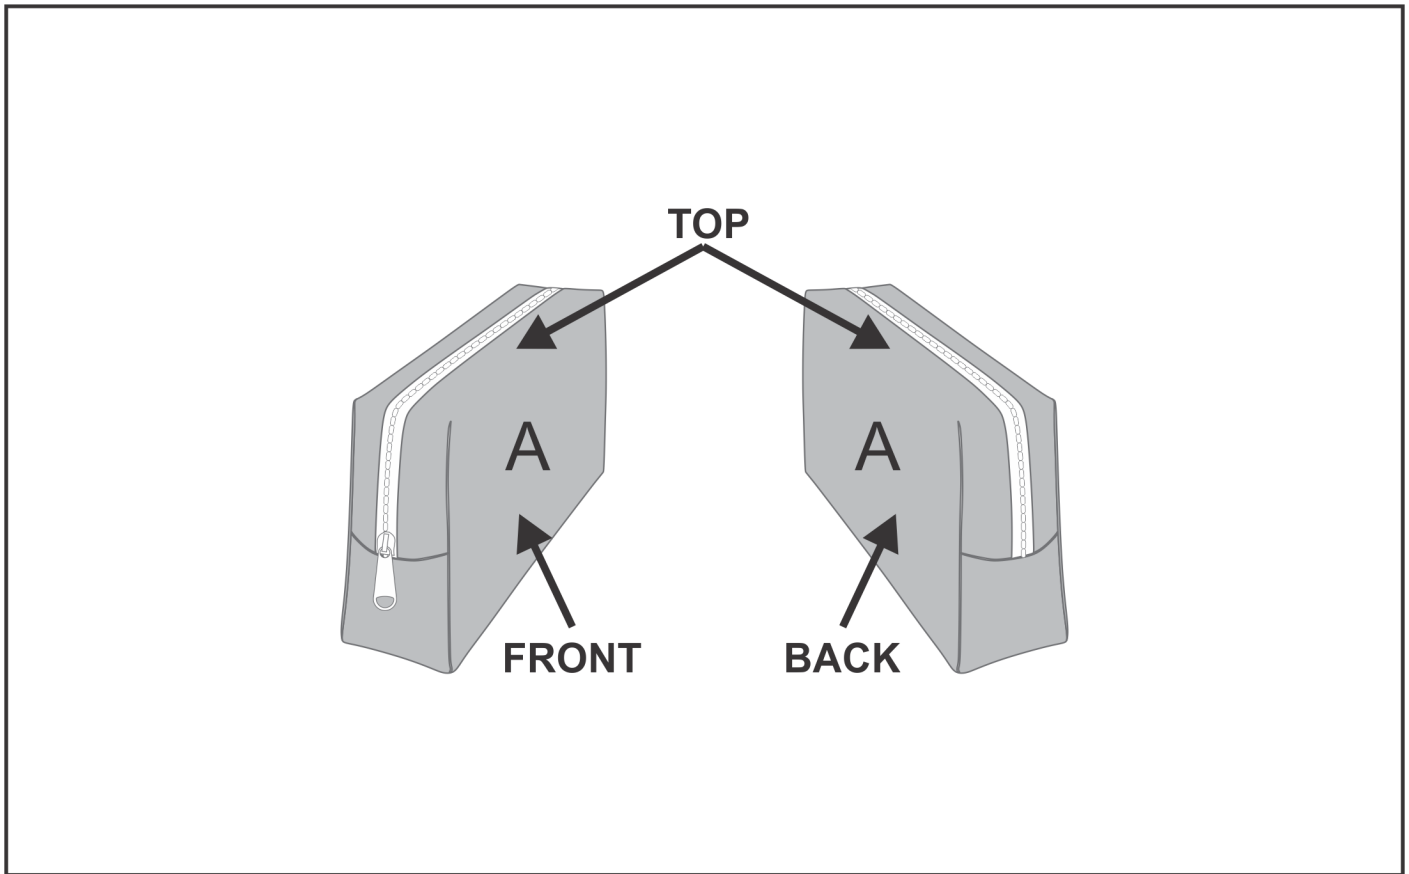

BC-HP-7-G

Hoppla Mandy Makeup Bag

Need to know:

- Includes 1-Position Sublimation (setup fees apply)
- **Please Note: We cannot guarantee 100% logo Alignment on all Brandable Panels.**

Branding Options:

Position A

1. Custom Sublimation A (CPSUB-A)
Full Colour
Size: 261mm wide x 241mm high