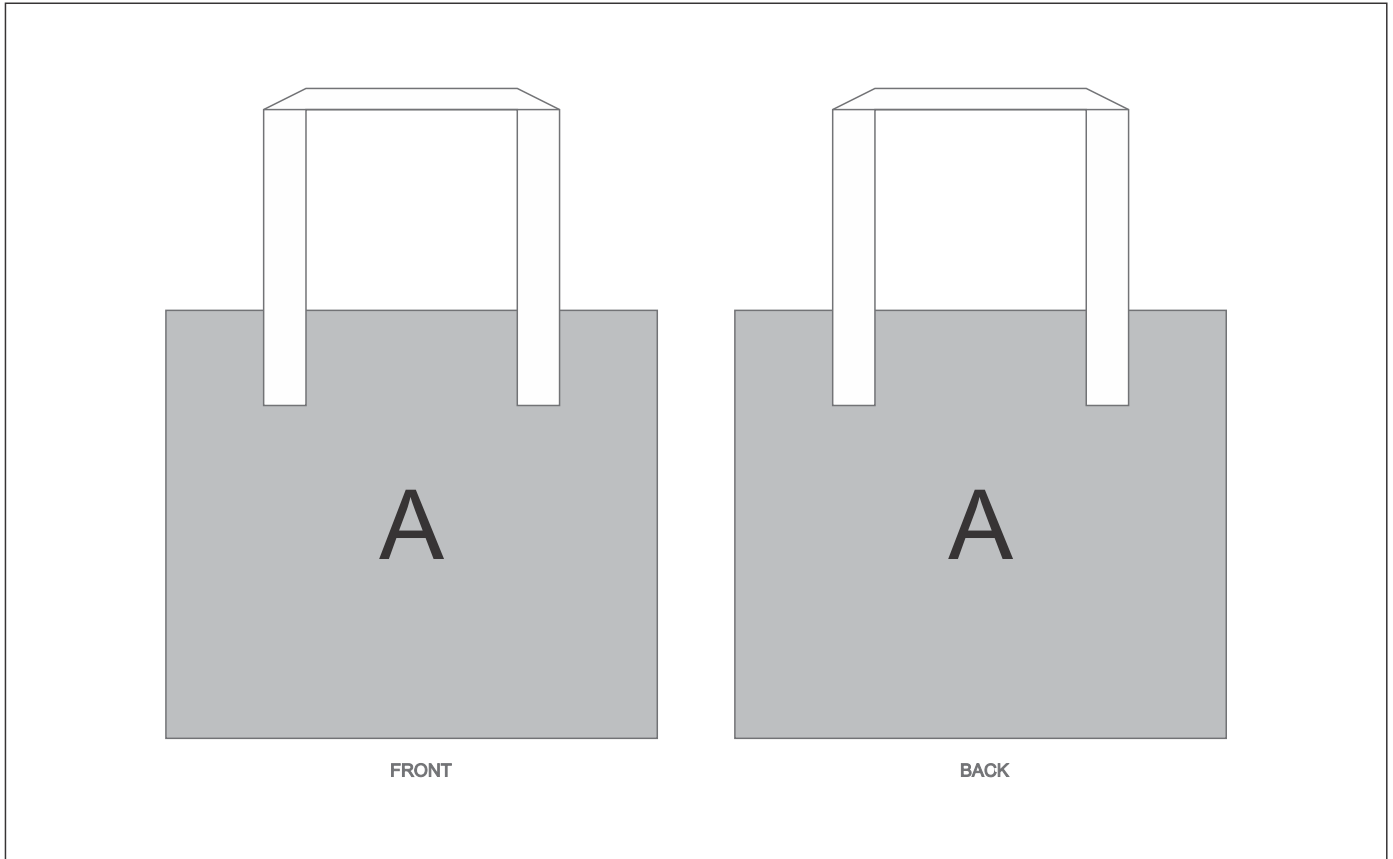

### Need to know:

- Includes 1-Position Sublimation (setup fees apply)
- **Please Note: We cannot guarantee 100% logo Alignment on all Brandable Panels.**

#### **Position A**

1. Custom Sublimation A (CPSUB-A)  
Full Colour  
Size: 1406mm wide x 555mm high