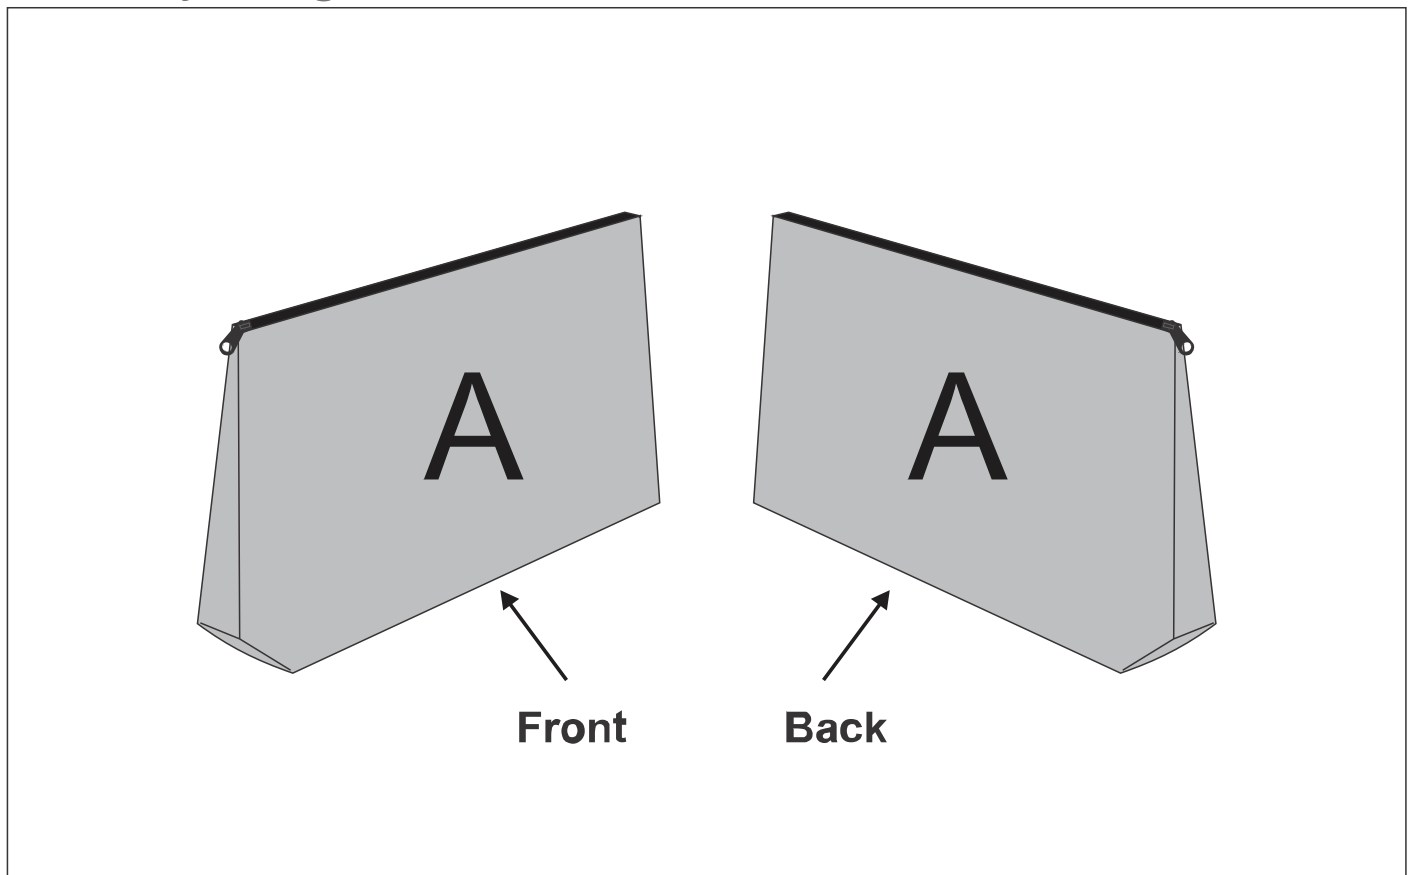

BC-HP-74-G

Hoppla Leanne RPET Stitch-Bond Midi Toiletry Bag

Need to know:

- Includes 1-Position Sublimation (setup fees apply)

Branding Options:

Position A

1. Custom Sublimation A ()

Size: 290mm wide x 400mm high