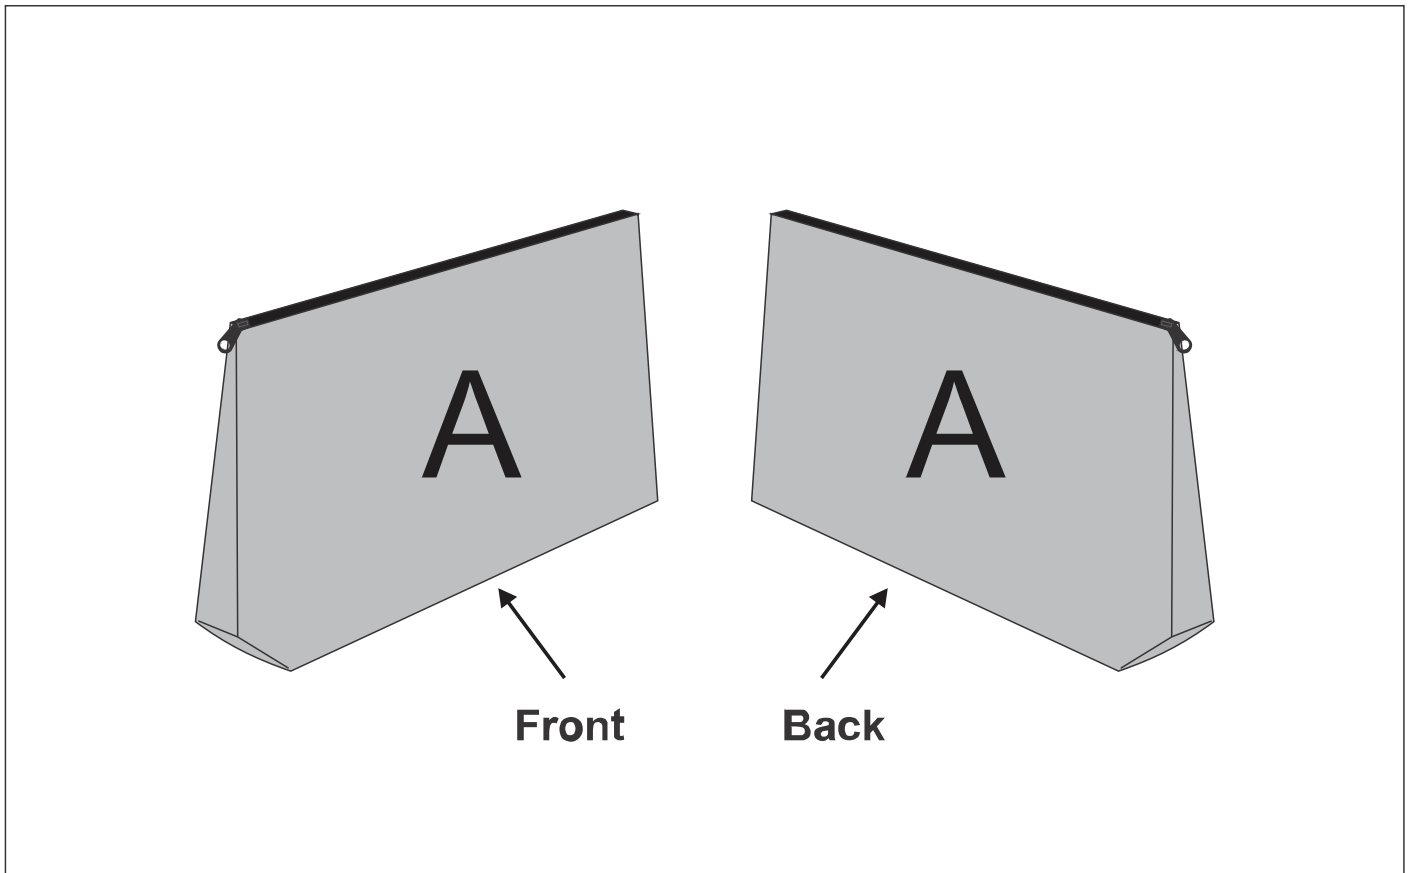

BC-HP-75-G

Hoppla Leanne RPET Stitch-Bond Maxi Toiletry Bag

Need to know:

- Includes 1-Position Sublimation (setup fees apply)
- **Please Note: We cannot guarantee 100% logo Alignment on all Brandable Panels.**

Branding Options:

Position A

1. Custom Sublimation A (CPSUB-A)
Full Colour
Size: 331mm wide x 462mm high