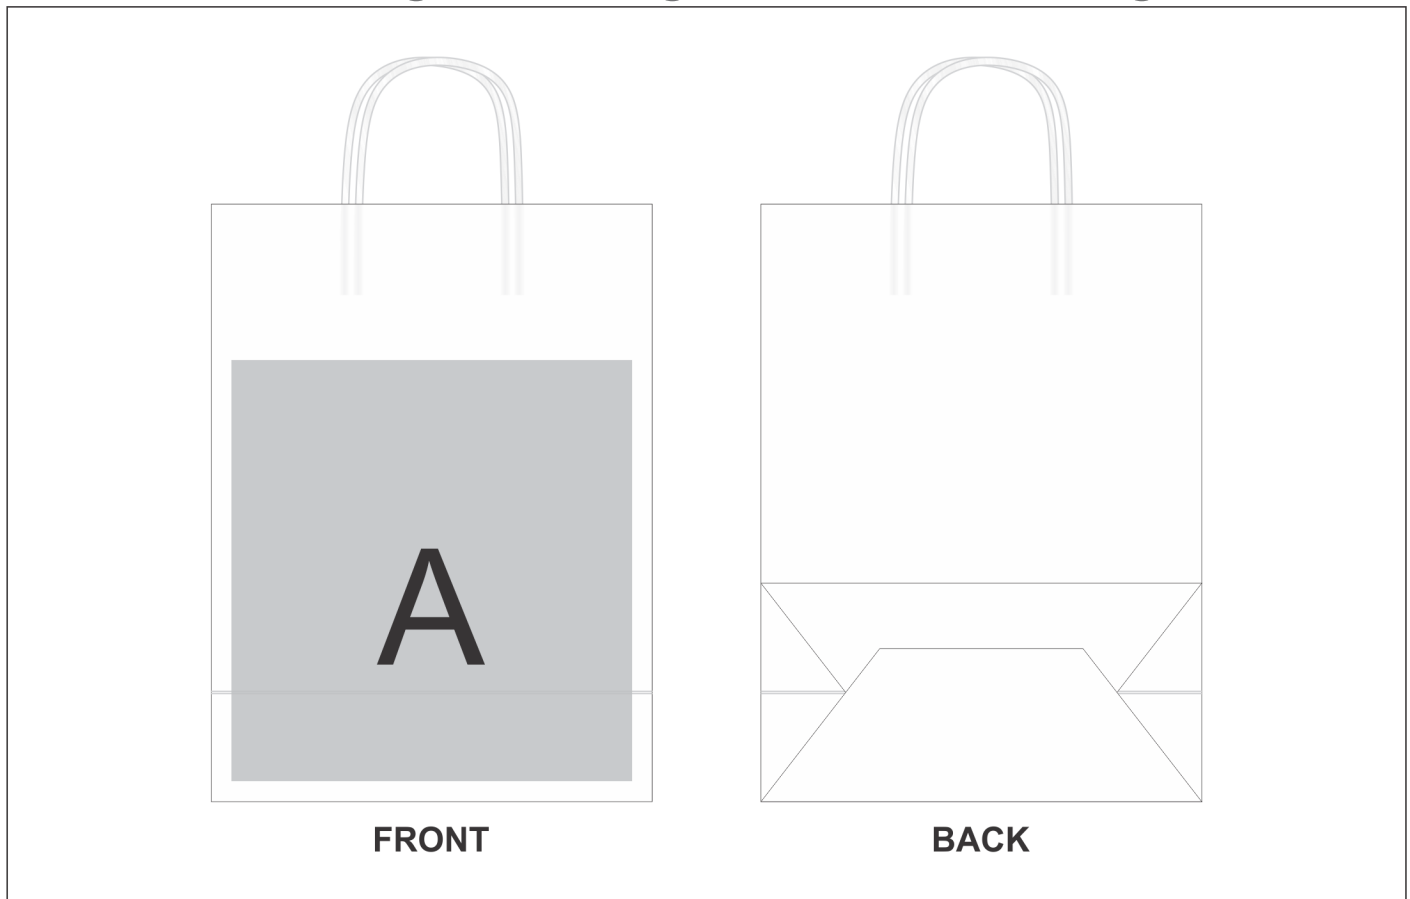

BG-AL-336-B

Custom Ecological 150gsm Midi Gift Bag

Need to know:

- Includes 1-Position Direct Print (setup fees apply)
- **Please note: All white from any image or artwork will not be printed, Colour displayed on screen is a representation of item when branded and is used for visual reference only.**
- **We cannot guarantee a colour match due to nature of the printing process and Matt Paper finish.**
- **Due to the limited technology of one-pass printing with water base-inks onto Matt Paper, some imperfection can be found within the print.**
- **All artwork must be designed/converted to CMYK. All JPEG artwork must be 300Dpi.**
- **Note: the branding position to be 80mm below where the handle joins the bag.**

Branding Options:

Position A

1. Digital Custom Gift Bag (DCB-CHG-2)
Full Colour
Size: 200mm wide x 210mm high