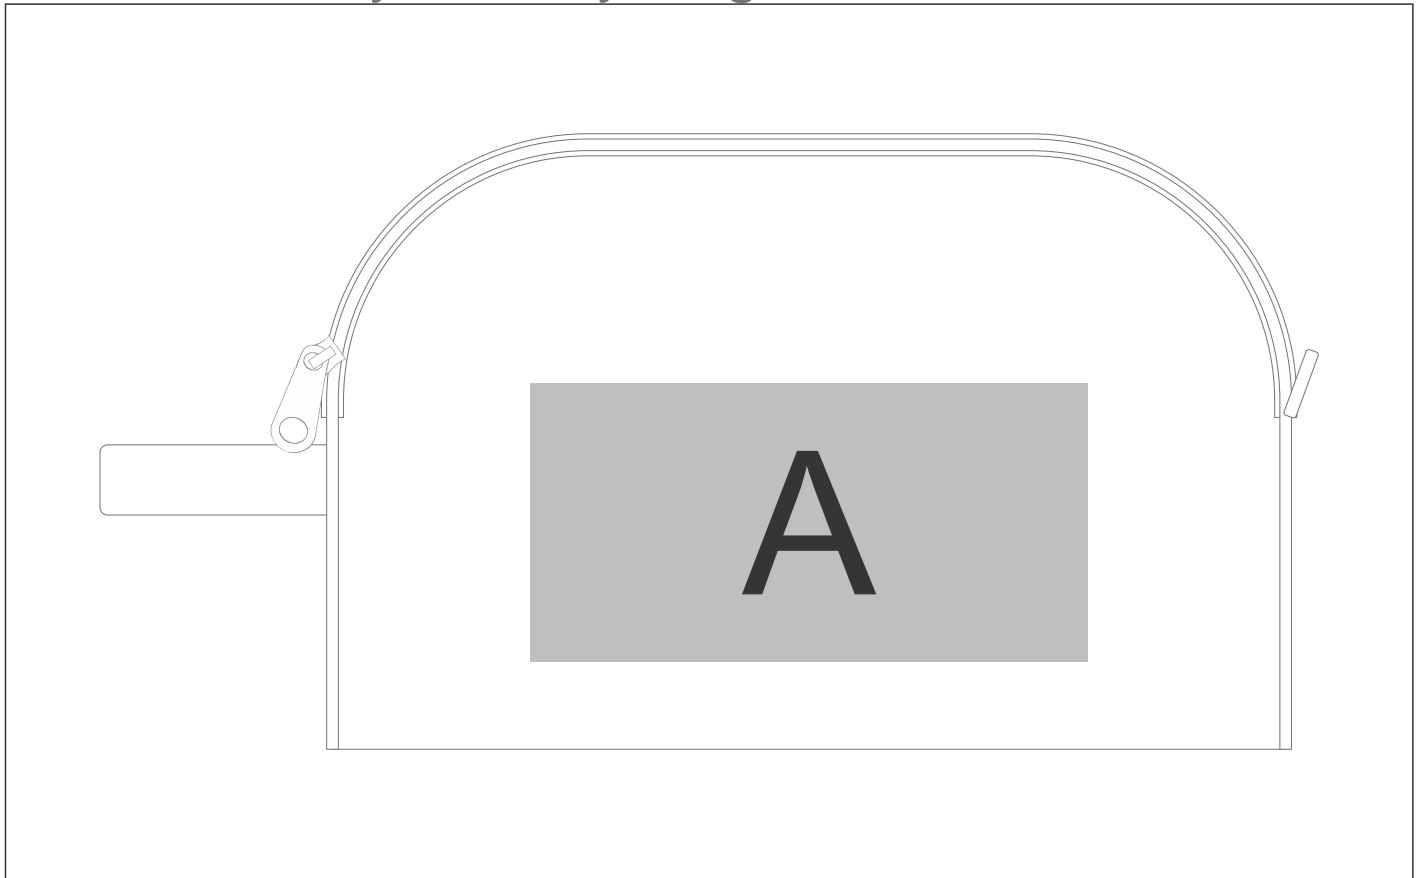

BG-AL-451-B

Altitude Lowry Toiletry Bag

Need to know:

- Includes 1-Colour, 1-Position Screen Print (setup fees apply)
- **Texture of Item will affect the quality of Screen Print.**

Branding Options:

Position A

1. Screen Print (SA)
2 Colours
Size: 110mm wide x 60mm high
2. Digital Direct Transfer (DDT-D)
Full Colour
Size: 74mm wide x 105mm high