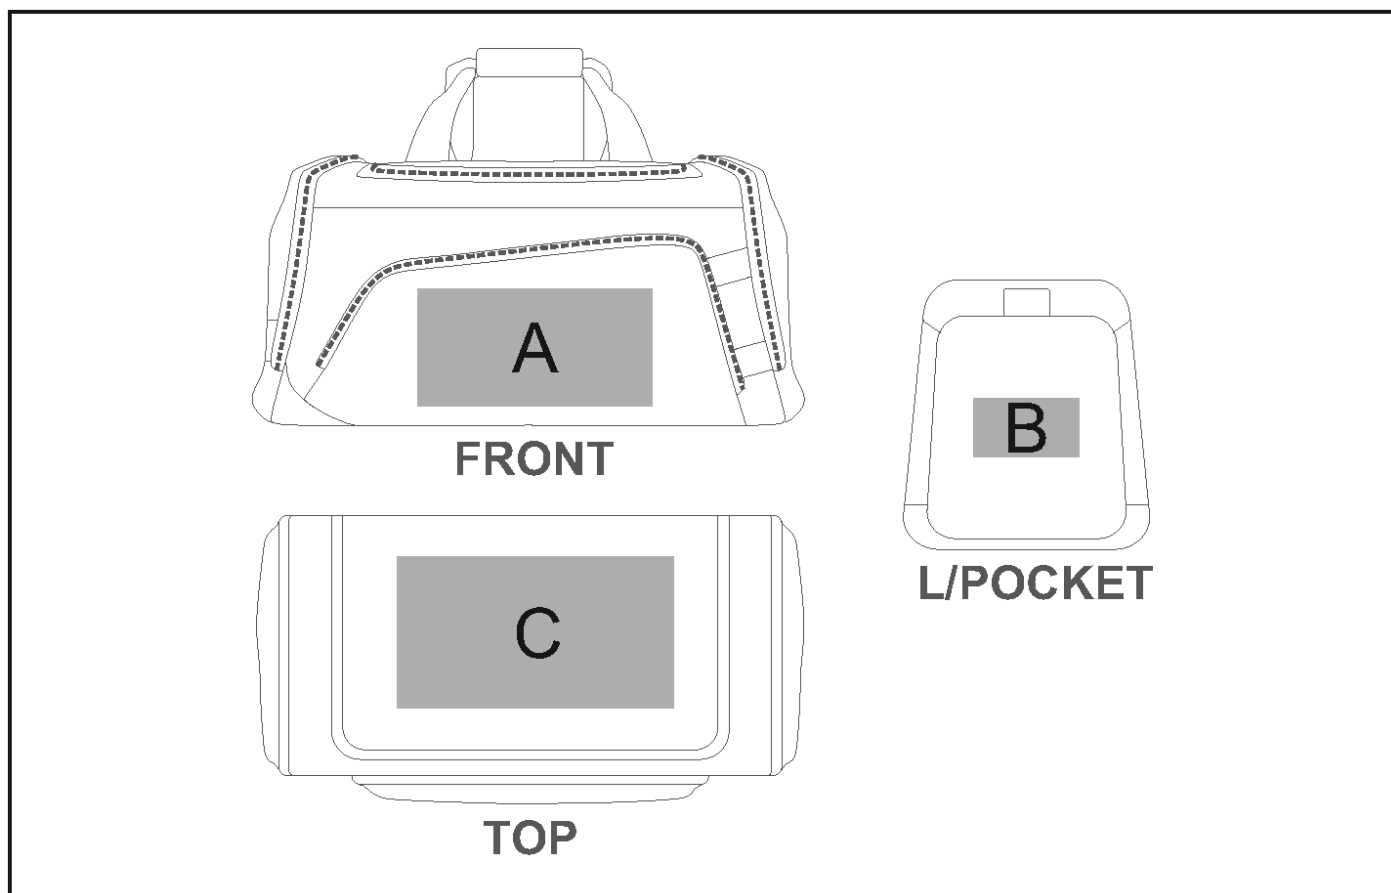

### Need to know:

- Includes 1-Colour, 1-Position Screen Print (setup fee applies)

## **Position A**

1. Screen Print (SB)  
2 Colours  
Size: 150mm wide x 80mm high
2. Digital Direct Transfer (DDT-D)  
Full Colour  
Size: 100mm wide x 74mm high
3. Digital Direct Transfer (DDT-A)  
Full Colour  
Size: 148mm wide x 100mm high
4. Digital Direct Transfer (DDT-B)  
Full Colour  
Size: 200mm wide x 100mm high

## **Position B**

1. Screen Print (SB)  
2 Colours  
Size: 90mm wide x 50mm high
2. Digital Direct Transfer (DDT-D)  
Full Colour  
Size: 74mm wide x 50mm high
3. Digital Direct Transfer (DDT-A)  
Full Colour  
Size: 80mm wide x 50mm high

## **Position C**

1. Screen Print (SB)  
2 Colours  
Size: 150mm wide x 80mm high
2. Digital Direct Transfer (DDT-D)  
Full Colour  
Size: 105mm wide x 74mm high
3. Digital Direct Transfer (DDT-A)  
Full Colour  
Size: 148mm wide x 105mm high
4. Digital Direct Transfer (DDT-B)  
Full Colour  
Size: 210mm wide x 148mm high
5. Digital Direct Transfer (DDT-C)  
Full Colour  
Size: 250mm wide x 150mm high