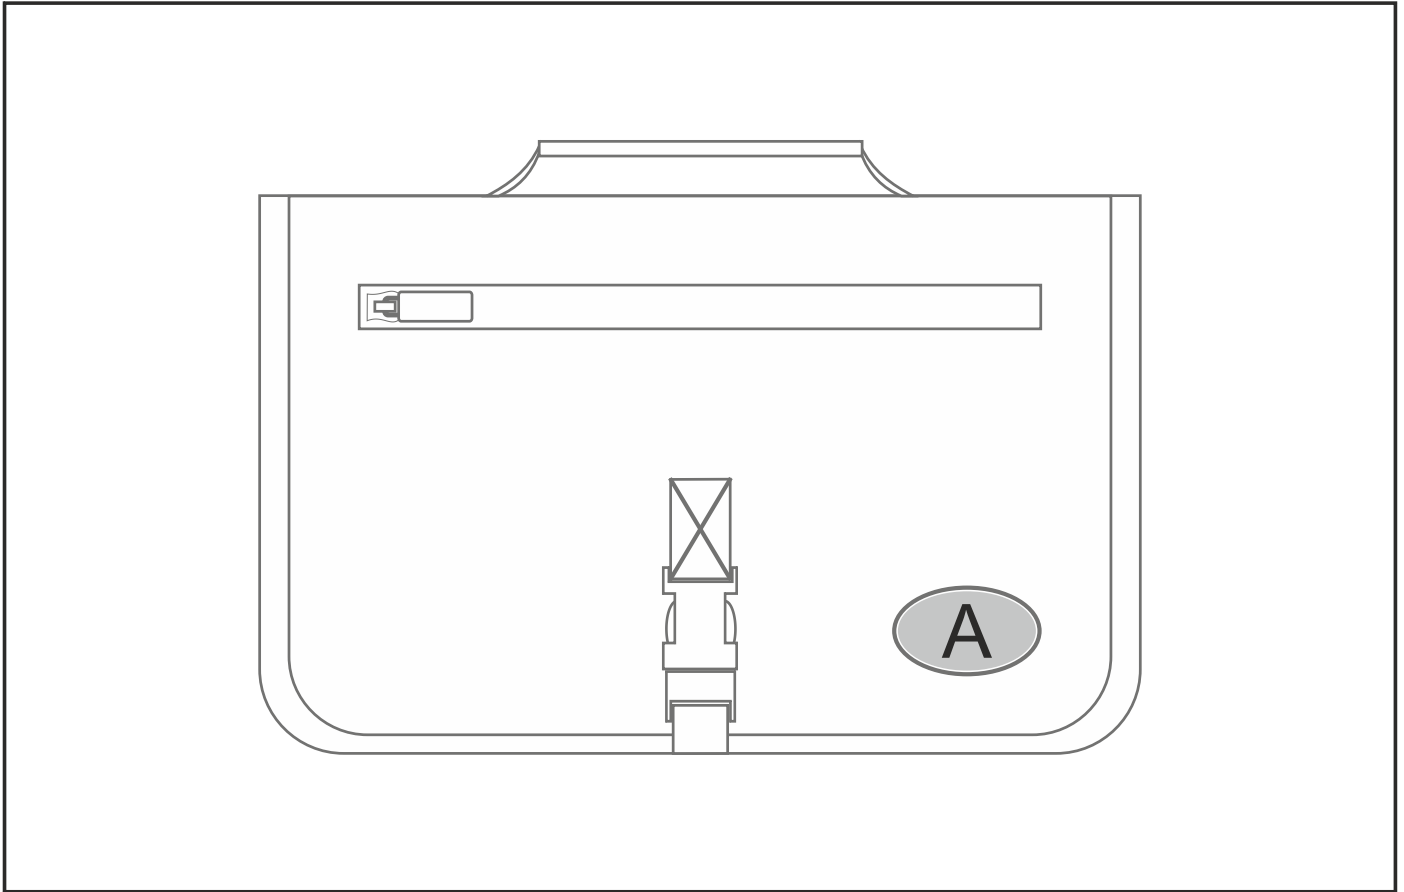

BG-AM-339-B

Abby Clutch Diaper Bag & Changing Mat

Need to know:

- - Includes 1-Position Dome Sticker (setup fees apply).

Branding Options:

Position A

1. Digital Dome Sticker (DB)

Full Colour

Size: 47mm wide x 27mm high