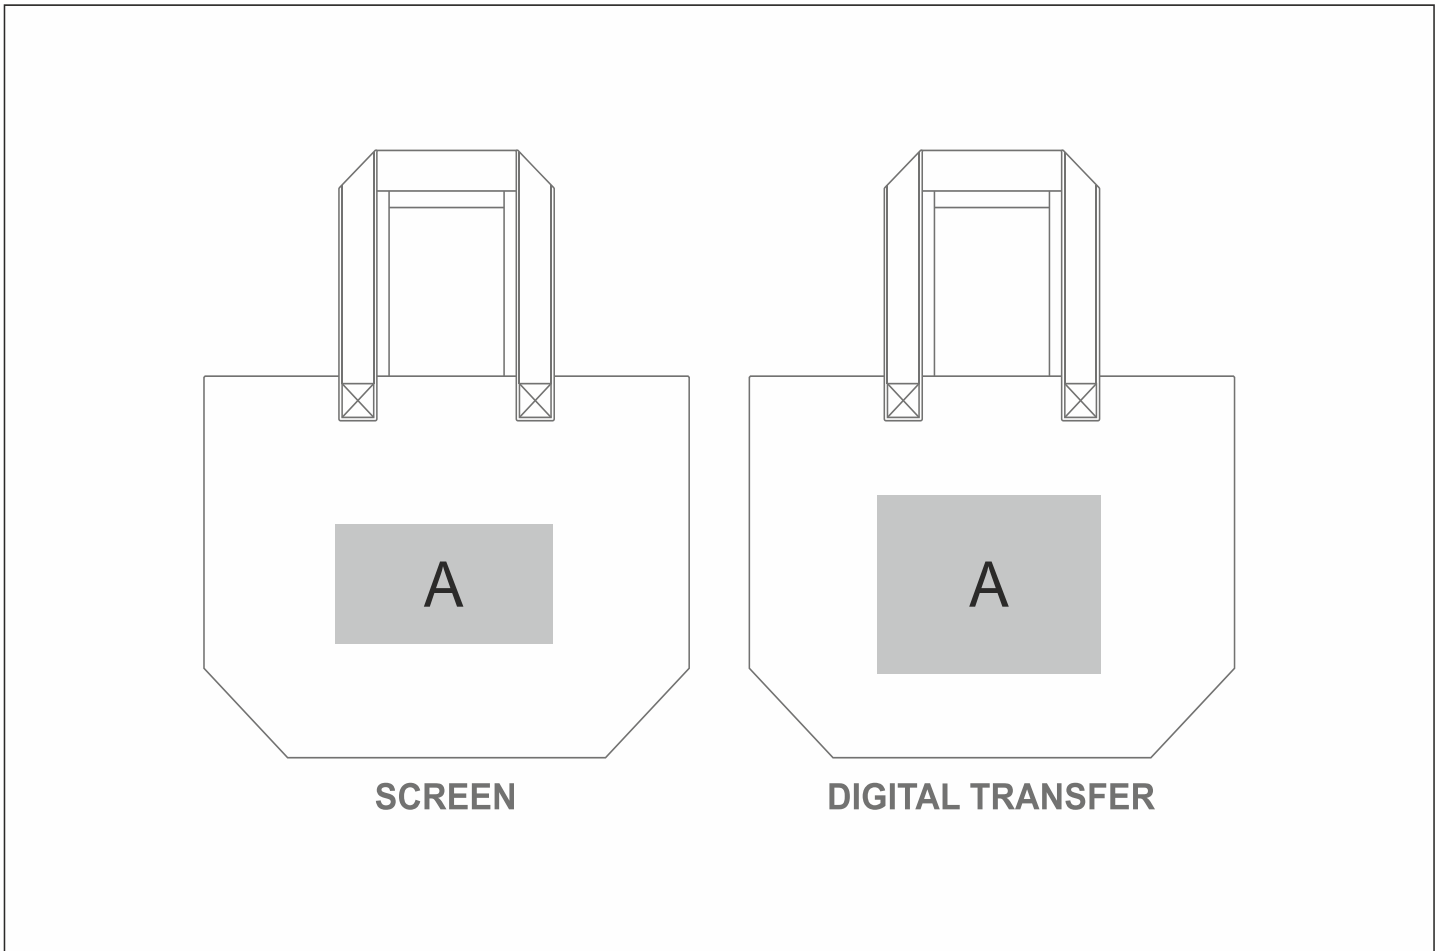

BG-AM-396-B

Oceania RPET Felt Shopper

Need to know:

- Includes 1-Colour, 1-Position Screen Print (setup fee applies)
- Screen: Texture of Item will affect the Print.
- DTC: No Fine Detail or Thin Text due to Texture of Material.

Branding Options:

Position	Branding Method (Branding Code)	No. of Colours	Dimension
A	Screen Print (SC)	1 Colour	200mm wide x 120mm high
A	Digital Direct Transfer (DDT-D)	Full Colour	105mm wide x 74mm high
A	Digital Direct Transfer (DDT-A)	Full Colour	148mm wide x 105mm high
A	Digital Direct Transfer (DDT-B)	Full Colour	200mm wide x 150mm high