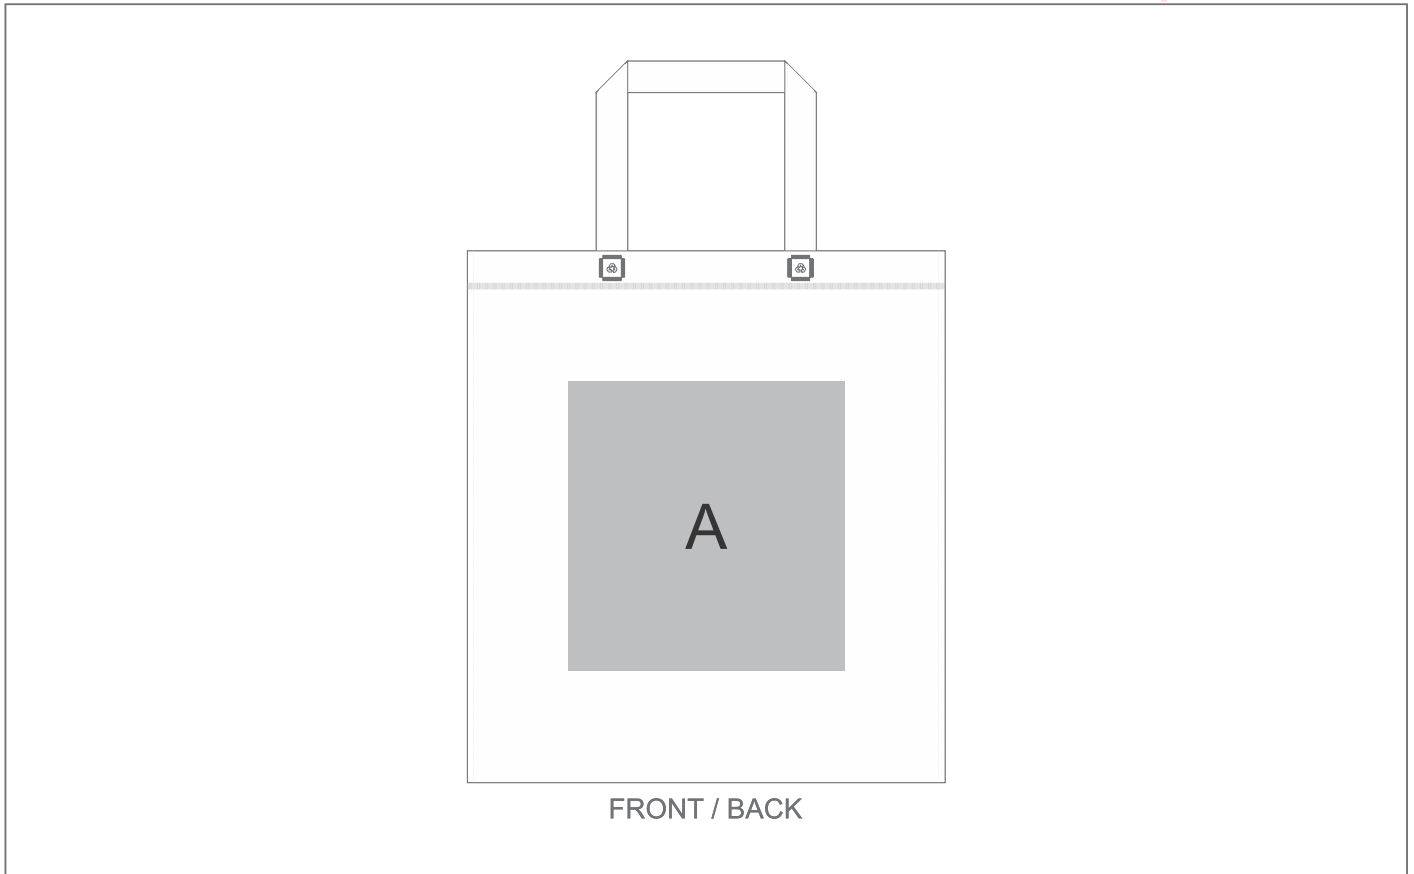

BG-AM-431-B

Wellington Non-Woven Shopper

Also available in

Check Logo24
guide and t's & c's

Need to know:

- Includes 1-Colour, 1-Position Screen Print (setup fees apply)
- **Texture of Item will affect the quality of Print.**

Branding Options:

Position A

1. Screen Print (SA)
1 Colour
Size: 220mm wide x 230mm high

2. Digital Direct Transfer (DDT-D)
Full Colour
Size: 74mm wide x 105mm high

3. Digital Direct Transfer (DDT-A)
Full Colour
Size: 105mm wide x 148mm high

4. Digital Direct Transfer (DDT-B)
Full Colour
Size: 148mm wide x 210mm high

5. Digital Direct Transfer (DDT-C)
Full Colour
Size: 220mm wide x 230mm high