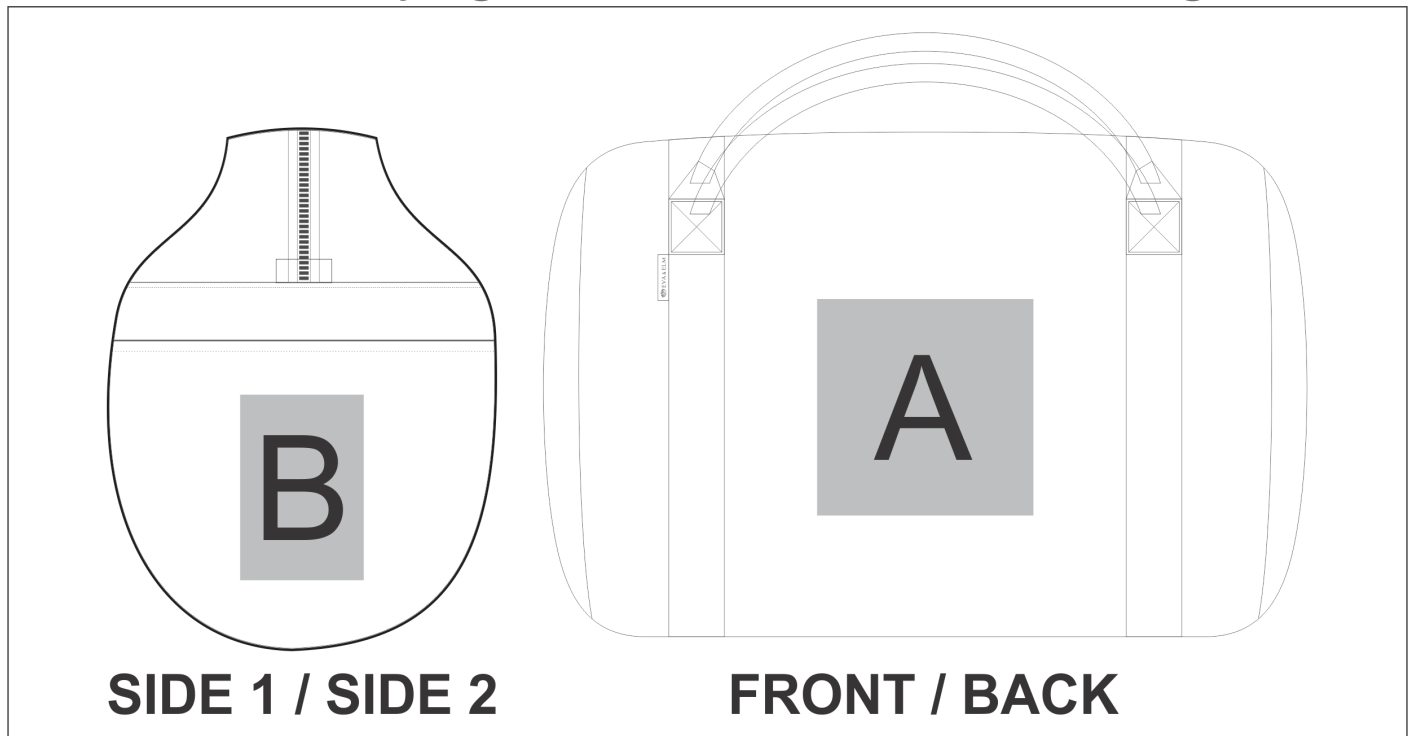

BG-EE-401-B

Eva & Elm Voyager Canvas Weekend Bag

Need to know:

- Includes 1-Colour, 1-Position Screen Print OR 1-Position Digital Transfer (setup fees apply)
- **Texture of item will affect quality of Print.**

Branding Options:

Position A

1. Screen Print (SC)
1 Colour
Size: 130mm wide x 130mm high
2. Digital Direct Transfer (DDT-A)
Full Colour
Size: 105mm wide x 140mm high
3. Digital Direct Transfer (DDT-B)
Full Colour
Size: 140mm wide x 140mm high
4. Embroidery (EM-OTHER)
Size: 200mm wide x 200mm high

Position B

1. Screen Print (SC)
1 Colour
Size: 80mm wide x 110mm high
2. Digital Direct Transfer (DDT-A)
Full Colour
Size: 80mm wide x 80mm high