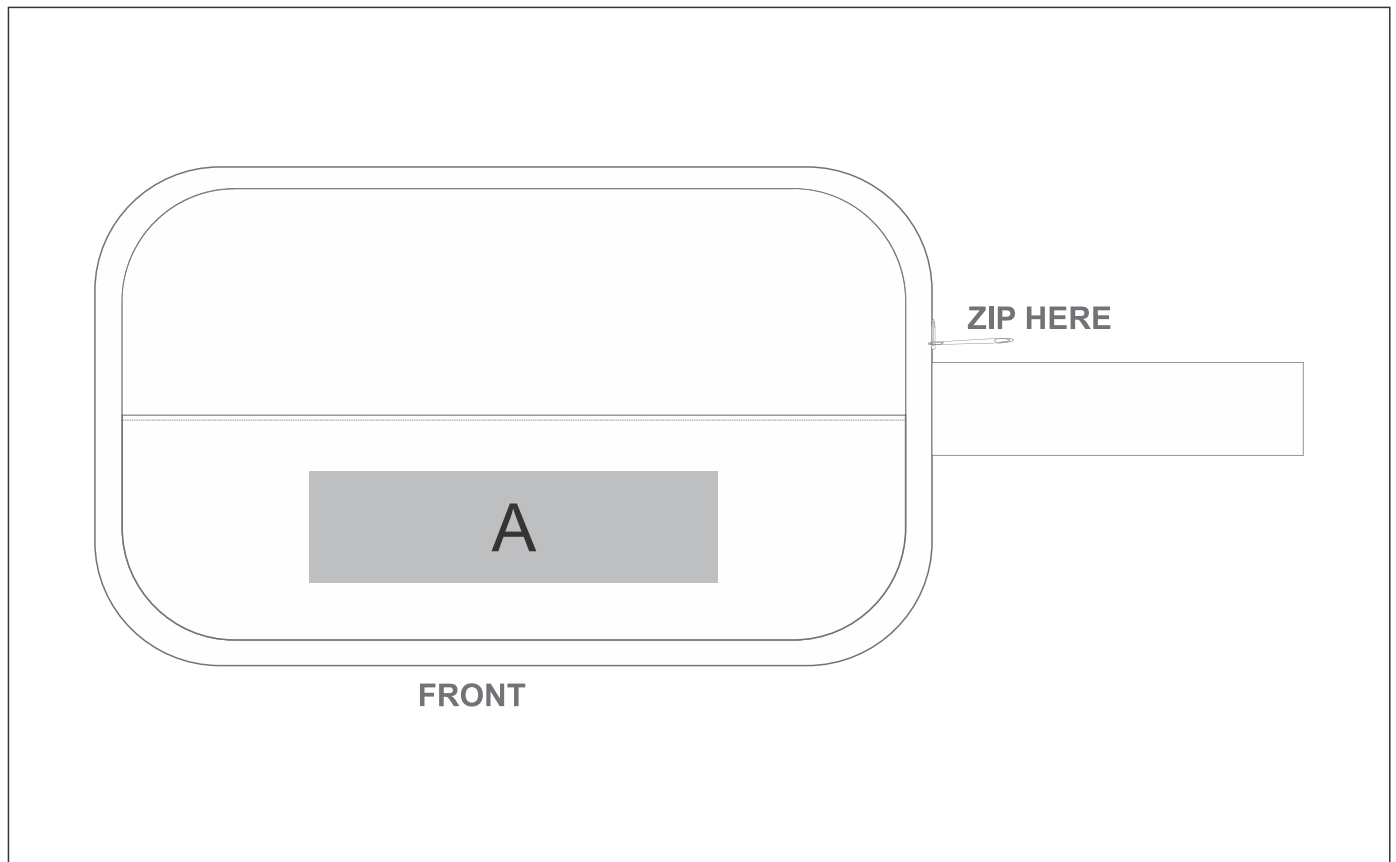

BG-EE-419-B

Eva & Elm Chanelle Mini Toiletry & Cosmetic Bag

Need to know:

- Includes 1-Colour, 1-Position Screen Print (setup fees apply)

Branding Options:

Position A

1. Screen Print (SB)

1 Colour

Size: 110mm wide x 30mm high