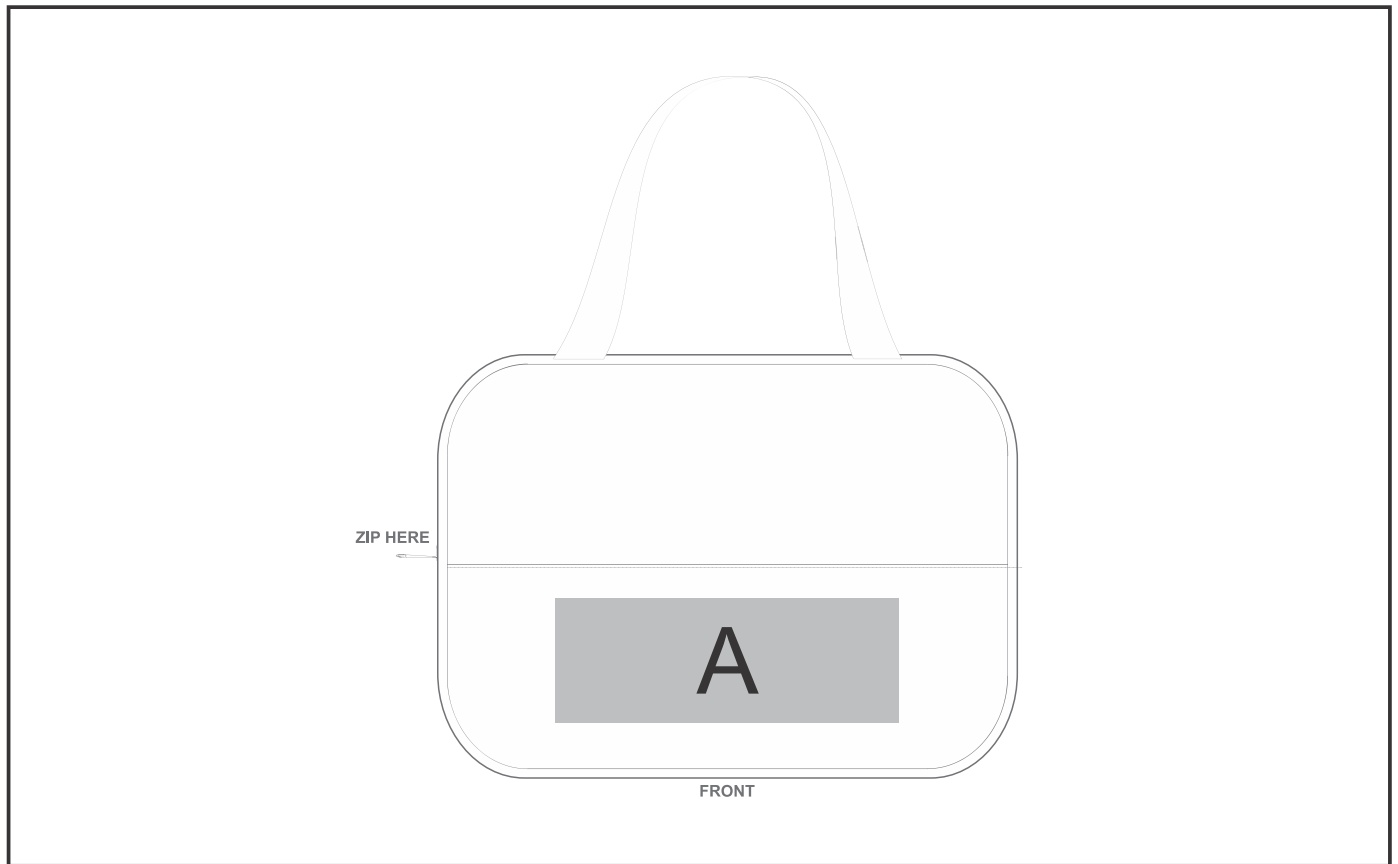

### Need to know:

- Includes 1-Colour, 1-Position Screen Print (setup fees apply)

#### **Position A**

1. Screen Print (SC)

1 Colour

Size: 160mm wide x 35mm high