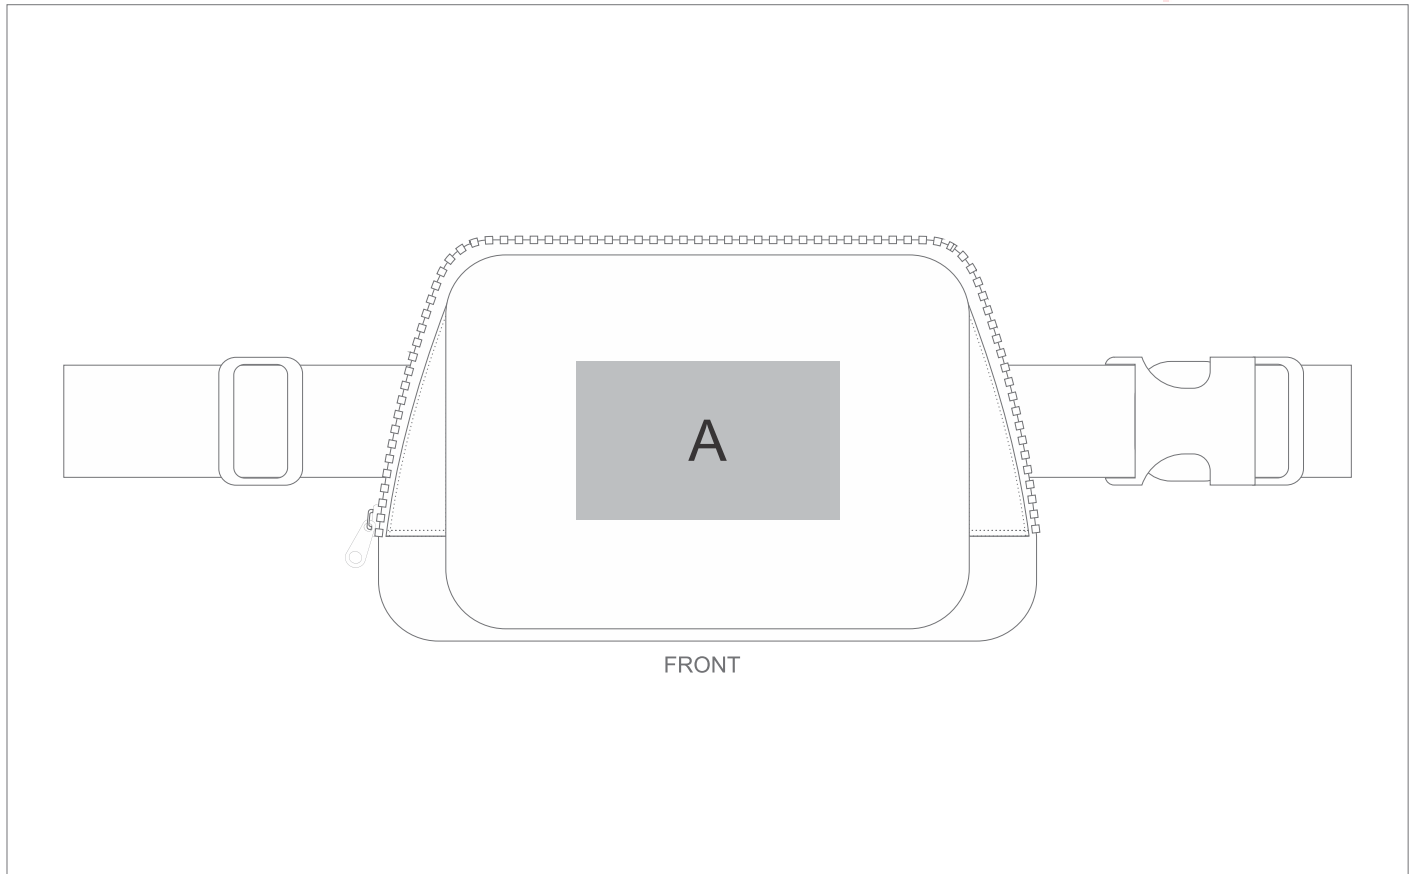

BG-EE-429-B

Eva & Elm Saturn Waist Bag

Also available in
**LOGO
24**
Check Logo24
guide and t's & c's

Need to know:

- Includes 1-Colour, 1-Position Screen Print(setup fees apply)

Branding Options:

Position A

1. Screen Print (SA)
1 Colour
Size: 110mm wide x 60mm high
2. Digital Direct Transfer (DDT-D)
Full Colour
Size: 110mm wide x 60mm high