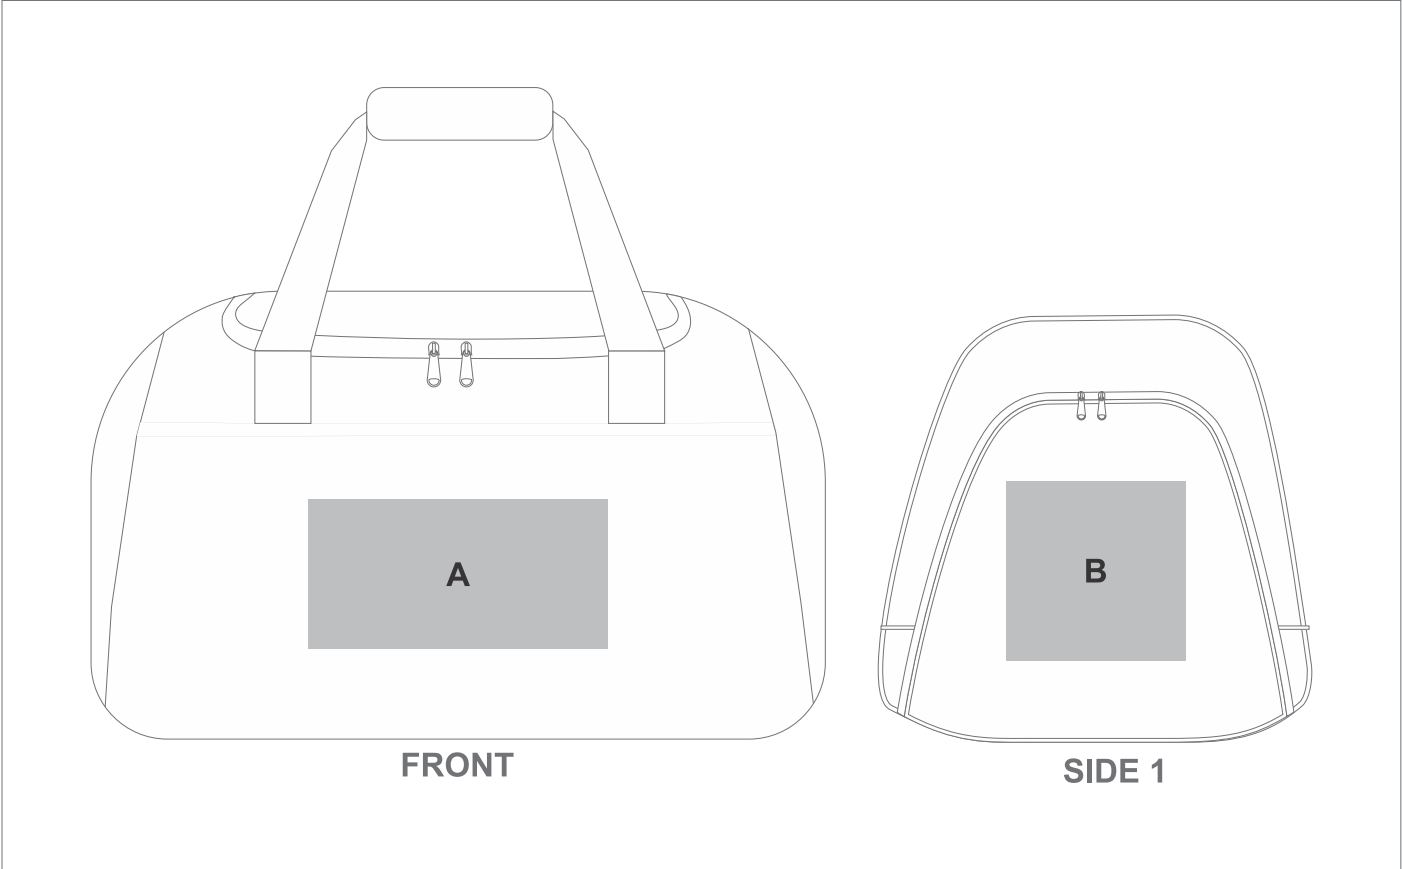

BG-EE-440-B

Eva & Elm Saturn Sports Bag

Need to know: