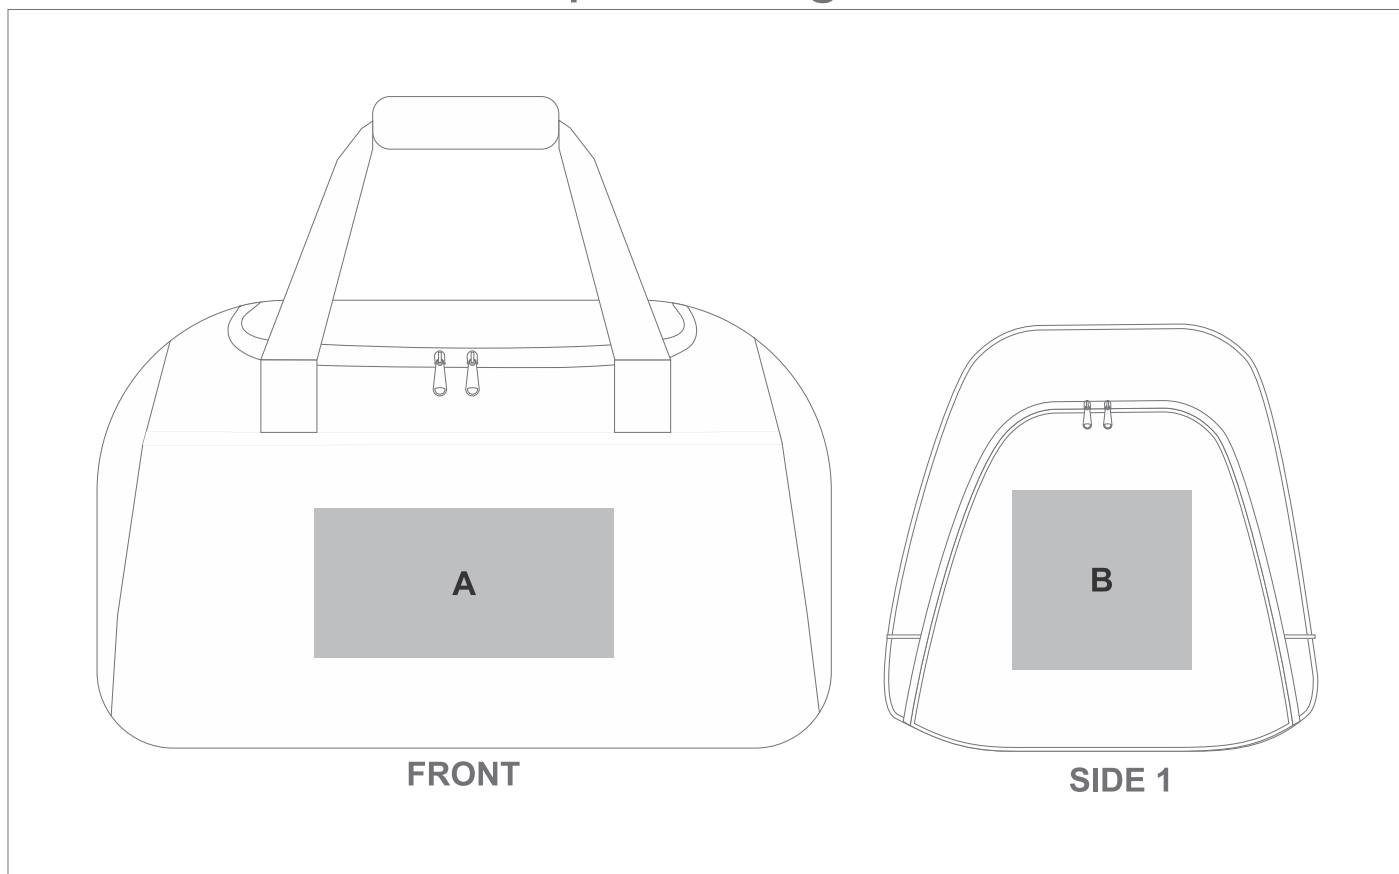

BG-EE-440-B

Eva & Elm Saturn Sports Bag

Need to know:

- Includes 1-Colour, 1-Position Screen Print (setup fees apply)

Branding Options:

Position A

1. Screen Print (SA)
1 Colour
Size: 200mm wide x 100mm high
2. Digital Direct Transfer (DDT-D)
Full Colour
Size: 105mm wide x 74mm high
3. Digital Direct Transfer (DDT-A)
Full Colour
Size: 148mm wide x 100mm high
4. Digital Direct Transfer (DDT-B)
Full Colour
Size: 200mm wide x 100mm high

Position B

1. Digital Direct Transfer (DDT-D)
Full Colour
Size: 105mm wide x 74mm high
2. Digital Direct Transfer (DDT-A)
Full Colour
Size: 105mm wide x 120mm high
3. Digital Direct Transfer (DDT-B)
Full Colour
Size: 120mm wide x 120mm high